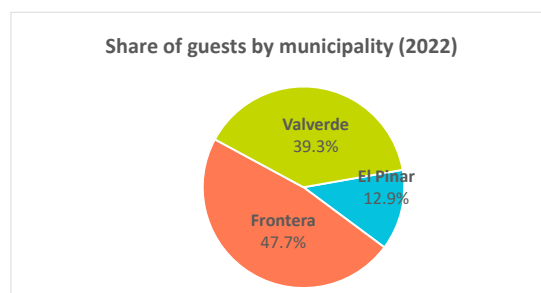

Tourist profile by municipality

El Hierro (2022)

GUESTS IN ACCOMMODATION

Place of residence:	Municipality of stay				Accommodation type	
	El Pinar	Frontera	Valverde	El Hierro	Hotel	Apartment
International	607	1,592	1,371	3,570	3,096	474
- United Kingdom	42	142	161	345	317	28
- Germany	187	459	450	1,096	926	170
Spanish Mainland	362	1,643	1,819	3,824	3,379	445
Canary Islands	1,496	5,854	4,301	11,651	4,619	7,032
Total	2,465	9,089	7,491	19,045	11,094	7,951

Place of residence:	Municipality of stay				Accommodation type	
	El Pinar	Frontera	Valverde	El Hierro	Hotel	Apartment
International	24.6%	17.5%	18.3%	18.7%	27.9%	6.0%
- United Kingdom	1.7%	1.6%	2.1%	1.8%	2.9%	0.4%
- Germany	7.6%	5.1%	6.0%	5.8%	8.3%	2.1%
Spanish Mainland	14.7%	18.1%	24.3%	20.1%	30.5%	5.6%
Canary Islands	60.7%	64.4%	57.4%	61.2%	41.6%	88.4%
Total	100%	100%	100%	100%	100%	100%