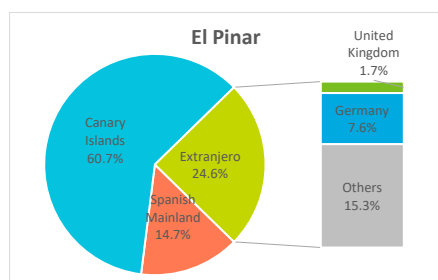

Tourist profile by municipality

El Hierro (2022)

GUESTS IN ACCOMMODATION

Place of residence:	Municipality of stay				Accommodation type	
	El Pinar	Frontera	Valverde	El Hierro	Hotel	Apartment
International	607	1,592	1,371	3,570	3,096	474
- United Kingdom	42	142	161	345	317	28
- Germany	187	459	450	1,096	926	170
Spanish Mainland	362	1,643	1,819	3,824	3,379	445
Canary Islands	1,496	5,854	4,301	11,651	4,619	7,032
Total	2,465	9,089	7,491	19,045	11,094	7,951

Place of residence:	Municipality of stay				Accommodation type	
	El Pinar	Frontera	Valverde	El Hierro	Hotel	Apartment
International	24.6%	17.5%	18.3%	18.7%	27.9%	6.0%
- United Kingdom	1.7%	1.6%	2.1%	1.8%	2.9%	0.4%
- Germany	7.6%	5.1%	6.0%	5.8%	8.3%	2.1%
Spanish Mainland	14.7%	18.1%	24.3%	20.1%	30.5%	5.6%
Canary Islands	60.7%	64.4%	57.4%	61.2%	41.6%	88.4%
Total	100%	100%	100%	100%	100%	100%