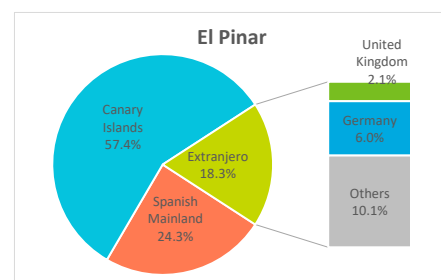

Tourist profile by municipality

El Hierro (2022)

GUESTS IN ACCOMMODATION

Place of residence:	Municipality of stay				Accommodation type	
	El Pinar	Frontera	Valverde	El Hierro	Hotel	Apartment
International	607	1,592	1,371	3,570	3,096	474
- United Kingdom	42	142	161	345	317	28
- Germany	187	459	450	1,096	926	170
Spanish Mainland	362	1,643	1,819	3,824	3,379	445
Canary Islands	1,496	5,854	4,301	11,651	4,619	7,032
Total	2,465	9,089	7,491	19,045	11,094	7,951

Place of residence:	Municipality of stay				Accommodation type	
	El Pinar	Frontera	Valverde	El Hierro	Hotel	Apartment
International	24.6%	17.5%	18.3%	18.7%	27.9%	6.0%
- United Kingdom	1.7%	1.6%	2.1%	1.8%	2.9%	0.4%
- Germany	7.6%	5.1%	6.0%	5.8%	8.3%	2.1%
Spanish Mainland	14.7%	18.1%	24.3%	20.1%	30.5%	5.6%
Canary Islands	60.7%	64.4%	57.4%	61.2%	41.6%	88.4%
Total	100%	100%	100%	100%	100%	100%

Other indicators

	Municipality of stay				Accommodation type	
	El Pinar	Frontera	Valverde	El Hierro	Hotel	Apartment
Bednights						
International	2,655	5,341	5,684	13,680	11,195	2,485
- United Kingdom	100	380	505	985	897	88
- Germany	1,231	1,954	2,602	5,787	4,528	1,259
Spanish Mainland	1,351	6,997	7,699	16,047	13,504	2,543
Canary Islands	5,901	21,022	12,329	39,252	11,056	28,196
Total	9,907	33,360	25,712	68,979	35,755	33,224
Length of stay						
International	4.4	3.4	4.1	3.8	3.6	5.2
- United Kingdom	2.4	2.7	3.1	2.9	2.8	3.1
- Germany	6.6	4.3	5.8	5.3	4.9	7.4
Spanish Mainland	3.7	4.3	4.2	4.2	4.0	5.7
Canary Islands	3.9	3.6	2.9	3.4	2.4	4.0
Total	4.0	3.7	3.4	3.6	--	--
ADR (€)	63.4	70.6	75.6	71.4	83.9	47.4
RevPar (€)	24.6	27.8	45.4	33.0	47.3	16.2
Total Revenue (€ million)	0.6	1.3	1.6	3.5	2.7	0.8
Bed-space occupancy rate (%)	14.8	29.4	31.6	26.4	31.4	22.5
Occupancy rate per room/apart. (%)	38.8	39.4	60.1	46.2	56.4	34.2