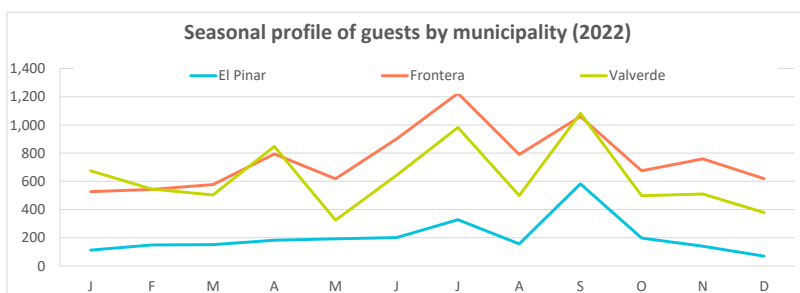

Tourist profile by municipality

El Hierro (2022)

GUESTS IN ACCOMMODATION

Place of residence:	Municipality of stay				Accommodation type	
	El Pinar	Frontera	Valverde	El Hierro	Hotel	Apartment
International	607	1,592	1,371	3,570	3,096	474
- United Kingdom	42	142	161	345	317	28
- Germany	187	459	450	1,096	926	170
Spanish Mainland	362	1,643	1,819	3,824	3,379	445
Canary Islands	1,496	5,854	4,301	11,651	4,619	7,032
Total	2,465	9,089	7,491	19,045	11,094	7,951

Place of residence:	Municipality of stay				Accommodation type	
	El Pinar	Frontera	Valverde	El Hierro	Hotel	Apartment
International	24.6%	17.5%	18.3%	18.7%	27.9%	6.0%
- United Kingdom	1.7%	1.6%	2.1%	1.8%	2.9%	0.4%
- Germany	7.6%	5.1%	6.0%	5.8%	8.3%	2.1%
Spanish Mainland	14.7%	18.1%	24.3%	20.1%	30.5%	5.6%
Canary Islands	60.7%	64.4%	57.4%	61.2%	41.6%	88.4%
Total	100%	100%	100%	100%	100%	100%