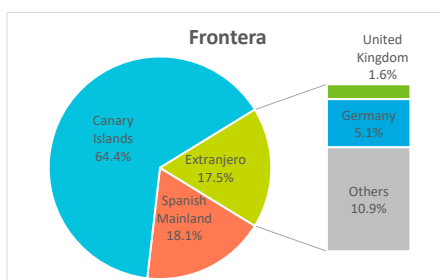

Tourist profile by municipality

El Hierro (2022)

GUESTS IN ACCOMMODATION

Place of residence:	Municipality of stay				Accommodation type	
	El Pinar	Frontera	Valverde	El Hierro	Hotel	Apartment
International	607	1,592	1,371	3,570	3,096	474
- United Kingdom	42	142	161	345	317	28
- Germany	187	459	450	1,096	926	170
Spanish Mainland	362	1,643	1,819	3,824	3,379	445
Canary Islands	1,496	5,854	4,301	11,651	4,619	7,032
Total	2,465	9,089	7,491	19,045	11,094	7,951

Place of residence:	Municipality of stay				Accommodation type	
	El Pinar	Frontera	Valverde	El Hierro	Hotel	Apartment
International	24.6%	17.5%	18.3%	18.7%	27.9%	6.0%
- United Kingdom	1.7%	1.6%	2.1%	1.8%	2.9%	0.4%
- Germany	7.6%	5.1%	6.0%	5.8%	8.3%	2.1%
Spanish Mainland	14.7%	18.1%	24.3%	20.1%	30.5%	5.6%
Canary Islands	60.7%	64.4%	57.4%	61.2%	41.6%	88.4%
Total	100%	100%	100%	100%	100%	100%

Other indicators

	Municipality of stay				Accommodation type	
	El Pinar	Frontera	Valverde	El Hierro	Hotel	Apartment
Bednights						
International	2,655	5,341	5,684	13,680	11,195	2,485
- United Kingdom	100	380	505	985	897	88
- Germany	1,231	1,954	2,602	5,787	4,528	1,259
Spanish Mainland	1,351	6,997	7,699	16,047	13,504	2,543
Canary Islands	5,901	21,022	12,329	39,252	11,056	28,196
Total	9,907	33,360	25,712	68,979	35,755	33,224
Length of stay						
International	4.4	3.4	4.1	3.8	3.6	5.2
- United Kingdom	2.4	2.7	3.1	2.9	2.8	3.1
- Germany	6.6	4.3	5.8	5.3	4.9	7.4
Spanish Mainland	3.7	4.3	4.2	4.2	4.0	5.7
Canary Islands	3.9	3.6	2.9	3.4	2.4	4.0
Total	4.0	3.7	3.4	3.6	--	--
ADR (€)	63.4	70.6	75.6	71.4	83.9	47.4
RevPar (€)	24.6	27.8	45.4	33.0	47.3	16.2
Total Revenue (€ million)	0.6	1.3	1.6	3.5	2.7	0.8
Bed-space occupancy rate (%)	14.8	29.4	31.6	26.4	31.4	22.5
Occupancy rate per room/apart. (%)	38.8	39.4	60.1	46.2	56.4	34.2