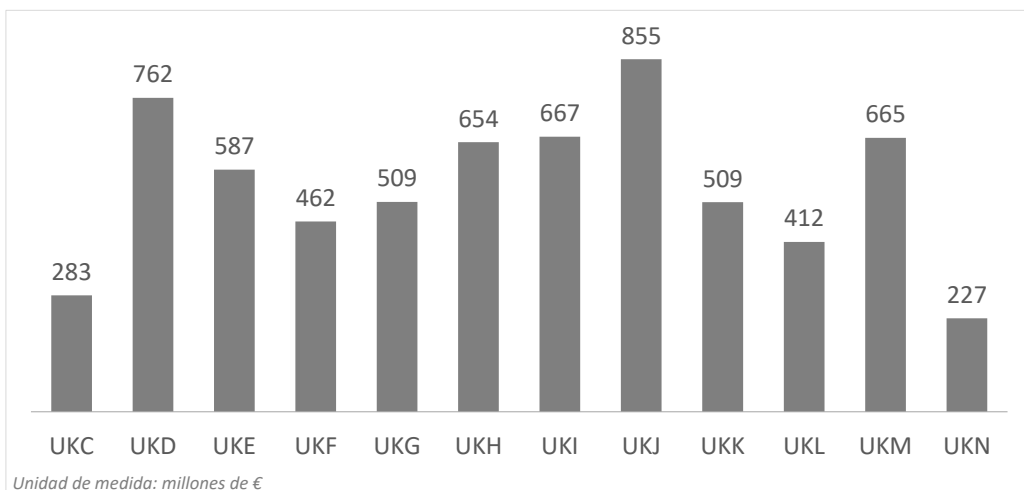

CANARIAS: llegadas de turistas según región de origen (NUTS1)

Código Región (NUTS1)	Principales ciudades	Peso
UKC	North-East	Teesside y Newcastle
UKD	North-West	Manchester y Liverpool
UKE	Yorkshire and The Humber	Leeds y Sheffield
UKF	East Midlands	Nottingham
UKG	West Midlands	Birmingham
UKH	East of England	Cambridge
UKI	London	London
UKJ	South-East	Oxford
UKK	South-West	Bristol y Bath
UKL	Wales	Cardiff
UKM	Scotland	Glasgow y Edinburgh
UKN	Northern Ireland	Belfast

Facturación turística (millones de €) según regiones Reino Unido (2023)

CANARIAS: facturación (mill. de €) según región de origen (NUTS1)

Código Región (NUTS1)	Principales ciudades
UKC	North-East Teesside y Newcastle
UKD	North-West Manchester y Liverpool
UKE	Yorkshire and The Humber Leeds y Sheffield
UKF	East Midlands Nottingham
UKG	West Midlands Birmingham
UKH	East of England Cambridge
UKI	London London
UKJ	South-East Oxford
UKK	South-West Bristol y Bath
UKL	Wales Cardiff
UKM	Scotland Glasgow y Edinburgh
UKN	Northern Ireland Belfast

Average length of stay by source region United Kingdom (2023)

CANARY ISLANDS: average length of stay by source region (NUTS1)

Code	Region (NUTS1)	Main cities
UKC	North-East	Teesside y Newcastle
UKD	North-West	Manchester y Liverpool
UKE	Yorkshire and The Humber	Leeds y Sheffield
UKF	East Midlands	Nottingham
UKG	West Midlands	Birmingham
UKH	East of England	Cambridge
UKI	London	London
UKJ	South-East	Oxford
UKK	South-West	Bristol y Bath
UKL	Wales	Cardiff
UKM	Scotland	Glasgow y Edinburgh
UKN	Northern Ireland	Belfast