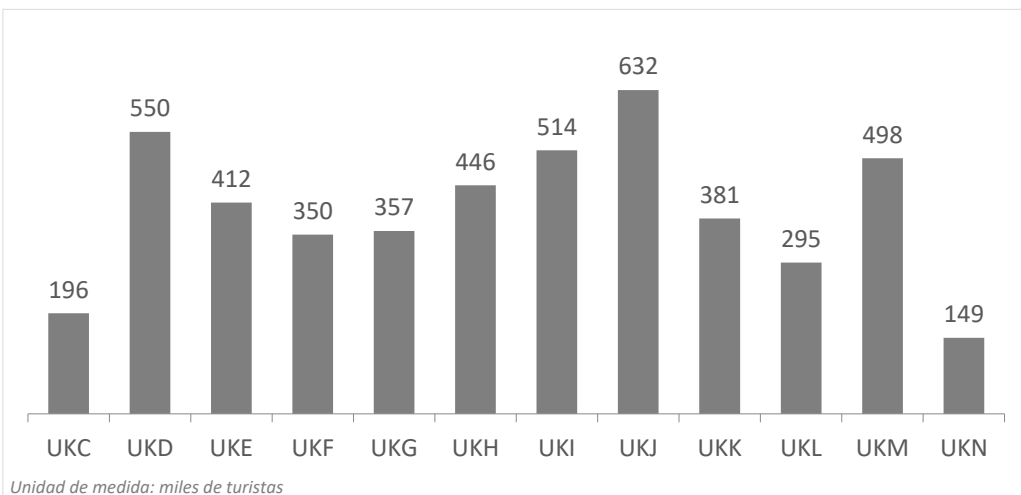

CANARIAS: llegadas de turistas según región de origen (NUTS1)

Código Región (NUTS1)	Principales ciudades	Peso
UKC	North-East	Teesside y Newcastle
UKD	North-West	Manchester y Liverpool
UKE	Yorkshire and The Humber	Leeds y Sheffield
UKF	East Midlands	Nottingham
UKG	West Midlands	Birmingham
UKH	East of England	Cambridge
UKI	London	London
UKJ	South-East	Oxford
UKK	South-West	Bristol y Bath
UKL	Wales	Cardiff
UKM	Scotland	Glasgow y Edinburgh
UKN	Northern Ireland	Belfast

Estancia media según regiones Reino Unido (2023)

CANARIAS: estancia media (días) según región de origen (NUTS1)

Código Región (NUTS1)	Principales ciudades	
UKC	North-East	Teesside y Newcastle
UKD	North-West	Manchester y Liverpool
UKE	Yorkshire and The Humber	Leeds y Sheffield
UKF	East Midlands	Nottingham
UKG	West Midlands	Birmingham
UKH	East of England	Cambridge
UKI	London	London
UKJ	South-East	Oxford
UKK	South-West	Bristol y Bath
UKL	Wales	Cardiff
UKM	Scotland	Glasgow y Edinburgh
UKN	Northern Ireland	Belfast

Average length of stay by source region United Kingdom (2023)

CANARY ISLANDS: average length of stay by source region (NUTS1)

Code	Region (NUTS1)	Main cities
UKC	North-East	Teesside y Newcastle
UKD	North-West	Manchester y Liverpool
UKE	Yorkshire and The Humber	Leeds y Sheffield
UKF	East Midlands	Nottingham
UKG	West Midlands	Birmingham
UKH	East of England	Cambridge
UKI	London	London
UKJ	South-East	Oxford
UKK	South-West	Bristol y Bath
UKL	Wales	Cardiff
UKM	Scotland	Glasgow y Edinburgh
UKN	Northern Ireland	Belfast