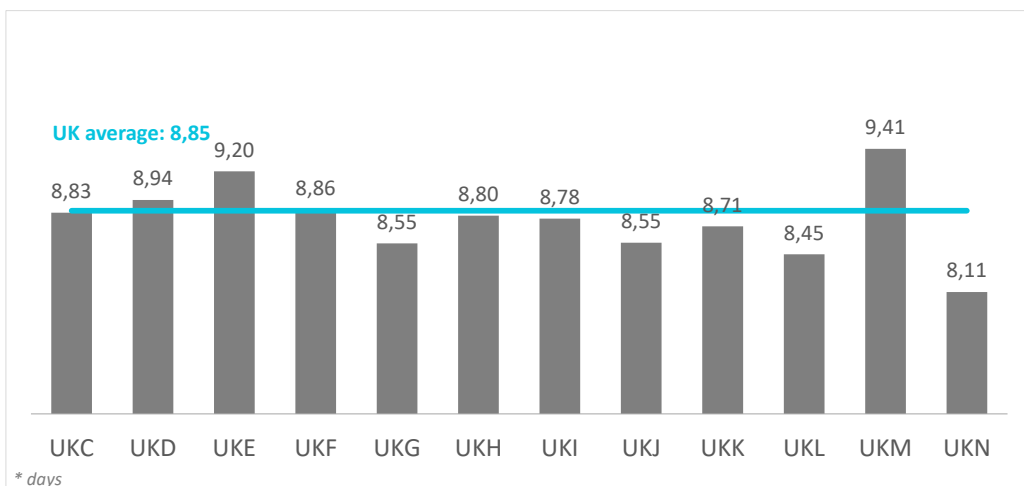

Estancia media según regiones Reino Unido (2023)

CANARIAS: estancia media (días) según región de origen (NUTS1)

Código Región (NUTS1)	Principales ciudades	
UKC	North-East	Teesside y Newcastle
UKD	North-West	Manchester y Liverpool
UKE	Yorkshire and The Humber	Leeds y Sheffield
UKF	East Midlands	Nottingham
UKG	West Midlands	Birmingham
UKH	East of England	Cambridge
UKI	London	London
UKJ	South-East	Oxford
UKK	South-West	Bristol y Bath
UKL	Wales	Cardiff
UKM	Scotland	Glasgow y Edinburgh
UKN	Northern Ireland	Belfast

Average length of stay by source region United Kingdom (2023)

CANARY ISLANDS: average length of stay by source region (NUTS1)

Code	Region (NUTS1)	Main cities
UKC	North-East	Teesside y Newcastle
UKD	North-West	Manchester y Liverpool
UKE	Yorkshire and The Humber	Leeds y Sheffield
UKF	East Midlands	Nottingham
UKG	West Midlands	Birmingham
UKH	East of England	Cambridge
UKI	London	London
UKJ	South-East	Oxford
UKK	South-West	Bristol y Bath
UKL	Wales	Cardiff
UKM	Scotland	Glasgow y Edinburgh
UKN	Northern Ireland	Belfast