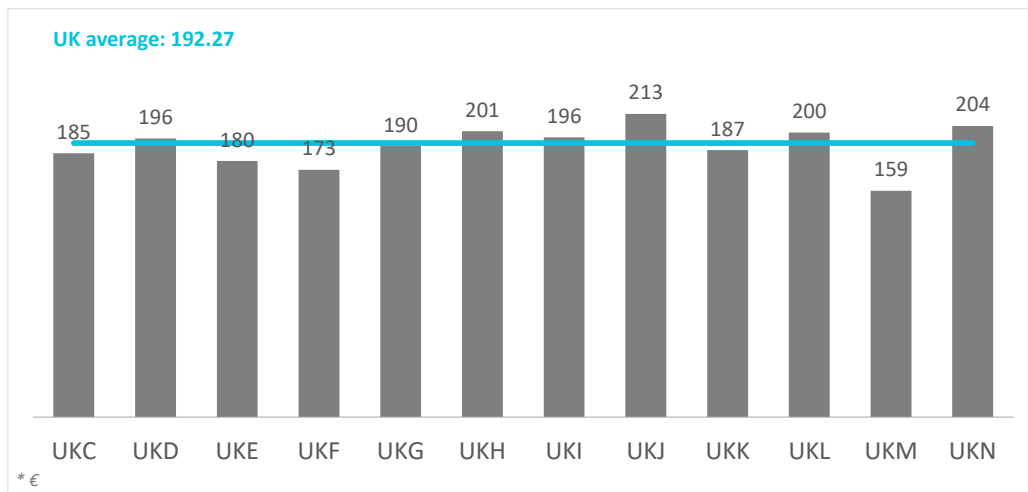

Tourist arrivals by source region

United Kingdom (2023Q3)

CANARY ISLANDS: tourist arrivals by source region (NUTS1)

Code	Region (NUTS1)	Main cities	Weight
UKC	North-East	Teesside y Newcastle	3.0%
UKD	North-West	Manchester y Liverpool	10.8%
UKE	Yorkshire and The Humber	Leeds y Sheffield	6.9%
UKF	East Midlands	Nottingham	8.5%
UKG	West Midlands	Birmingham	7.5%
UKH	East of England	Cambridge	10.5%
UKI	London	London	12.2%
UKJ	South-East	Oxford	14.6%
UKK	South-West	Bristol y Bath	9.4%
UKL	Wales	Cardiff	6.9%
UKM	Scotland	Glasgow y Edinburgh	7.0%
UKN	Northern Ireland	Belfast	2.5%

Tourist turnover by source region United Kingdom (2023Q3)

CANARY ISLANDS: turnover by source region (NUTS1)

Code	Region (NUTS1)	Main cities
UKC	North-East	Teesside y Newcastle
UKD	North-West	Manchester y Liverpool
UKE	Yorkshire and The Humber	Leeds y Sheffield
UKF	East Midlands	Nottingham
UKG	West Midlands	Birmingham
UKH	East of England	Cambridge
UKI	London	London
UKJ	South-East	Oxford
UKK	South-West	Bristol y Bath
UKL	Wales	Cardiff
UKM	Scotland	Glasgow y Edinburgh
UKN	Northern Ireland	Belfast

Average daily expenditure by source region United Kingdom (2023Q3)

CANARY ISLANDS: average daily expenditure by source region (NUTS1)

Code	Region (NUTS1)	Main cities
UKC	North-East	Teesside y Newcastle
UKD	North-West	Manchester y Liverpool
UKE	Yorkshire and The Humber	Leeds y Sheffield
UKF	East Midlands	Nottingham
UKG	West Midlands	Birmingham
UKH	East of England	Cambridge
UKI	London	London
UKJ	South-East	Oxford
UKK	South-West	Bristol y Bath
UKL	Wales	Cardiff
UKM	Scotland	Glasgow y Edinburgh
UKN	Northern Ireland	Belfast