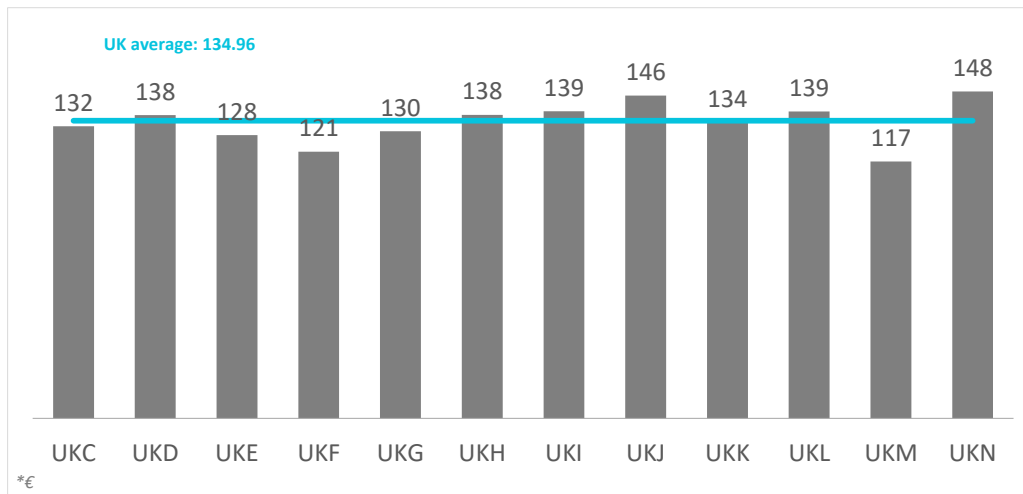

CANARY ISLANDS: average daily expenditure (without flight) by source region (NUTS1)

Code	Region (NUTS1)	Main cities
UKC	North-East	Teesside y Newcastle
UKD	North-West	Manchester y Liverpool
UKE	Yorkshire and The Humber	Leeds y Sheffield
UKF	East Midlands	Nottingham
UKG	West Midlands	Birmingham
UKH	East of England	Cambridge
UKI	London	London
UKJ	South-East	Oxford
UKK	South-West	Bristol y Bath
UKL	Wales	Cardiff
UKM	Scotland	Glasgow y Edinburgh
UKN	Northern Ireland	Belfast