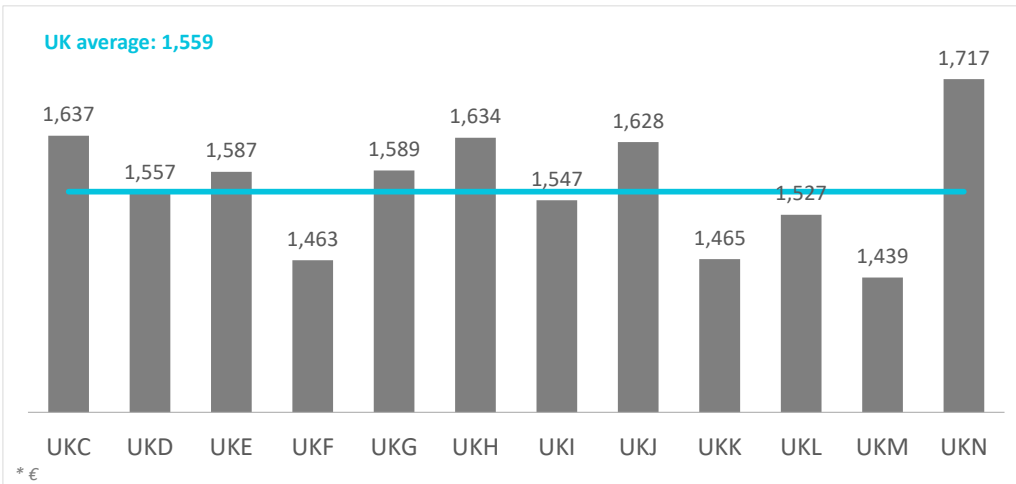

Source: ISTAC (Encuesta sobre el Gasto Turístico).

Average cost of the flight by source region United Kingdom (2023Q3)

CANARY ISLANDS: average cost of the flight by source region (NUTS1)

Code	Region (NUTS1)	Main cities
UKC	North-East	Teesside y Newcastle
UKD	North-West	Manchester y Liverpool
UKE	Yorkshire and The Humber	Leeds y Sheffield
UKF	East Midlands	Nottingham
UKG	West Midlands	Birmingham
UKH	East of England	Cambridge
UKI	London	London
UKJ	South-East	Oxford
UKK	South-West	Bristol y Bath
UKL	Wales	Cardiff
UKM	Scotland	Glasgow y Edinburgh
UKN	Northern Ireland	Belfast

Source: ISTAC (Encuesta sobre el Gasto Turístico).

Expenditure per tourist and trip by source region United Kingdom (2023Q3)

CANARY ISLANDS: expenditure per tourist and trip by source region (NUTS1)

Code	Region (NUTS1)	Main cities
UKC	North-East	Teesside y Newcastle
UKD	North-West	Manchester y Liverpool
UKE	Yorkshire and The Humber	Leeds y Sheffield
UKF	East Midlands	Nottingham
UKG	West Midlands	Birmingham
UKH	East of England	Cambridge
UKI	London	London
UKJ	South-East	Oxford
UKK	South-West	Bristol y Bath
UKL	Wales	Cardiff
UKM	Scotland	Glasgow y Edinburgh
UKN	Northern Ireland	Belfast