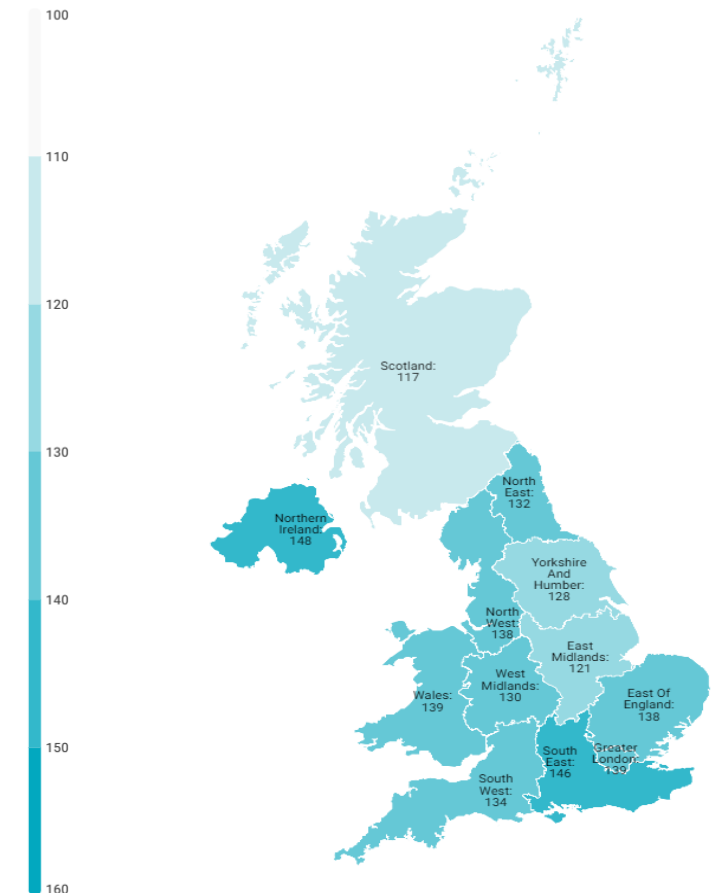

Tourist arrivals by source region

United Kingdom (2023Q3)

CANARY ISLANDS: tourist arrivals by source region (NUTS1)

Code	Region (NUTS1)	Main cities	Weight
UKC	North-East	Teesside y Newcastle	3.0%
UKD	North-West	Manchester y Liverpool	10.8%
UKE	Yorkshire and The Humber	Leeds y Sheffield	6.9%
UKF	East Midlands	Nottingham	8.5%
UKG	West Midlands	Birmingham	7.5%
UKH	East of England	Cambridge	10.5%
UKI	London	London	12.2%
UKJ	South-East	Oxford	14.6%
UKK	South-West	Bristol y Bath	9.4%
UKL	Wales	Cardiff	6.9%
UKM	Scotland	Glasgow y Edinburgh	7.0%
UKN	Northern Ireland	Belfast	2.5%

Tourist turnover by source region United Kingdom (2023Q3)

CANARY ISLANDS: turnover by source region (NUTS1)

Code	Region (NUTS1)	Main cities
UKC	North-East	Teesside y Newcastle
UKD	North-West	Manchester y Liverpool
UKE	Yorkshire and The Humber	Leeds y Sheffield
UKF	East Midlands	Nottingham
UKG	West Midlands	Birmingham
UKH	East of England	Cambridge
UKI	London	London
UKJ	South-East	Oxford
UKK	South-West	Bristol y Bath
UKL	Wales	Cardiff
UKM	Scotland	Glasgow y Edinburgh
UKN	Northern Ireland	Belfast

Average daily expenditure by source region United Kingdom (2023Q3)

CANARY ISLANDS: average daily expenditure by source region (NUTS1)

Code	Region (NUTS1)	Main cities
UKC	North-East	Teesside y Newcastle
UKD	North-West	Manchester y Liverpool
UKE	Yorkshire and The Humber	Leeds y Sheffield
UKF	East Midlands	Nottingham
UKG	West Midlands	Birmingham
UKH	East of England	Cambridge
UKI	London	London
UKJ	South-East	Oxford
UKK	South-West	Bristol y Bath
UKL	Wales	Cardiff
UKM	Scotland	Glasgow y Edinburgh
UKN	Northern Ireland	Belfast

Code	Region (NUTS1)	Main cities
UKC	North-East	Teesside y Newcastle
UKD	North-West	Manchester y Liverpool
UKE	Yorkshire and The Humber	Leeds y Sheffield
UKF	East Midlands	Nottingham
UKG	West Midlands	Birmingham
UKH	East of England	Cambridge
UKI	London	London
UKJ	South-East	Oxford
UKK	South-West	Bristol y Bath
UKL	Wales	Cardiff
UKM	Scotland	Glasgow y Edinburgh
UKN	Northern Ireland	Belfast