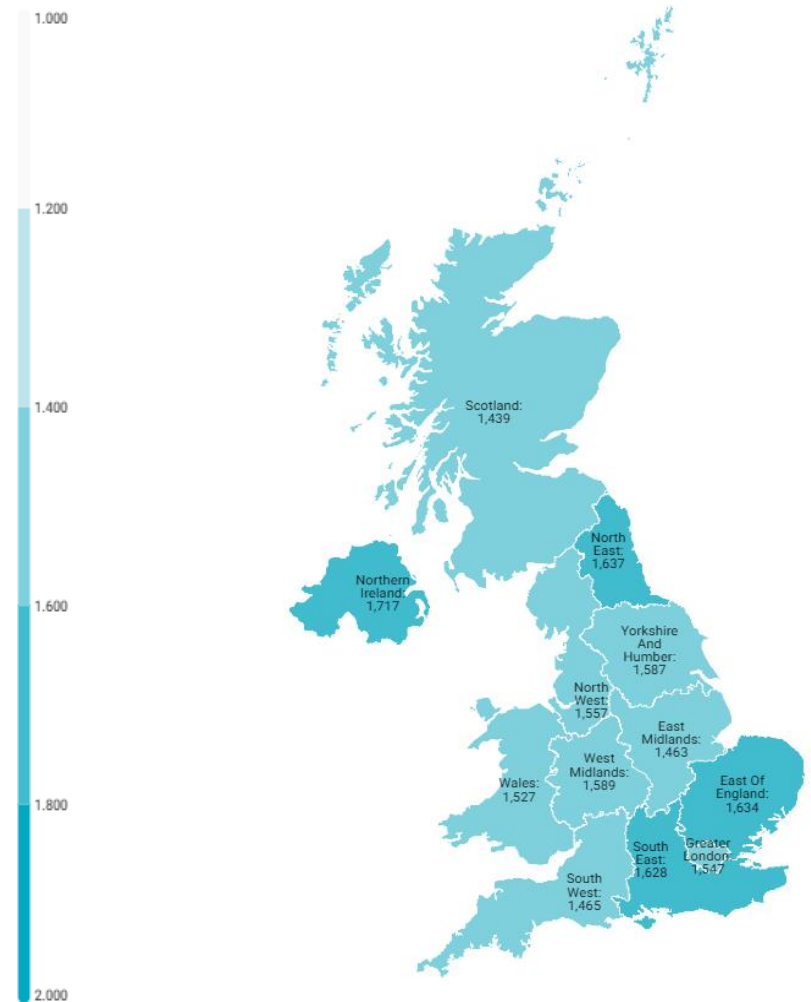

Expenditure per tourist and trip by source region United Kingdom (2023Q3)

CANARY ISLANDS: expenditure per tourist and trip by source region (NUTS1)

Code	Region (NUTS1)	Main cities
UKC	North-East	Teesside y Newcastle
UKD	North-West	Manchester y Liverpool
UKE	Yorkshire and The Humber	Leeds y Sheffield
UKF	East Midlands	Nottingham
UKG	West Midlands	Birmingham
UKH	East of England	Cambridge
UKI	London	London
UKJ	South-East	Oxford
UKK	South-West	Bristol y Bath
UKL	Wales	Cardiff
UKM	Scotland	Glasgow y Edinburgh
UKN	Northern Ireland	Belfast