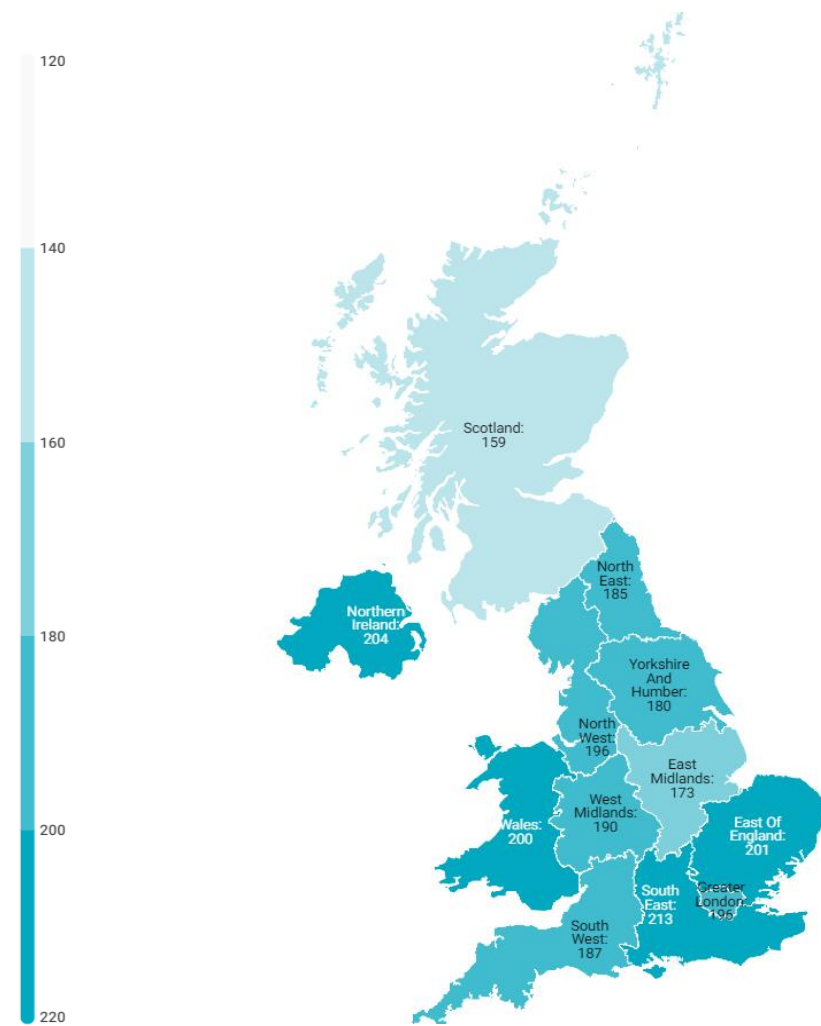

Tourist arrivals by source region

United Kingdom (2023Q3)

CANARY ISLANDS: tourist arrivals by source region (NUTS1)

Code	Region (NUTS1)	Main cities	Weight
UKC	North-East	Teesside y Newcastle	3.0%
UKD	North-West	Manchester y Liverpool	10.8%
UKE	Yorkshire and The Humber	Leeds y Sheffield	6.9%
UKF	East Midlands	Nottingham	8.5%
UKG	West Midlands	Birmingham	7.5%
UKH	East of England	Cambridge	10.5%
UKI	London	London	12.2%
UKJ	South-East	Oxford	14.6%
UKK	South-West	Bristol y Bath	9.4%
UKL	Wales	Cardiff	6.9%
UKM	Scotland	Glasgow y Edinburgh	7.0%
UKN	Northern Ireland	Belfast	2.5%

Tourist turnover by source region United Kingdom (2023Q3)

CANARY ISLANDS: turnover by source region (NUTS1)

Code	Region (NUTS1)	Main cities
UKC	North-East	Teesside y Newcastle
UKD	North-West	Manchester y Liverpool
UKE	Yorkshire and The Humber	Leeds y Sheffield
UKF	East Midlands	Nottingham
UKG	West Midlands	Birmingham
UKH	East of England	Cambridge
UKI	London	London
UKJ	South-East	Oxford
UKK	South-West	Bristol y Bath
UKL	Wales	Cardiff
UKM	Scotland	Glasgow y Edinburgh
UKN	Northern Ireland	Belfast

Average daily expenditure by source region United Kingdom (2023Q3)

CANARY ISLANDS: average daily expenditure by source region (NUTS1)

Code	Region (NUTS1)	Main cities
UKC	North-East	Teesside y Newcastle
UKD	North-West	Manchester y Liverpool
UKE	Yorkshire and The Humber	Leeds y Sheffield
UKF	East Midlands	Nottingham
UKG	West Midlands	Birmingham
UKH	East of England	Cambridge
UKI	London	London
UKJ	South-East	Oxford
UKK	South-West	Bristol y Bath
UKL	Wales	Cardiff
UKM	Scotland	Glasgow y Edinburgh
UKN	Northern Ireland	Belfast