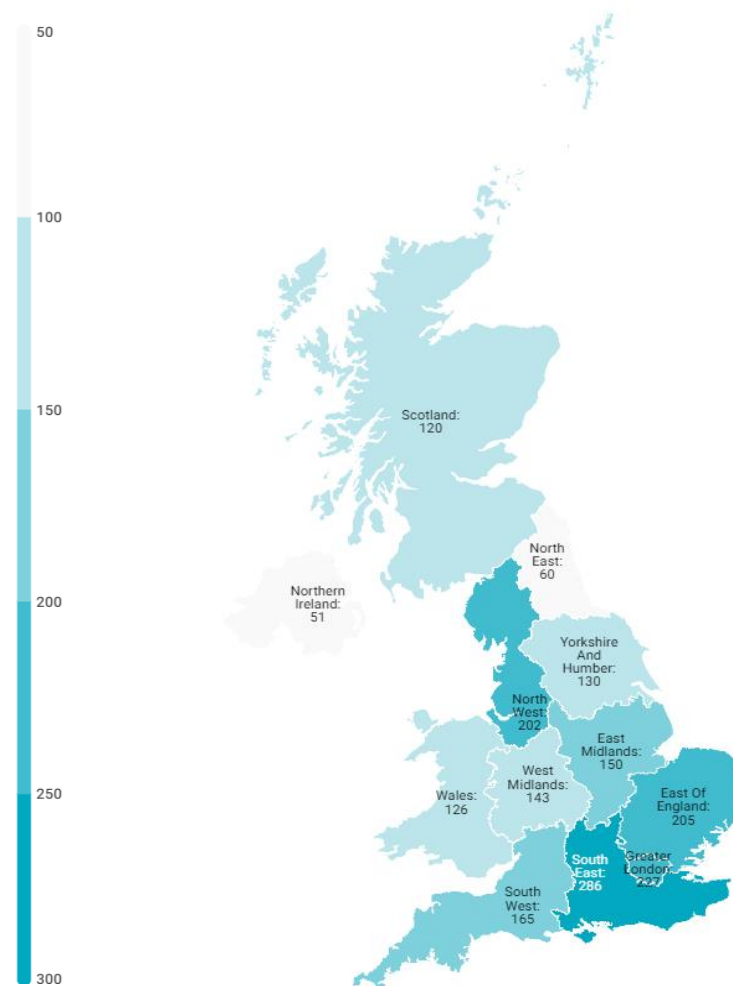

Tourist arrivals by source region

United Kingdom (2023Q3)

CANARY ISLANDS: tourist arrivals by source region (NUTS1)

Code	Region (NUTS1)	Main cities	Weight
UKC	North-East	Teesside y Newcastle	3.0%
UKD	North-West	Manchester y Liverpool	10.8%
UKE	Yorkshire and The Humber	Leeds y Sheffield	6.9%
UKF	East Midlands	Nottingham	8.5%
UKG	West Midlands	Birmingham	7.5%
UKH	East of England	Cambridge	10.5%
UKI	London	London	12.2%
UKJ	South-East	Oxford	14.6%
UKK	South-West	Bristol y Bath	9.4%
UKL	Wales	Cardiff	6.9%
UKM	Scotland	Glasgow y Edinburgh	7.0%
UKN	Northern Ireland	Belfast	2.5%

Tourist turnover by source region United Kingdom (2023Q3)

CANARY ISLANDS: turnover by source region (NUTS1)

Code	Region (NUTS1)	Main cities
UKC	North-East	Teesside y Newcastle
UKD	North-West	Manchester y Liverpool
UKE	Yorkshire and The Humber	Leeds y Sheffield
UKF	East Midlands	Nottingham
UKG	West Midlands	Birmingham
UKH	East of England	Cambridge
UKI	London	London
UKJ	South-East	Oxford
UKK	South-West	Bristol y Bath
UKL	Wales	Cardiff
UKM	Scotland	Glasgow y Edinburgh
UKN	Northern Ireland	Belfast

Average daily expenditure by source region United Kingdom (2023Q3)

CANARY ISLANDS: average daily expenditure by source region (NUTS1)

Code	Region (NUTS1)	Main cities
UKC	North-East	Teesside y Newcastle
UKD	North-West	Manchester y Liverpool
UKE	Yorkshire and The Humber	Leeds y Sheffield
UKF	East Midlands	Nottingham
UKG	West Midlands	Birmingham
UKH	East of England	Cambridge
UKI	London	London
UKJ	South-East	Oxford
UKK	South-West	Bristol y Bath
UKL	Wales	Cardiff
UKM	Scotland	Glasgow y Edinburgh
UKN	Northern Ireland	Belfast