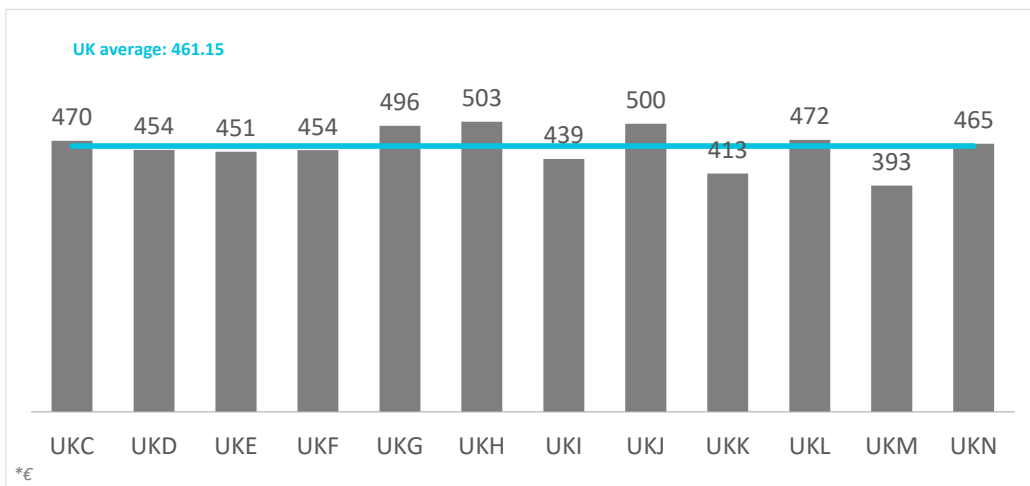

CANARY ISLANDS: average cost of the flight by source region (NUTS1)

Code	Region (NUTS1)	Main cities
UKC	North-East	Teesside y Newcastle
UKD	North-West	Manchester y Liverpool
UKE	Yorkshire and The Humber	Leeds y Sheffield
UKF	East Midlands	Nottingham
UKG	West Midlands	Birmingham
UKH	East of England	Cambridge
UKI	London	London
UKJ	South-East	Oxford
UKK	South-West	Bristol y Bath
UKL	Wales	Cardiff
UKM	Scotland	Glasgow y Edinburgh
UKN	Northern Ireland	Belfast