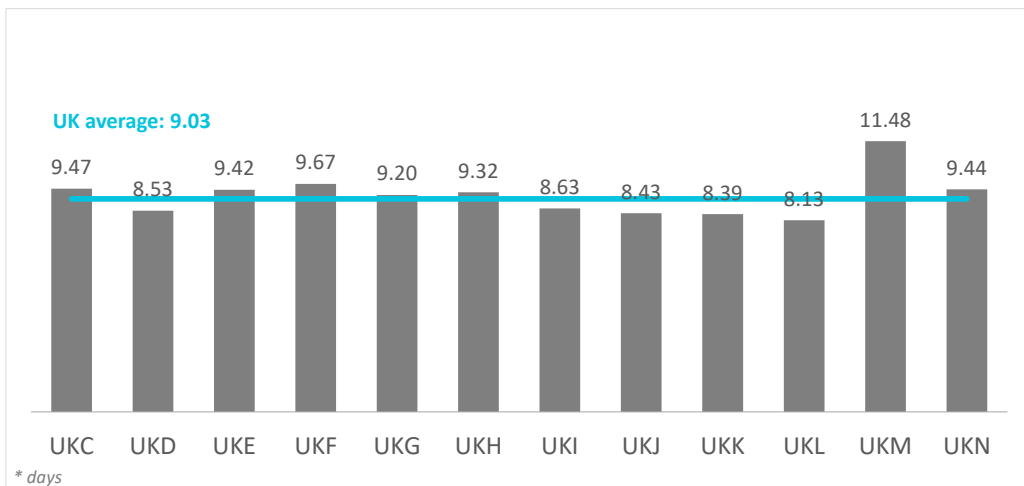

Source: ISTAC (Encuesta sobre el Gasto Turístico).

Expenditure per tourist and trip by source region United Kingdom (2023Q3)

CANARY ISLANDS: expenditure per tourist and trip by source region (NUTS1)

Code	Region (NUTS1)	Main cities
UKC	North-East	Teesside y Newcastle
UKD	North-West	Manchester y Liverpool
UKE	Yorkshire and The Humber	Leeds y Sheffield
UKF	East Midlands	Nottingham
UKG	West Midlands	Birmingham
UKH	East of England	Cambridge
UKI	London	London
UKJ	South-East	Oxford
UKK	South-West	Bristol y Bath
UKL	Wales	Cardiff
UKM	Scotland	Glasgow y Edinburgh
UKN	Northern Ireland	Belfast

Average length of stay by source region United Kingdom (2023Q3)

CANARY ISLANDS: average length of stay by source region (NUTS1)

Code	Region (NUTS1)	Main cities
UKC	North-East	Teesside y Newcastle
UKD	North-West	Manchester y Liverpool
UKE	Yorkshire and The Humber	Leeds y Sheffield
UKF	East Midlands	Nottingham
UKG	West Midlands	Birmingham
UKH	East of England	Cambridge
UKI	London	London
UKJ	South-East	Oxford
UKK	South-West	Bristol y Bath
UKL	Wales	Cardiff
UKM	Scotland	Glasgow y Edinburgh
UKN	Northern Ireland	Belfast