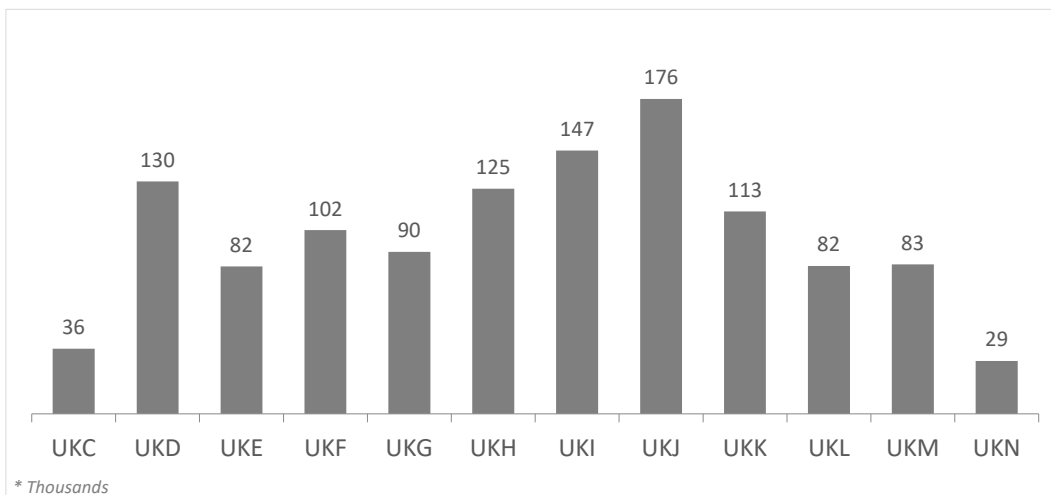

Tourist arrivals by source region

United Kingdom (2023Q3)

CANARY ISLANDS: tourist arrivals by source region (NUTS1)

Code	Region (NUTS1)	Main cities	Weight
UKC	North-East	Teesside y Newcastle	3.0%
UKD	North-West	Manchester y Liverpool	10.8%
UKE	Yorkshire and The Humber	Leeds y Sheffield	6.9%
UKF	East Midlands	Nottingham	8.5%
UKG	West Midlands	Birmingham	7.5%
UKH	East of England	Cambridge	10.5%
UKI	London	London	12.2%
UKJ	South-East	Oxford	14.6%
UKK	South-West	Bristol y Bath	9.4%
UKL	Wales	Cardiff	6.9%
UKM	Scotland	Glasgow y Edinburgh	7.0%
UKN	Northern Ireland	Belfast	2.5%

Tourist turnover by source region United Kingdom (2023Q3)

CANARY ISLANDS: turnover by source region (NUTS1)

Code	Region (NUTS1)	Main cities
UKC	North-East	Teesside y Newcastle
UKD	North-West	Manchester y Liverpool
UKE	Yorkshire and The Humber	Leeds y Sheffield
UKF	East Midlands	Nottingham
UKG	West Midlands	Birmingham
UKH	East of England	Cambridge
UKI	London	London
UKJ	South-East	Oxford
UKK	South-West	Bristol y Bath
UKL	Wales	Cardiff
UKM	Scotland	Glasgow y Edinburgh
UKN	Northern Ireland	Belfast

Average length of stay by source region United Kingdom (2023Q3)

CANARY ISLANDS: average length of stay by source region (NUTS1)

Code	Region (NUTS1)	Main cities
UKC	North-East	Teesside y Newcastle
UKD	North-West	Manchester y Liverpool
UKE	Yorkshire and The Humber	Leeds y Sheffield
UKF	East Midlands	Nottingham
UKG	West Midlands	Birmingham
UKH	East of England	Cambridge
UKI	London	London
UKJ	South-East	Oxford
UKK	South-West	Bristol y Bath
UKL	Wales	Cardiff
UKM	Scotland	Glasgow y Edinburgh
UKN	Northern Ireland	Belfast