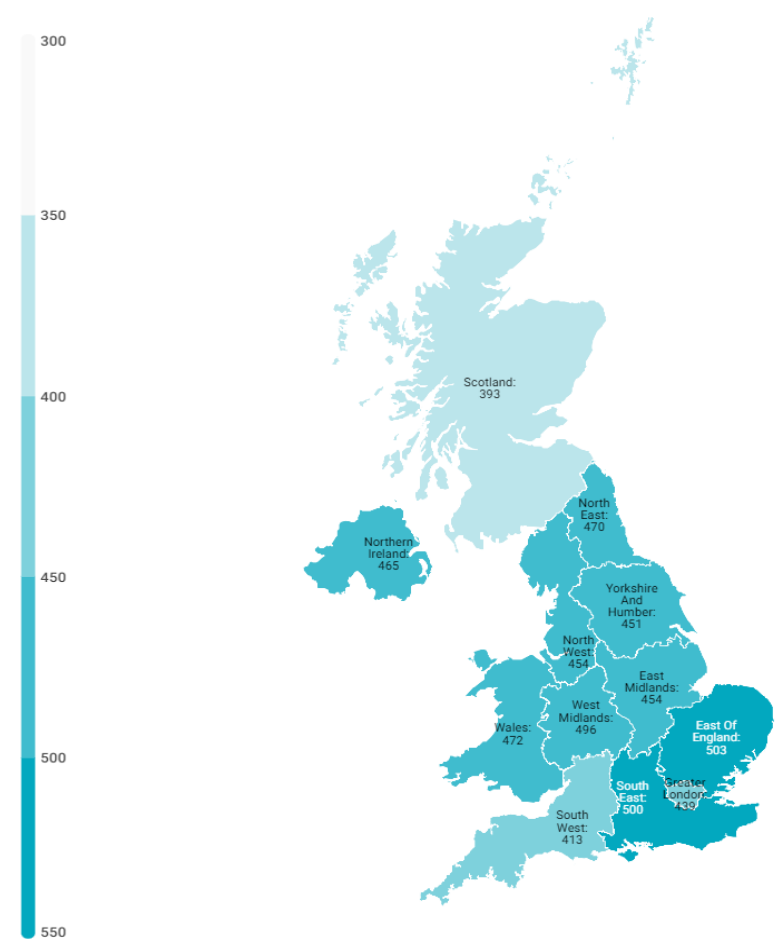

Tourist arrivals by source region

United Kingdom (2023Q3)

CANARY ISLANDS: tourist arrivals by source region (NUTS1)

Code	Region (NUTS1)	Main cities	Weight
UKC	North-East	Teesside y Newcastle	3.0%
UKD	North-West	Manchester y Liverpool	10.8%
UKE	Yorkshire and The Humber	Leeds y Sheffield	6.9%
UKF	East Midlands	Nottingham	8.5%
UKG	West Midlands	Birmingham	7.5%
UKH	East of England	Cambridge	10.5%
UKI	London	London	12.2%
UKJ	South-East	Oxford	14.6%
UKK	South-West	Bristol y Bath	9.4%
UKL	Wales	Cardiff	6.9%
UKM	Scotland	Glasgow y Edinburgh	7.0%
UKN	Northern Ireland	Belfast	2.5%

Code	Region (NUTS1)	Main cities
UKC	North-East	Teesside y Newcastle
UKD	North-West	Manchester y Liverpool
UKE	Yorkshire and The Humber	Leeds y Sheffield
UKF	East Midlands	Nottingham
UKG	West Midlands	Birmingham
UKH	East of England	Cambridge
UKI	London	London
UKJ	South-East	Oxford
UKK	South-West	Bristol y Bath
UKL	Wales	Cardiff
UKM	Scotland	Glasgow y Edinburgh
UKN	Northern Ireland	Belfast

Source: ISTAC (Encuesta sobre el Gasto Turístico).

Average cost of the flight by source region United Kingdom (2023Q3)

CANARY ISLANDS: average cost of the flight by source region (NUTS1)

Code	Region (NUTS1)	Main cities
UKC	North-East	Teesside y Newcastle
UKD	North-West	Manchester y Liverpool
UKE	Yorkshire and The Humber	Leeds y Sheffield
UKF	East Midlands	Nottingham
UKG	West Midlands	Birmingham
UKH	East of England	Cambridge
UKI	London	London
UKJ	South-East	Oxford
UKK	South-West	Bristol y Bath
UKL	Wales	Cardiff
UKM	Scotland	Glasgow y Edinburgh
UKN	Northern Ireland	Belfast