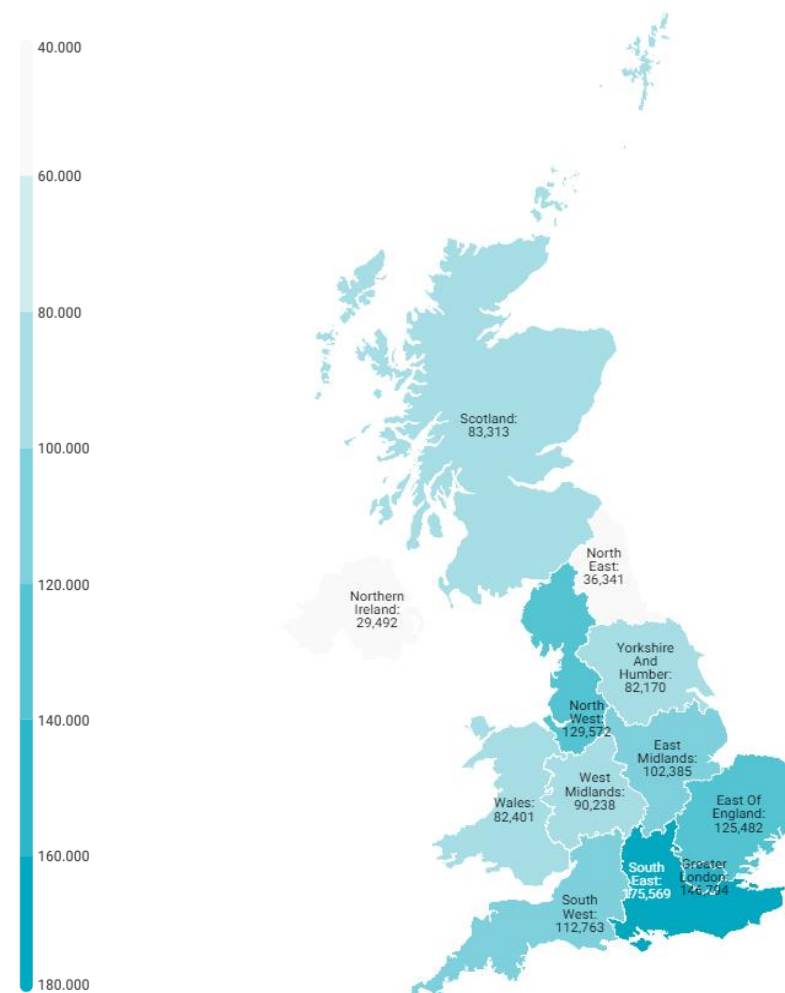

Tourist arrivals by source region

United Kingdom (2023Q3)

CANARY ISLANDS: tourist arrivals by source region (NUTS1)

Code	Region (NUTS1)	Main cities	Weight
UKC	North-East	Teesside y Newcastle	3.0%
UKD	North-West	Manchester y Liverpool	10.8%
UKE	Yorkshire and The Humber	Leeds y Sheffield	6.9%
UKF	East Midlands	Nottingham	8.5%
UKG	West Midlands	Birmingham	7.5%
UKH	East of England	Cambridge	10.5%
UKI	London	London	12.2%
UKJ	South-East	Oxford	14.6%
UKK	South-West	Bristol y Bath	9.4%
UKL	Wales	Cardiff	6.9%
UKM	Scotland	Glasgow y Edinburgh	7.0%
UKN	Northern Ireland	Belfast	2.5%

Tourist turnover by source region United Kingdom (2023Q3)

CANARY ISLANDS: turnover by source region (NUTS1)

Code	Region (NUTS1)	Main cities
UKC	North-East	Teesside y Newcastle
UKD	North-West	Manchester y Liverpool
UKE	Yorkshire and The Humber	Leeds y Sheffield
UKF	East Midlands	Nottingham
UKG	West Midlands	Birmingham
UKH	East of England	Cambridge
UKI	London	London
UKJ	South-East	Oxford
UKK	South-West	Bristol y Bath
UKL	Wales	Cardiff
UKM	Scotland	Glasgow y Edinburgh
UKN	Northern Ireland	Belfast

Average daily expenditure by source region United Kingdom (2023Q3)

CANARY ISLANDS: average daily expenditure by source region (NUTS1)

Code	Region (NUTS1)	Main cities
UKC	North-East	Teesside y Newcastle
UKD	North-West	Manchester y Liverpool
UKE	Yorkshire and The Humber	Leeds y Sheffield
UKF	East Midlands	Nottingham
UKG	West Midlands	Birmingham
UKH	East of England	Cambridge
UKI	London	London
UKJ	South-East	Oxford
UKK	South-West	Bristol y Bath
UKL	Wales	Cardiff
UKM	Scotland	Glasgow y Edinburgh
UKN	Northern Ireland	Belfast