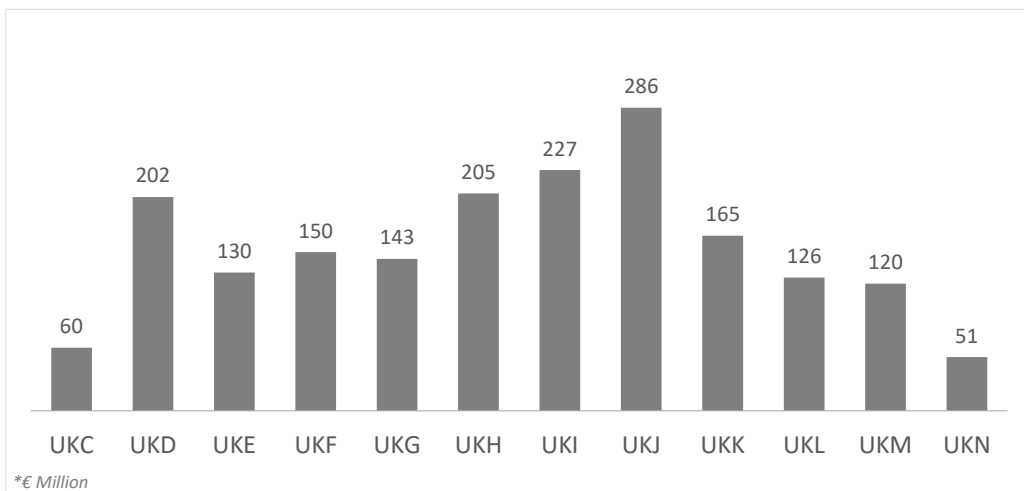

Tourist arrivals by source region

United Kingdom (2023Q3)

CANARY ISLANDS: tourist arrivals by source region (NUTS1)

Code	Region (NUTS1)	Main cities	Weight
UKC	North-East	Teesside y Newcastle	3.0%
UKD	North-West	Manchester y Liverpool	10.8%
UKE	Yorkshire and The Humber	Leeds y Sheffield	6.9%
UKF	East Midlands	Nottingham	8.5%
UKG	West Midlands	Birmingham	7.5%
UKH	East of England	Cambridge	10.5%
UKI	London	London	12.2%
UKJ	South-East	Oxford	14.6%
UKK	South-West	Bristol y Bath	9.4%
UKL	Wales	Cardiff	6.9%
UKM	Scotland	Glasgow y Edinburgh	7.0%
UKN	Northern Ireland	Belfast	2.5%

Tourist turnover by source region United Kingdom (2023Q3)

CANARY ISLANDS: turnover by source region (NUTS1)

Code	Region (NUTS1)	Main cities
UKC	North-East	Teesside y Newcastle
UKD	North-West	Manchester y Liverpool
UKE	Yorkshire and The Humber	Leeds y Sheffield
UKF	East Midlands	Nottingham
UKG	West Midlands	Birmingham
UKH	East of England	Cambridge
UKI	London	London
UKJ	South-East	Oxford
UKK	South-West	Bristol y Bath
UKL	Wales	Cardiff
UKM	Scotland	Glasgow y Edinburgh
UKN	Northern Ireland	Belfast

Average length of stay by source region United Kingdom (2023Q3)

CANARY ISLANDS: average length of stay by source region (NUTS1)

Code	Region (NUTS1)	Main cities
UKC	North-East	Teesside y Newcastle
UKD	North-West	Manchester y Liverpool
UKE	Yorkshire and The Humber	Leeds y Sheffield
UKF	East Midlands	Nottingham
UKG	West Midlands	Birmingham
UKH	East of England	Cambridge
UKI	London	London
UKJ	South-East	Oxford
UKK	South-West	Bristol y Bath
UKL	Wales	Cardiff
UKM	Scotland	Glasgow y Edinburgh
UKN	Northern Ireland	Belfast