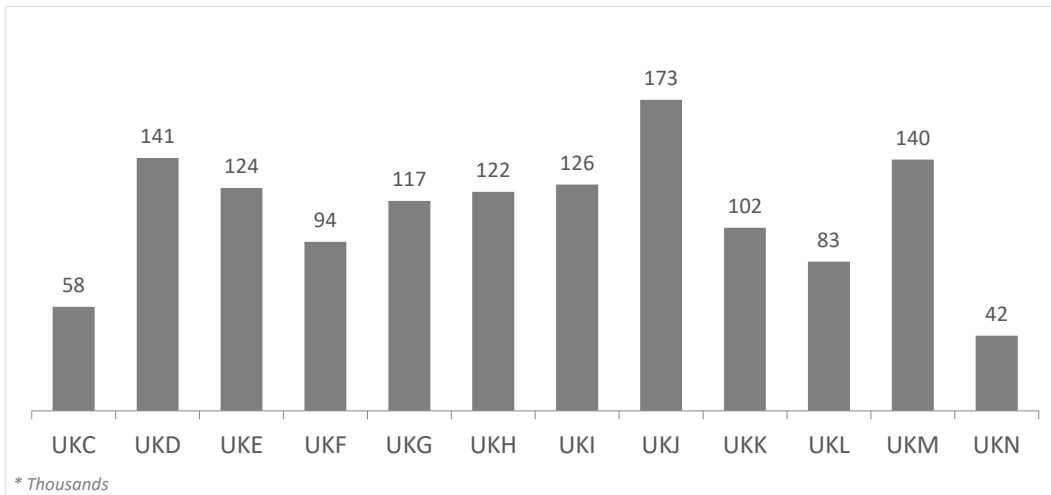

CANARY ISLANDS: tourist arrivals by source region (NUTS1)

Code	Region (NUTS1)	Main cities	Weight
UKC	North-East	Teesside y Newcastle	4.3%
UKD	North-West	Manchester y Liverpool	10.5%
UKE	Yorkshire and The Humber	Leeds y Sheffield	9.3%
UKF	East Midlands	Nottingham	7.0%
UKG	West Midlands	Birmingham	8.7%
UKH	East of England	Cambridge	9.1%
UKI	London	London	9.4%
UKJ	South-East	Oxford	13.0%
UKK	South-West	Bristol y Bath	7.6%
UKL	Wales	Cardiff	6.2%
UKM	Scotland	Glasgow y Edinburgh	10.5%
UKN	Northern Ireland	Belfast	3.1%