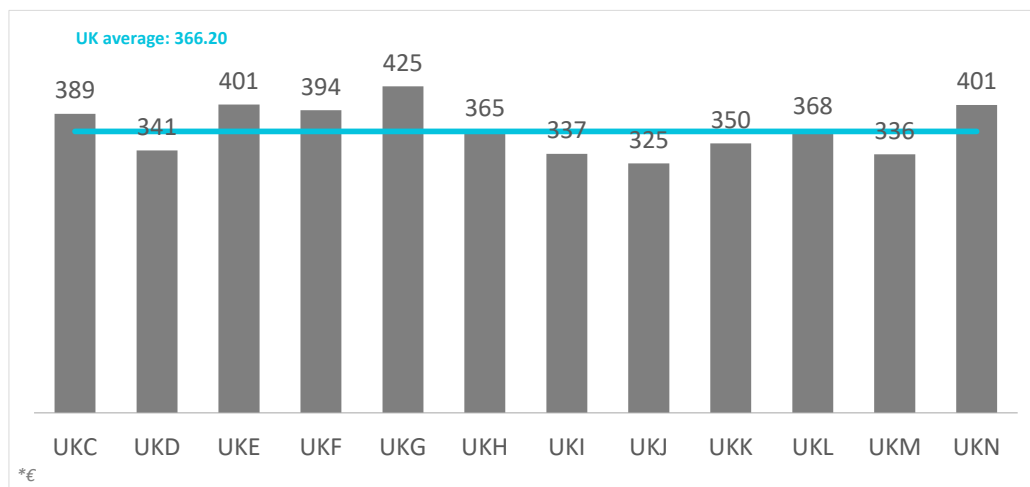

CANARY ISLANDS: average cost of the flight by source region (NUTS1)

Code	Region (NUTS1)	Main cities
UKC	North-East	Teesside y Newcastle
UKD	North-West	Manchester y Liverpool
UKE	Yorkshire and The Humber	Leeds y Sheffield
UKF	East Midlands	Nottingham
UKG	West Midlands	Birmingham
UKH	East of England	Cambridge
UKI	London	London
UKJ	South-East	Oxford
UKK	South-West	Bristol y Bath
UKL	Wales	Cardiff
UKM	Scotland	Glasgow y Edinburgh
UKN	Northern Ireland	Belfast