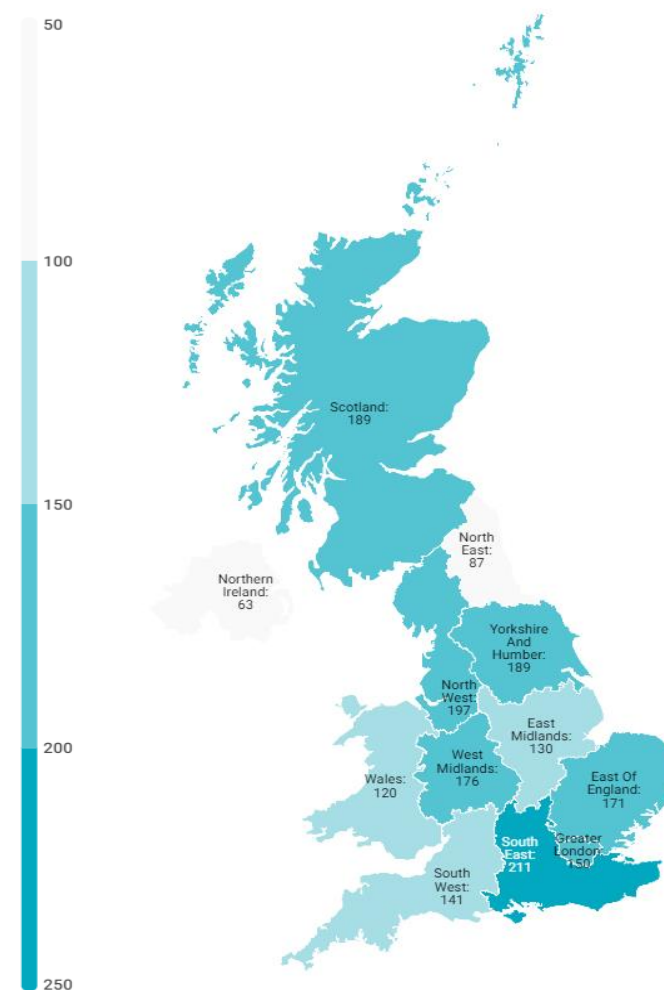

Tourist turnover by source region United Kingdom (2023Q4)

CANARY ISLANDS: turnover by source region (NUTS1)

Code	Region (NUTS1)	Main cities
UKC	North-East	Teesside y Newcastle
UKD	North-West	Manchester y Liverpool
UKE	Yorkshire and The Humber	Leeds y Sheffield
UKF	East Midlands	Nottingham
UKG	West Midlands	Birmingham
UKH	East of England	Cambridge
UKI	London	London
UKJ	South-East	Oxford
UKK	South-West	Bristol y Bath
UKL	Wales	Cardiff
UKM	Scotland	Glasgow y Edinburgh
UKN	Northern Ireland	Belfast