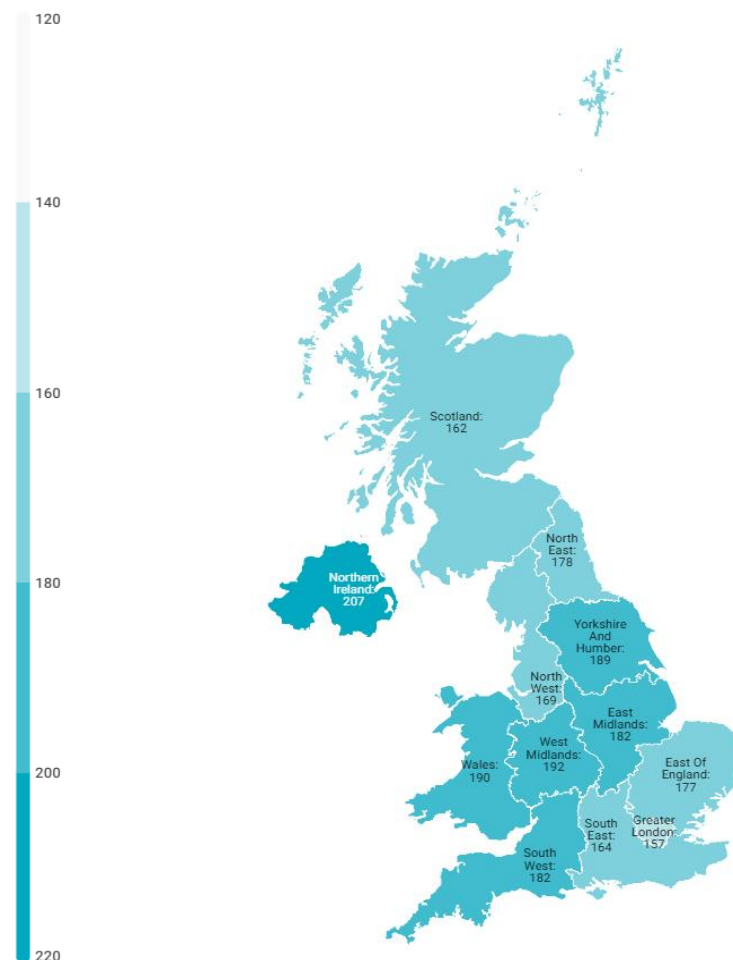

Average daily expenditure by source region United Kingdom (2023Q4)

CANARY ISLANDS: average daily expenditure by source region (NUTS1)

Code	Region (NUTS1)	Main cities
UKC	North-East	Teesside y Newcastle
UKD	North-West	Manchester y Liverpool
UKE	Yorkshire and The Humber	Leeds y Sheffield
UKF	East Midlands	Nottingham
UKG	West Midlands	Birmingham
UKH	East of England	Cambridge
UKI	London	London
UKJ	South-East	Oxford
UKK	South-West	Bristol y Bath
UKL	Wales	Cardiff
UKM	Scotland	Glasgow y Edinburgh
UKN	Northern Ireland	Belfast