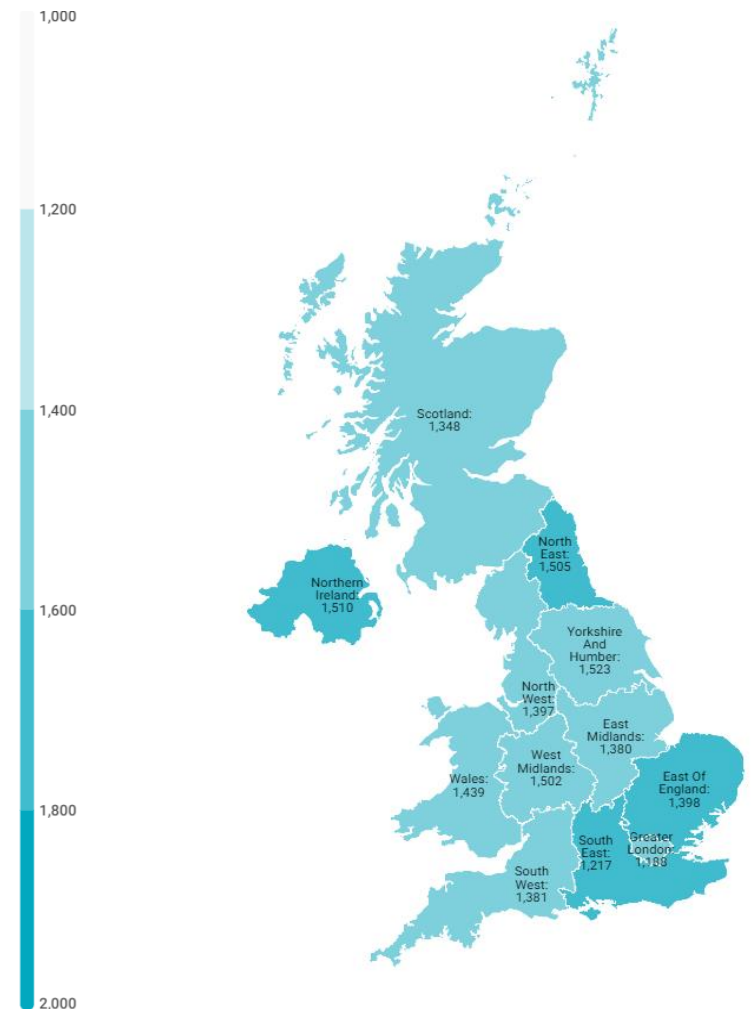

Source: ISTAC (Encuesta sobre el Gasto Turístico).

# Expenditure per tourist and trip by source region United Kingdom (2023Q4)

## CANARY ISLANDS: expenditure per tourist and trip by source region (NUTS1)

Code	Region (NUTS1)	Main cities
UKC	North-East	Teesside y Newcastle
UKD	North-West	Manchester y Liverpool
UKE	Yorkshire and The Humber	Leeds y Sheffield
UKF	East Midlands	Nottingham
UKG	West Midlands	Birmingham
UKH	East of England	Cambridge
UKI	London	London
UKJ	South-East	Oxford
UKK	South-West	Bristol y Bath
UKL	Wales	Cardiff
UKM	Scotland	Glasgow y Edinburgh
UKN	Northern Ireland	Belfast

## CANARY ISLANDS: average length of stay by source region (NUTS1)

Code	Region (NUTS1)	Main cities
UKC	North-East	Teesside y Newcastle
UKD	North-West	Manchester y Liverpool
UKE	Yorkshire and The Humber	Leeds y Sheffield
UKF	East Midlands	Nottingham
UKG	West Midlands	Birmingham
UKH	East of England	Cambridge
UKI	London	London
UKJ	South-East	Oxford
UKK	South-West	Bristol y Bath
UKL	Wales	Cardiff
UKM	Scotland	Glasgow y Edinburgh
UKN	Northern Ireland	Belfast