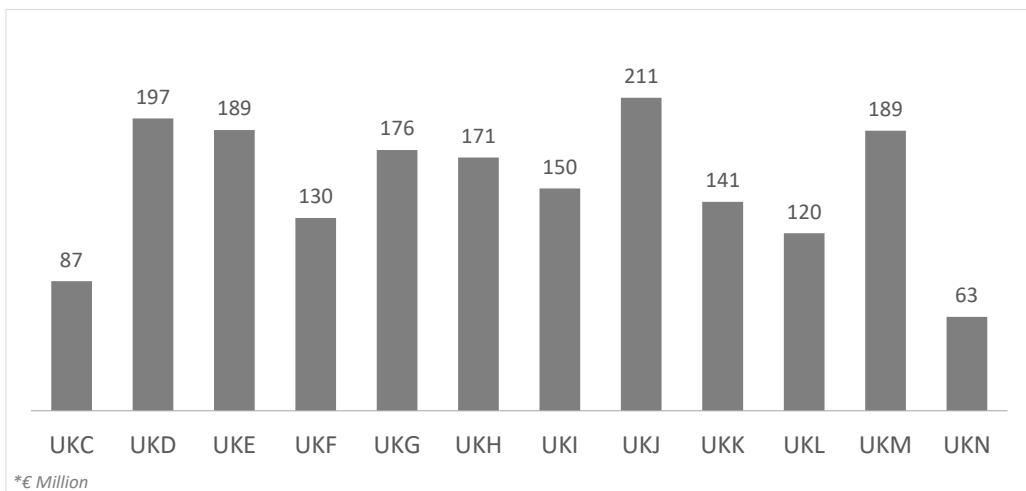

CANARY ISLANDS: turnover by source region (NUTS1)

Code	Region (NUTS1)	Main cities
UKC	North-East	Teesside y Newcastle
UKD	North-West	Manchester y Liverpool
UKE	Yorkshire and The Humber	Leeds y Sheffield
UKF	East Midlands	Nottingham
UKG	West Midlands	Birmingham
UKH	East of England	Cambridge
UKI	London	London
UKJ	South-East	Oxford
UKK	South-West	Bristol y Bath
UKL	Wales	Cardiff
UKM	Scotland	Glasgow y Edinburgh
UKN	Northern Ireland	Belfast