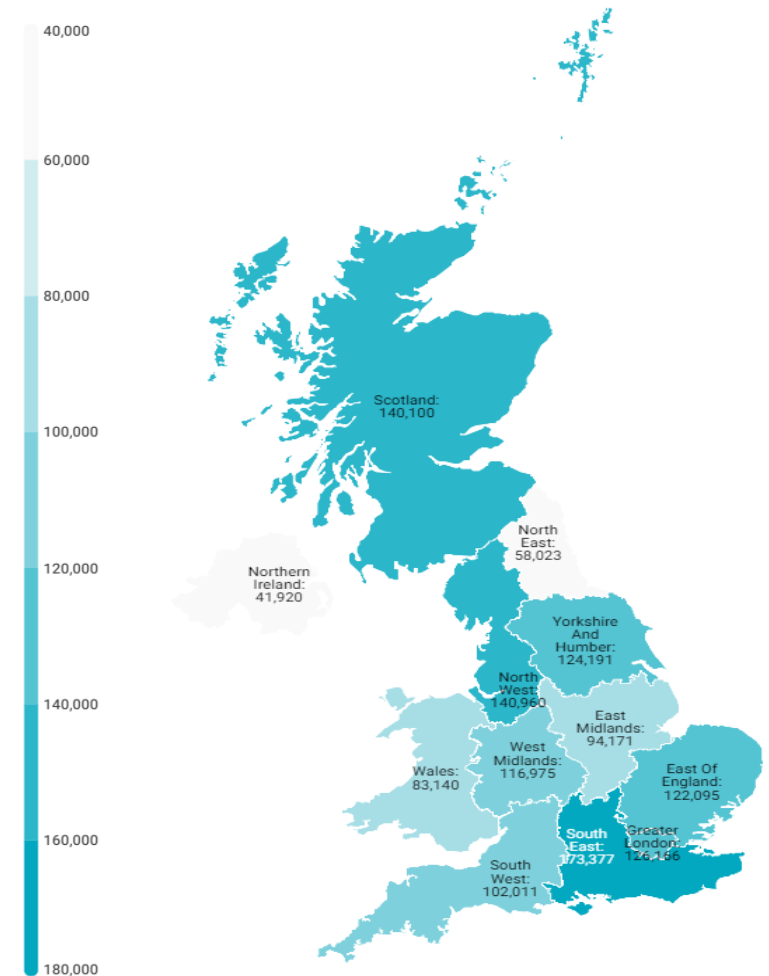

Source: ISTAC (Encuesta sobre el Gasto Turístico).