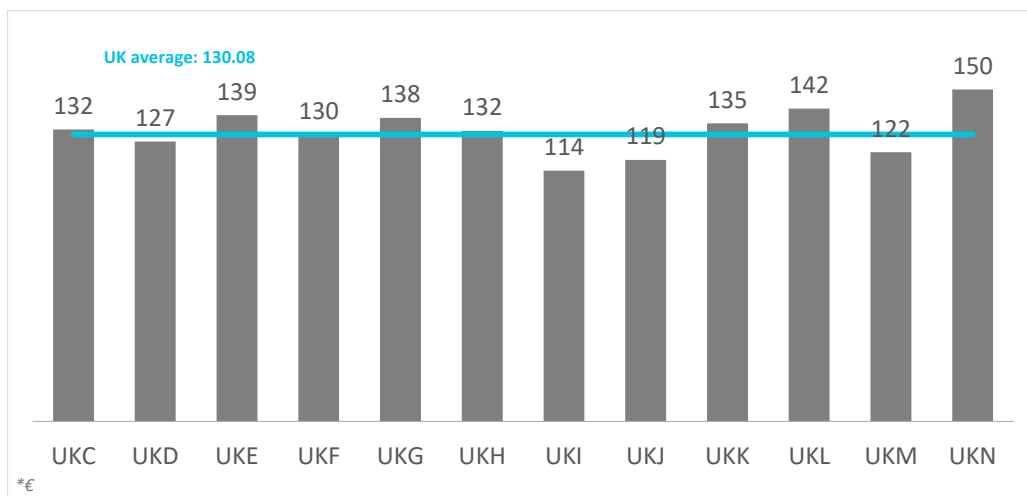

CANARY ISLANDS: average daily expenditure (without flight) by source region (NUTS1)

Code	Region (NUTS1)	Main cities
UKC	North-East	Teesside y Newcastle
UKD	North-West	Manchester y Liverpool
UKE	Yorkshire and The Humber	Leeds y Sheffield
UKF	East Midlands	Nottingham
UKG	West Midlands	Birmingham
UKH	East of England	Cambridge
UKI	London	London
UKJ	South-East	Oxford
UKK	South-West	Bristol y Bath
UKL	Wales	Cardiff
UKM	Scotland	Glasgow y Edinburgh
UKN	Northern Ireland	Belfast

Source: ISTAC (Encuesta sobre el Gasto Turístico).