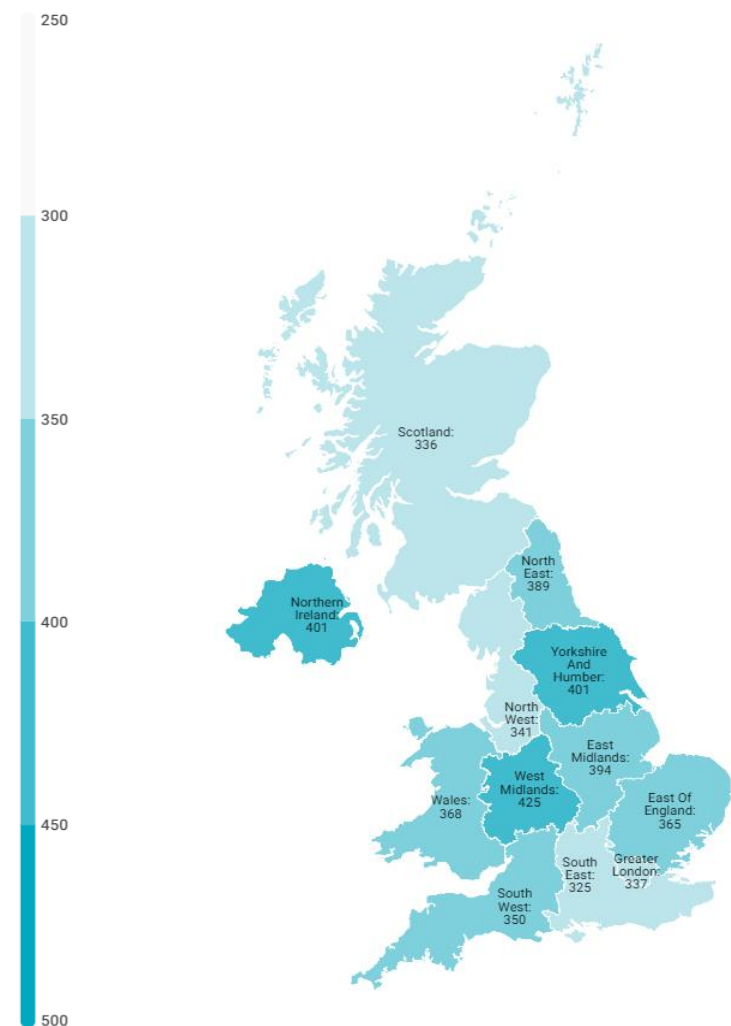

Source: ISTAC (Encuesta sobre el Gasto Turístico).