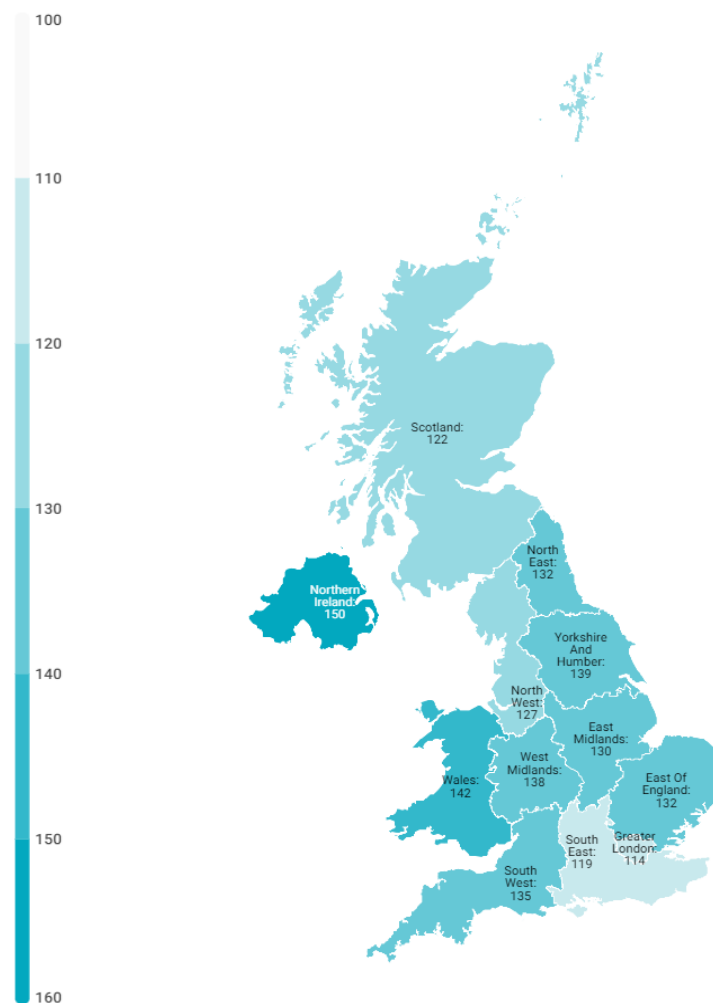

Average daily expenditure (without flight) by source region United Kingdom (2023Q4)

CANARY ISLANDS: average daily expenditure (without flight) by source region (NUTS1)

Code	Region (NUTS1)	Main cities
UKC	North-East	Teesside y Newcastle
UKD	North-West	Manchester y Liverpool
UKE	Yorkshire and The Humber	Leeds y Sheffield
UKF	East Midlands	Nottingham
UKG	West Midlands	Birmingham
UKH	East of England	Cambridge
UKI	London	London
UKJ	South-East	Oxford
UKK	South-West	Bristol y Bath
UKL	Wales	Cardiff
UKM	Scotland	Glasgow y Edinburgh
UKN	Northern Ireland	Belfast

Source: ISTAC (Encuesta sobre el Gasto Turístico).