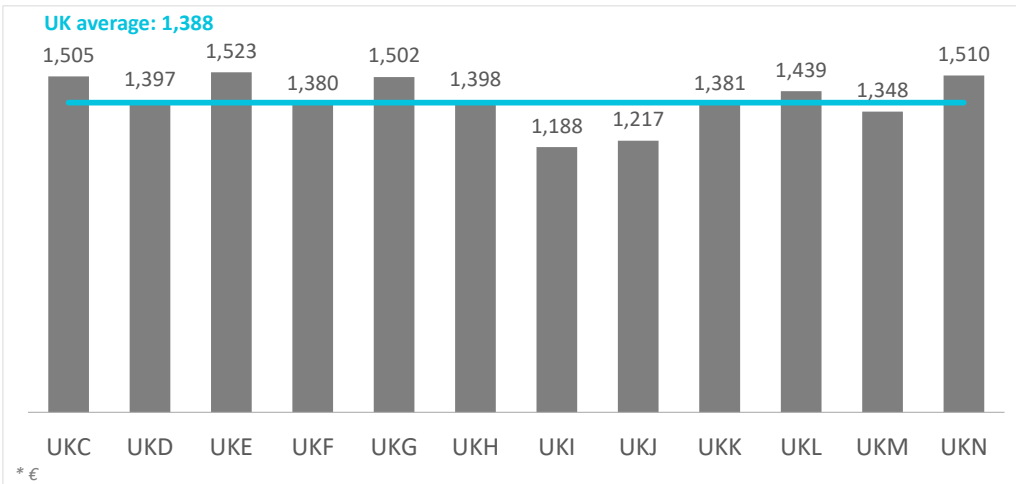

Expenditure per tourist and trip by source region United Kingdom (2023Q4)

CANARY ISLANDS: expenditure per tourist and trip by source region (NUTS1)

Code	Region (NUTS1)	Main cities
UKC	North-East	Teesside y Newcastle
UKD	North-West	Manchester y Liverpool
UKE	Yorkshire and The Humber	Leeds y Sheffield
UKF	East Midlands	Nottingham
UKG	West Midlands	Birmingham
UKH	East of England	Cambridge
UKI	London	London
UKJ	South-East	Oxford
UKK	South-West	Bristol y Bath
UKL	Wales	Cardiff
UKM	Scotland	Glasgow y Edinburgh
UKN	Northern Ireland	Belfast