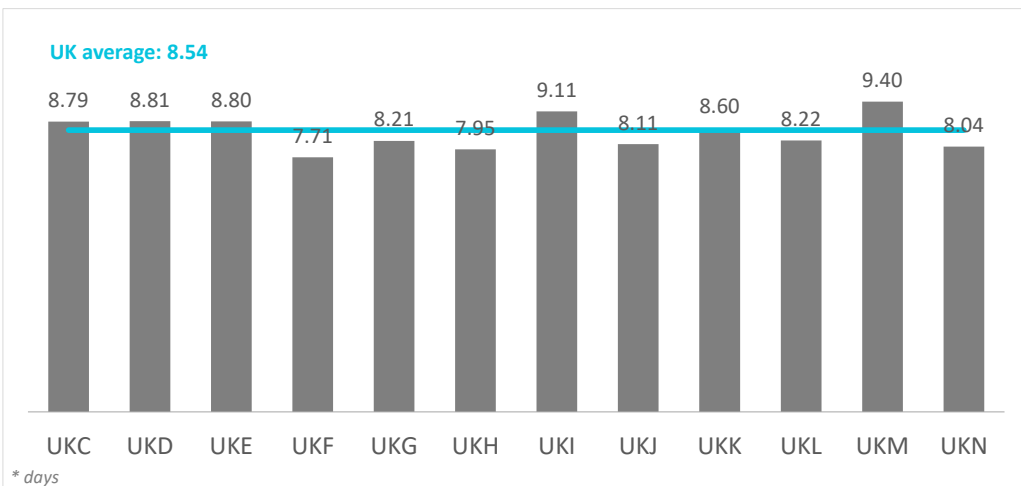

Average length of stay by source region United Kingdom (2023Q4)

CANARY ISLANDS: average length of stay by source region (NUTS1)

Code	Region (NUTS1)	Main cities
UKC	North-East	Teesside y Newcastle
UKD	North-West	Manchester y Liverpool
UKE	Yorkshire and The Humber	Leeds y Sheffield
UKF	East Midlands	Nottingham
UKG	West Midlands	Birmingham
UKH	East of England	Cambridge
UKI	London	London
UKJ	South-East	Oxford
UKK	South-West	Bristol y Bath
UKL	Wales	Cardiff
UKM	Scotland	Glasgow y Edinburgh
UKN	Northern Ireland	Belfast