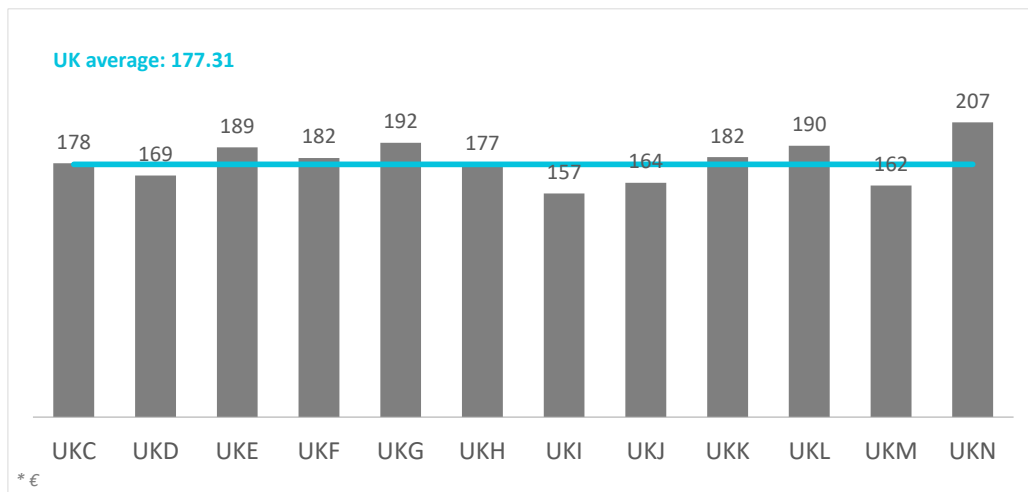

CANARY ISLANDS: average daily expenditure by source region (NUTS1)

Code	Region (NUTS1)	Main cities
UKC	North-East	Teesside y Newcastle
UKD	North-West	Manchester y Liverpool
UKE	Yorkshire and The Humber	Leeds y Sheffield
UKF	East Midlands	Nottingham
UKG	West Midlands	Birmingham
UKH	East of England	Cambridge
UKI	London	London
UKJ	South-East	Oxford
UKK	South-West	Bristol y Bath
UKL	Wales	Cardiff
UKM	Scotland	Glasgow y Edinburgh
UKN	Northern Ireland	Belfast