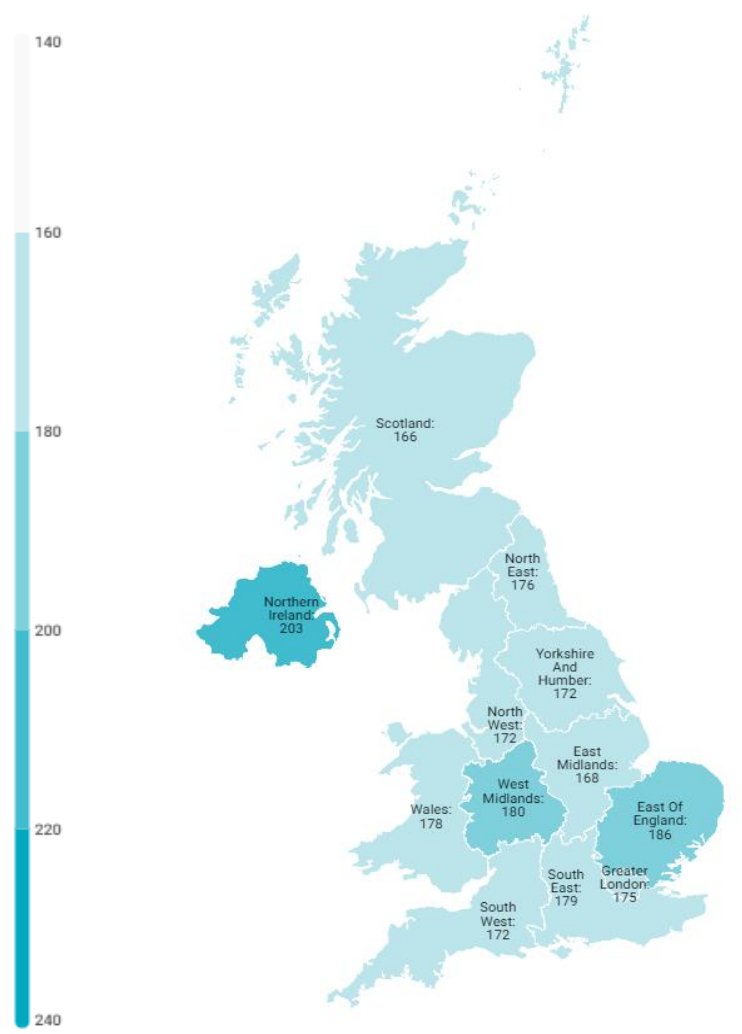

Tourist arrivals by source region United Kingdom (2023)

CANARY ISLANDS: tourist arrivals by source region (NUTS1)

Code	Region (NUTS1)	Main cities	Weight
UKC	North-East	Teesside y Newcastle	4.1%
UKD	North-West	Manchester y Liverpool	11.4%
UKE	Yorkshire and The Humber	Leeds y Sheffield	8.6%
UKF	East Midlands	Nottingham	7.3%
UKG	West Midlands	Birmingham	7.4%
UKH	East of England	Cambridge	9.3%
UKI	London	London	10.7%
UKJ	South-East	Oxford	13.1%
UKK	South-West	Bristol y Bath	7.9%
UKL	Wales	Cardiff	6.1%
UKM	Scotland	Glasgow y Edinburgh	10.4%
UKN	Northern Ireland	Belfast	3.1%

Tourist turnover by source region

United Kingdom (2023)

CANARY ISLANDS: turnover by source region (NUTS1)

Code	Region (NUTS1)	Main cities
UKC	North-East	Teesside y Newcastle
UKD	North-West	Manchester y Liverpool
UKE	Yorkshire and The Humber	Leeds y Sheffield
UKF	East Midlands	Nottingham
UKG	West Midlands	Birmingham
UKH	East of England	Cambridge
UKI	London	London
UKJ	South-East	Oxford
UKK	South-West	Bristol y Bath
UKL	Wales	Cardiff
UKM	Scotland	Glasgow y Edinburgh
UKN	Northern Ireland	Belfast

Source: ISTAC (Encuesta sobre el Gasto Turístico).

Average daily expenditure by source region United Kingdom (2023)

CANARY ISLANDS: average daily expenditure by source region (NUTS1)

Code	Region (NUTS1)	Main cities
UKC	North-East	Teesside y Newcastle
UKD	North-West	Manchester y Liverpool
UKE	Yorkshire and The Humber	Leeds y Sheffield
UKF	East Midlands	Nottingham
UKG	West Midlands	Birmingham
UKH	East of England	Cambridge
UKI	London	London
UKJ	South-East	Oxford
UKK	South-West	Bristol y Bath
UKL	Wales	Cardiff
UKM	Scotland	Glasgow y Edinburgh
UKN	Northern Ireland	Belfast