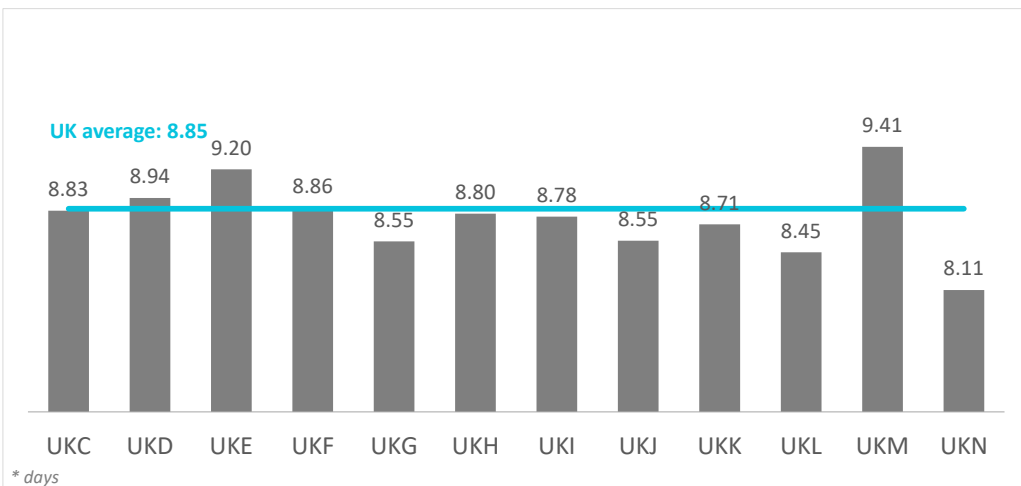

Source: ISTAC (Encuesta sobre el Gasto Turístico).

Expenditure per tourist and trip by source region

United Kingdom (2023)

CANARY ISLANDS: expenditure per tourist and trip by source region (NUTS1)

Code	Region (NUTS1)	Main cities
UKC	North-East	Teesside y Newcastle
UKD	North-West	Manchester y Liverpool
UKE	Yorkshire and The Humber	Leeds y Sheffield
UKF	East Midlands	Nottingham
UKG	West Midlands	Birmingham
UKH	East of England	Cambridge
UKI	London	London
UKJ	South-East	Oxford
UKK	South-West	Bristol y Bath
UKL	Wales	Cardiff
UKM	Scotland	Glasgow y Edinburgh
UKN	Northern Ireland	Belfast

Average length of stay by source region United Kingdom (2023)

CANARY ISLANDS: average length of stay by source region (NUTS1)

Code	Region (NUTS1)	Main cities
UKC	North-East	Teesside y Newcastle
UKD	North-West	Manchester y Liverpool
UKE	Yorkshire and The Humber	Leeds y Sheffield
UKF	East Midlands	Nottingham
UKG	West Midlands	Birmingham
UKH	East of England	Cambridge
UKI	London	London
UKJ	South-East	Oxford
UKK	South-West	Bristol y Bath
UKL	Wales	Cardiff
UKM	Scotland	Glasgow y Edinburgh
UKN	Northern Ireland	Belfast