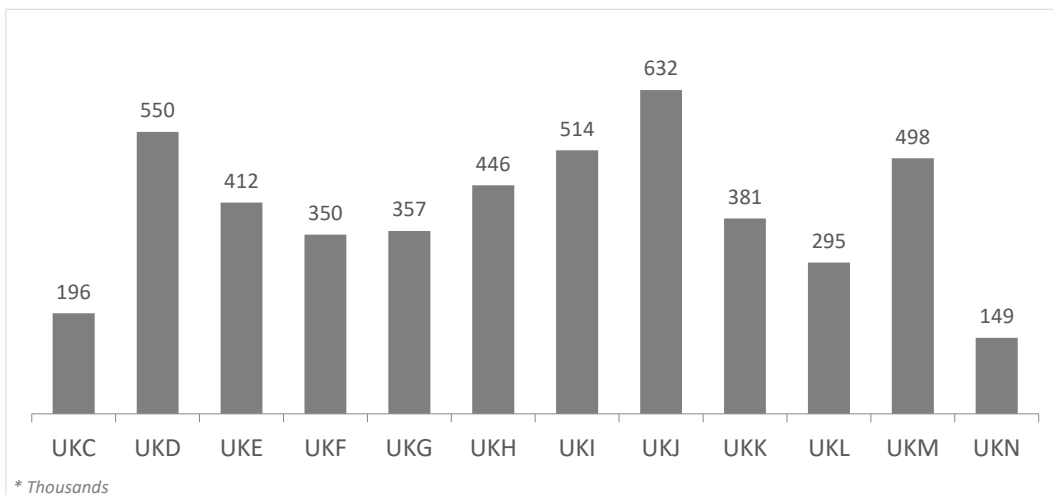

Tourist arrivals by source region United Kingdom (2023)

CANARY ISLANDS: tourist arrivals by source region (NUTS1)

Code	Region (NUTS1)	Main cities	Weight
UKC	North-East	Teesside y Newcastle	4.1%
UKD	North-West	Manchester y Liverpool	11.4%
UKE	Yorkshire and The Humber	Leeds y Sheffield	8.6%
UKF	East Midlands	Nottingham	7.3%
UKG	West Midlands	Birmingham	7.4%
UKH	East of England	Cambridge	9.3%
UKI	London	London	10.7%
UKJ	South-East	Oxford	13.1%
UKK	South-West	Bristol y Bath	7.9%
UKL	Wales	Cardiff	6.1%
UKM	Scotland	Glasgow y Edinburgh	10.4%
UKN	Northern Ireland	Belfast	3.1%

Tourist turnover by source region

United Kingdom (2023)

CANARY ISLANDS: turnover by source region (NUTS1)

Code	Region (NUTS1)	Main cities
UKC	North-East	Teesside y Newcastle
UKD	North-West	Manchester y Liverpool
UKE	Yorkshire and The Humber	Leeds y Sheffield
UKF	East Midlands	Nottingham
UKG	West Midlands	Birmingham
UKH	East of England	Cambridge
UKI	London	London
UKJ	South-East	Oxford
UKK	South-West	Bristol y Bath
UKL	Wales	Cardiff
UKM	Scotland	Glasgow y Edinburgh
UKN	Northern Ireland	Belfast

Average length of stay by source region United Kingdom (2023)

CANARY ISLANDS: average length of stay by source region (NUTS1)

Code	Region (NUTS1)	Main cities
UKC	North-East	Teesside y Newcastle
UKD	North-West	Manchester y Liverpool
UKE	Yorkshire and The Humber	Leeds y Sheffield
UKF	East Midlands	Nottingham
UKG	West Midlands	Birmingham
UKH	East of England	Cambridge
UKI	London	London
UKJ	South-East	Oxford
UKK	South-West	Bristol y Bath
UKL	Wales	Cardiff
UKM	Scotland	Glasgow y Edinburgh
UKN	Northern Ireland	Belfast