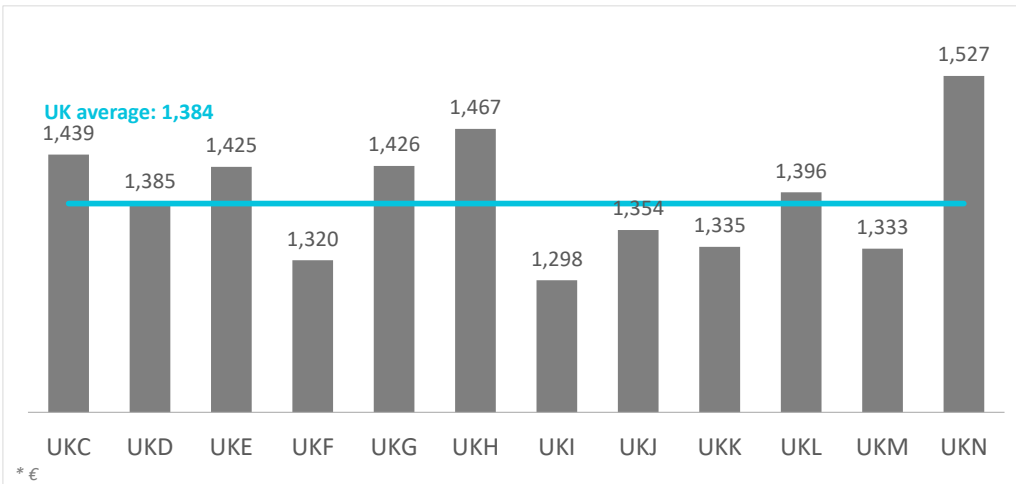

Source: ISTAC (Encuesta sobre el Gasto Turístico).

Average cost of the flight by source region United Kingdom (2023)

CANARY ISLANDS: average cost of the flight by source region (NUTS1)

Code	Region (NUTS1)	Main cities
UKC	North-East	Teesside y Newcastle
UKD	North-West	Manchester y Liverpool
UKE	Yorkshire and The Humber	Leeds y Sheffield
UKF	East Midlands	Nottingham
UKG	West Midlands	Birmingham
UKH	East of England	Cambridge
UKI	London	London
UKJ	South-East	Oxford
UKK	South-West	Bristol y Bath
UKL	Wales	Cardiff
UKM	Scotland	Glasgow y Edinburgh
UKN	Northern Ireland	Belfast

Source: ISTAC (Encuesta sobre el Gasto Turístico).

Expenditure per tourist and trip by source region

United Kingdom (2023)

CANARY ISLANDS: expenditure per tourist and trip by source region (NUTS1)

Code	Region (NUTS1)	Main cities
UKC	North-East	Teesside y Newcastle
UKD	North-West	Manchester y Liverpool
UKE	Yorkshire and The Humber	Leeds y Sheffield
UKF	East Midlands	Nottingham
UKG	West Midlands	Birmingham
UKH	East of England	Cambridge
UKI	London	London
UKJ	South-East	Oxford
UKK	South-West	Bristol y Bath
UKL	Wales	Cardiff
UKM	Scotland	Glasgow y Edinburgh
UKN	Northern Ireland	Belfast