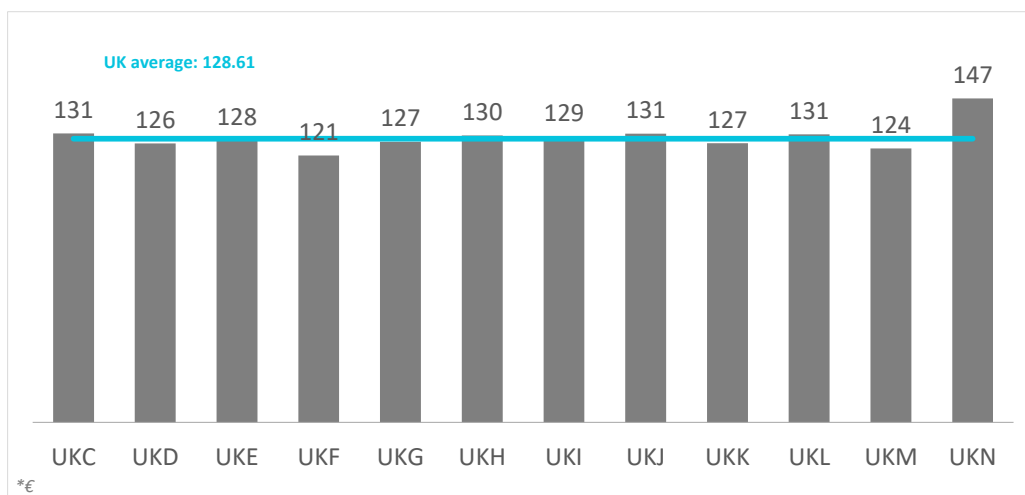

CANARY ISLANDS: average daily expenditure (without flight) by source region (NUTS1)

Code	Region (NUTS1)	Main cities
UKC	North-East	Teesside y Newcastle
UKD	North-West	Manchester y Liverpool
UKE	Yorkshire and The Humber	Leeds y Sheffield
UKF	East Midlands	Nottingham
UKG	West Midlands	Birmingham
UKH	East of England	Cambridge
UKI	London	London
UKJ	South-East	Oxford
UKK	South-West	Bristol y Bath
UKL	Wales	Cardiff
UKM	Scotland	Glasgow y Edinburgh
UKN	Northern Ireland	Belfast