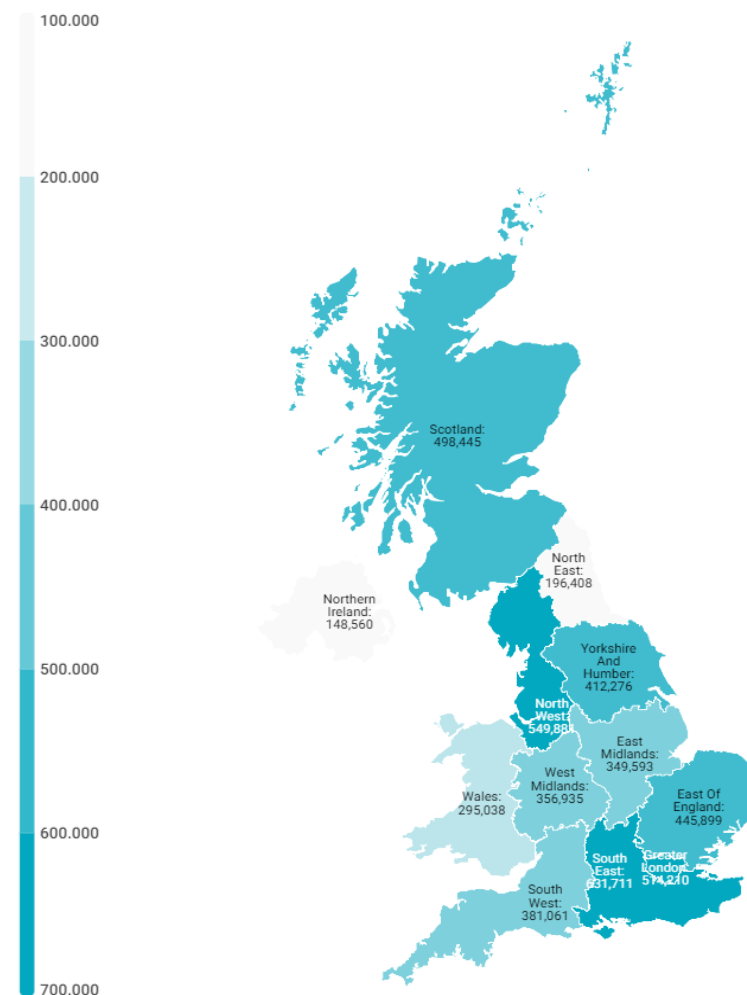

Tourist arrivals by source region United Kingdom (2023)

CANARY ISLANDS: tourist arrivals by source region (NUTS1)

Code	Region (NUTS1)	Main cities	Weight
UKC	North-East	Teesside y Newcastle	4.1%
UKD	North-West	Manchester y Liverpool	11.4%
UKE	Yorkshire and The Humber	Leeds y Sheffield	8.6%
UKF	East Midlands	Nottingham	7.3%
UKG	West Midlands	Birmingham	7.4%
UKH	East of England	Cambridge	9.3%
UKI	London	London	10.7%
UKJ	South-East	Oxford	13.1%
UKK	South-West	Bristol y Bath	7.9%
UKL	Wales	Cardiff	6.1%
UKM	Scotland	Glasgow y Edinburgh	10.4%
UKN	Northern Ireland	Belfast	3.1%

Tourist turnover by source region

United Kingdom (2023)

CANARY ISLANDS: turnover by source region (NUTS1)

Code	Region (NUTS1)	Main cities
UKC	North-East	Teesside y Newcastle
UKD	North-West	Manchester y Liverpool
UKE	Yorkshire and The Humber	Leeds y Sheffield
UKF	East Midlands	Nottingham
UKG	West Midlands	Birmingham
UKH	East of England	Cambridge
UKI	London	London
UKJ	South-East	Oxford
UKK	South-West	Bristol y Bath
UKL	Wales	Cardiff
UKM	Scotland	Glasgow y Edinburgh
UKN	Northern Ireland	Belfast

Source: ISTAC (Encuesta sobre el Gasto Turístico).

Expenditure per tourist and trip by source region

United Kingdom (2023)

CANARY ISLANDS: expenditure per tourist and trip by source region (NUTS1)

Code	Region (NUTS1)	Main cities
UKC	North-East	Teesside y Newcastle
UKD	North-West	Manchester y Liverpool
UKE	Yorkshire and The Humber	Leeds y Sheffield
UKF	East Midlands	Nottingham
UKG	West Midlands	Birmingham
UKH	East of England	Cambridge
UKI	London	London
UKJ	South-East	Oxford
UKK	South-West	Bristol y Bath
UKL	Wales	Cardiff
UKM	Scotland	Glasgow y Edinburgh
UKN	Northern Ireland	Belfast