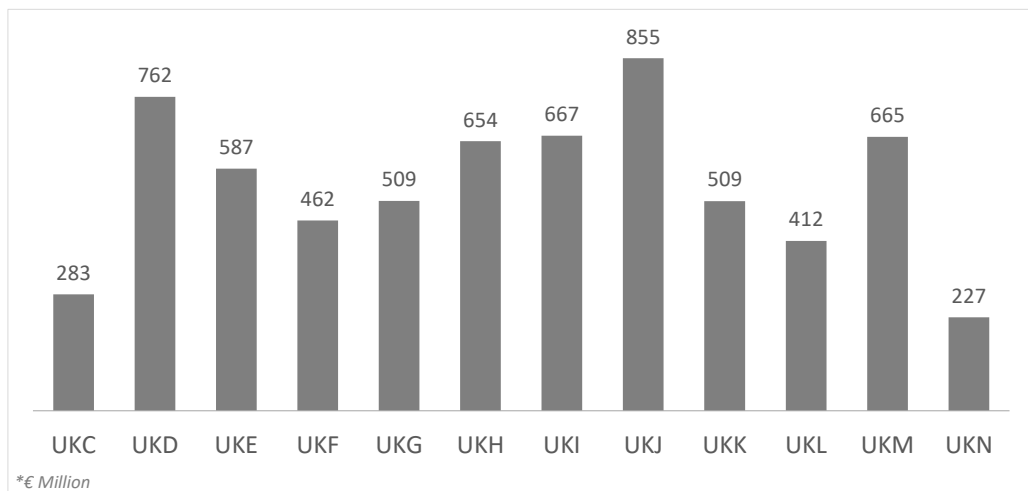

Tourist arrivals by source region United Kingdom (2023)

CANARY ISLANDS: tourist arrivals by source region (NUTS1)

Code	Region (NUTS1)	Main cities	Weight
UKC	North-East	Teesside y Newcastle	4.1%
UKD	North-West	Manchester y Liverpool	11.4%
UKE	Yorkshire and The Humber	Leeds y Sheffield	8.6%
UKF	East Midlands	Nottingham	7.3%
UKG	West Midlands	Birmingham	7.4%
UKH	East of England	Cambridge	9.3%
UKI	London	London	10.7%
UKJ	South-East	Oxford	13.1%
UKK	South-West	Bristol y Bath	7.9%
UKL	Wales	Cardiff	6.1%
UKM	Scotland	Glasgow y Edinburgh	10.4%
UKN	Northern Ireland	Belfast	3.1%

Tourist turnover by source region

United Kingdom (2023)

CANARY ISLANDS: turnover by source region (NUTS1)

Code	Region (NUTS1)	Main cities
UKC	North-East	Teesside y Newcastle
UKD	North-West	Manchester y Liverpool
UKE	Yorkshire and The Humber	Leeds y Sheffield
UKF	East Midlands	Nottingham
UKG	West Midlands	Birmingham
UKH	East of England	Cambridge
UKI	London	London
UKJ	South-East	Oxford
UKK	South-West	Bristol y Bath
UKL	Wales	Cardiff
UKM	Scotland	Glasgow y Edinburgh
UKN	Northern Ireland	Belfast

Average length of stay by source region United Kingdom (2023)

CANARY ISLANDS: average length of stay by source region (NUTS1)

Code	Region (NUTS1)	Main cities
UKC	North-East	Teesside y Newcastle
UKD	North-West	Manchester y Liverpool
UKE	Yorkshire and The Humber	Leeds y Sheffield
UKF	East Midlands	Nottingham
UKG	West Midlands	Birmingham
UKH	East of England	Cambridge
UKI	London	London
UKJ	South-East	Oxford
UKK	South-West	Bristol y Bath
UKL	Wales	Cardiff
UKM	Scotland	Glasgow y Edinburgh
UKN	Northern Ireland	Belfast