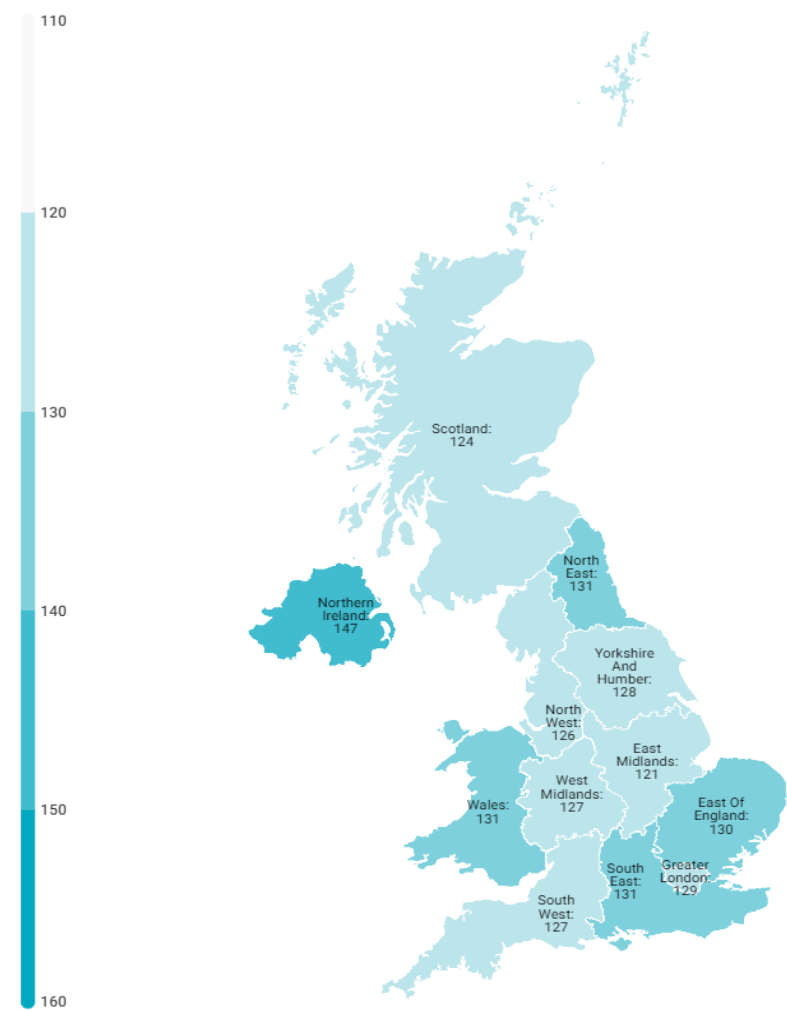

Tourist arrivals by source region United Kingdom (2023)

CANARY ISLANDS: tourist arrivals by source region (NUTS1)

Code	Region (NUTS1)	Main cities	Weight
UKC	North-East	Teesside y Newcastle	4.1%
UKD	North-West	Manchester y Liverpool	11.4%
UKE	Yorkshire and The Humber	Leeds y Sheffield	8.6%
UKF	East Midlands	Nottingham	7.3%
UKG	West Midlands	Birmingham	7.4%
UKH	East of England	Cambridge	9.3%
UKI	London	London	10.7%
UKJ	South-East	Oxford	13.1%
UKK	South-West	Bristol y Bath	7.9%
UKL	Wales	Cardiff	6.1%
UKM	Scotland	Glasgow y Edinburgh	10.4%
UKN	Northern Ireland	Belfast	3.1%

Tourist turnover by source region

United Kingdom (2023)

CANARY ISLANDS: turnover by source region (NUTS1)

Code	Region (NUTS1)	Main cities
UKC	North-East	Teesside y Newcastle
UKD	North-West	Manchester y Liverpool
UKE	Yorkshire and The Humber	Leeds y Sheffield
UKF	East Midlands	Nottingham
UKG	West Midlands	Birmingham
UKH	East of England	Cambridge
UKI	London	London
UKJ	South-East	Oxford
UKK	South-West	Bristol y Bath
UKL	Wales	Cardiff
UKM	Scotland	Glasgow y Edinburgh
UKN	Northern Ireland	Belfast

Code	Region (NUTS1)	Main cities
UKC	North-East	Teesside y Newcastle
UKD	North-West	Manchester y Liverpool
UKE	Yorkshire and The Humber	Leeds y Sheffield
UKF	East Midlands	Nottingham
UKG	West Midlands	Birmingham
UKH	East of England	Cambridge
UKI	London	London
UKJ	South-East	Oxford
UKK	South-West	Bristol y Bath
UKL	Wales	Cardiff
UKM	Scotland	Glasgow y Edinburgh
UKN	Northern Ireland	Belfast