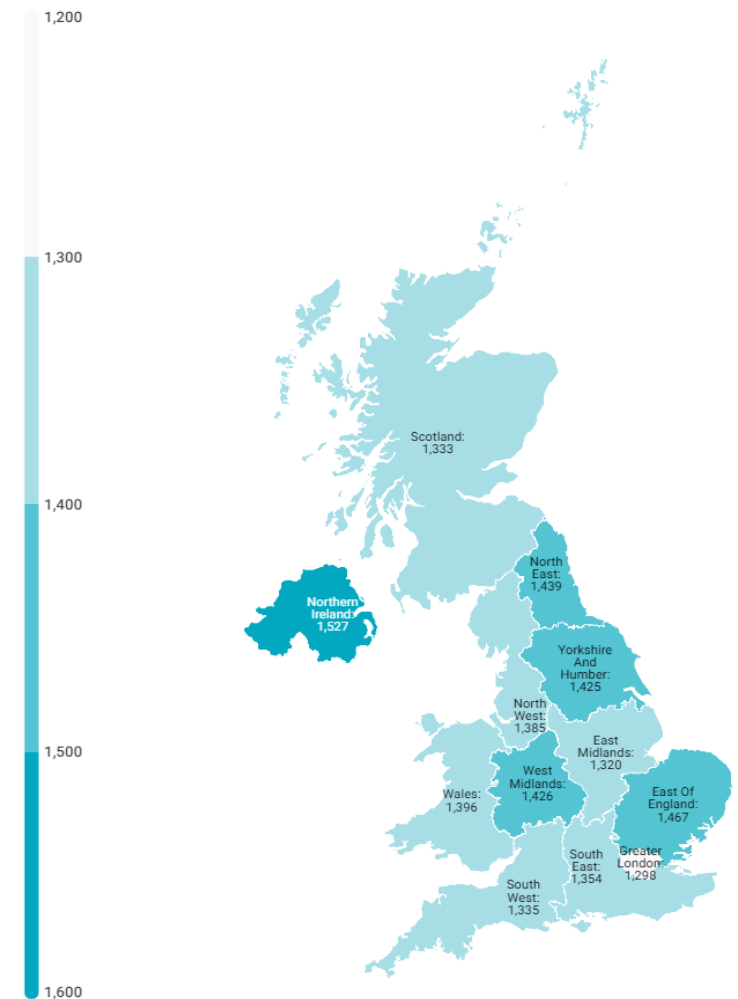

Tourist arrivals by source region United Kingdom (2023)

CANARY ISLANDS: tourist arrivals by source region (NUTS1)

Code	Region (NUTS1)	Main cities	Weight
UKC	North-East	Teesside y Newcastle	4.1%
UKD	North-West	Manchester y Liverpool	11.4%
UKE	Yorkshire and The Humber	Leeds y Sheffield	8.6%
UKF	East Midlands	Nottingham	7.3%
UKG	West Midlands	Birmingham	7.4%
UKH	East of England	Cambridge	9.3%
UKI	London	London	10.7%
UKJ	South-East	Oxford	13.1%
UKK	South-West	Bristol y Bath	7.9%
UKL	Wales	Cardiff	6.1%
UKM	Scotland	Glasgow y Edinburgh	10.4%
UKN	Northern Ireland	Belfast	3.1%

Source: ISTAC (Encuesta sobre el Gasto Turístico).

Expenditure per tourist and trip by source region

United Kingdom (2023)

CANARY ISLANDS: expenditure per tourist and trip by source region (NUTS1)

Code	Region (NUTS1)	Main cities
UKC	North-East	Teesside y Newcastle
UKD	North-West	Manchester y Liverpool
UKE	Yorkshire and The Humber	Leeds y Sheffield
UKF	East Midlands	Nottingham
UKG	West Midlands	Birmingham
UKH	East of England	Cambridge
UKI	London	London
UKJ	South-East	Oxford
UKK	South-West	Bristol y Bath
UKL	Wales	Cardiff
UKM	Scotland	Glasgow y Edinburgh
UKN	Northern Ireland	Belfast

Average length of stay by source region United Kingdom (2023)

CANARY ISLANDS: average length of stay by source region (NUTS1)

Code	Region (NUTS1)	Main cities
UKC	North-East	Teesside y Newcastle
UKD	North-West	Manchester y Liverpool
UKE	Yorkshire and The Humber	Leeds y Sheffield
UKF	East Midlands	Nottingham
UKG	West Midlands	Birmingham
UKH	East of England	Cambridge
UKI	London	London
UKJ	South-East	Oxford
UKK	South-West	Bristol y Bath
UKL	Wales	Cardiff
UKM	Scotland	Glasgow y Edinburgh
UKN	Northern Ireland	Belfast