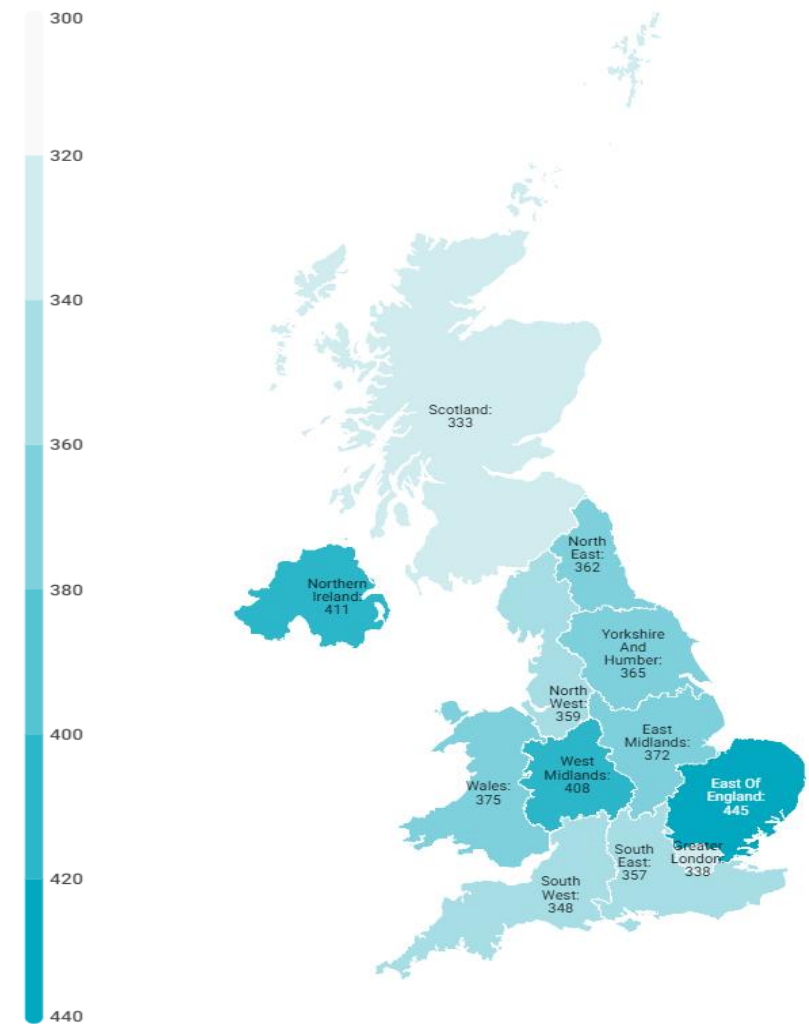

Tourist arrivals by source region United Kingdom (2023)

CANARY ISLANDS: tourist arrivals by source region (NUTS1)

Code	Region (NUTS1)	Main cities	Weight
UKC	North-East	Teesside y Newcastle	4.1%
UKD	North-West	Manchester y Liverpool	11.4%
UKE	Yorkshire and The Humber	Leeds y Sheffield	8.6%
UKF	East Midlands	Nottingham	7.3%
UKG	West Midlands	Birmingham	7.4%
UKH	East of England	Cambridge	9.3%
UKI	London	London	10.7%
UKJ	South-East	Oxford	13.1%
UKK	South-West	Bristol y Bath	7.9%
UKL	Wales	Cardiff	6.1%
UKM	Scotland	Glasgow y Edinburgh	10.4%
UKN	Northern Ireland	Belfast	3.1%

Code	Region (NUTS1)	Main cities
UKC	North-East	Teesside y Newcastle
UKD	North-West	Manchester y Liverpool
UKE	Yorkshire and The Humber	Leeds y Sheffield
UKF	East Midlands	Nottingham
UKG	West Midlands	Birmingham
UKH	East of England	Cambridge
UKI	London	London
UKJ	South-East	Oxford
UKK	South-West	Bristol y Bath
UKL	Wales	Cardiff
UKM	Scotland	Glasgow y Edinburgh
UKN	Northern Ireland	Belfast

Source: ISTAC (Encuesta sobre el Gasto Turístico).

Expenditure per tourist and trip by source region

United Kingdom (2023)

CANARY ISLANDS: expenditure per tourist and trip by source region (NUTS1)

Code	Region (NUTS1)	Main cities
UKC	North-East	Teesside y Newcastle
UKD	North-West	Manchester y Liverpool
UKE	Yorkshire and The Humber	Leeds y Sheffield
UKF	East Midlands	Nottingham
UKG	West Midlands	Birmingham
UKH	East of England	Cambridge
UKI	London	London
UKJ	South-East	Oxford
UKK	South-West	Bristol y Bath
UKL	Wales	Cardiff
UKM	Scotland	Glasgow y Edinburgh
UKN	Northern Ireland	Belfast