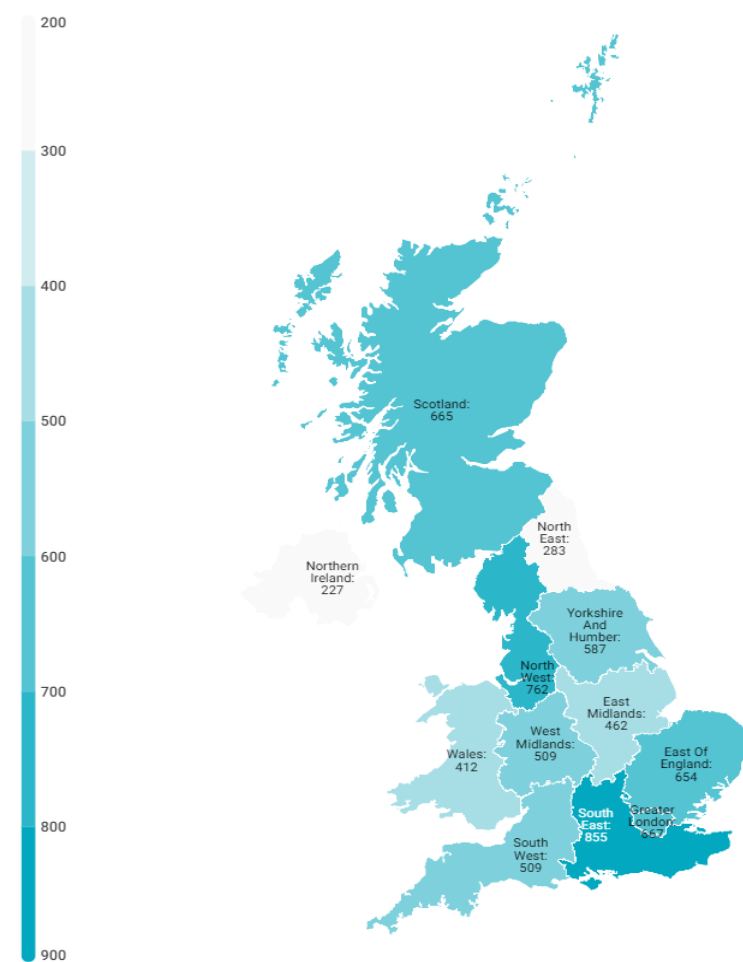

Tourist arrivals by source region United Kingdom (2023)

CANARY ISLANDS: tourist arrivals by source region (NUTS1)

Code	Region (NUTS1)	Main cities	Weight
UKC	North-East	Teesside y Newcastle	4.1%
UKD	North-West	Manchester y Liverpool	11.4%
UKE	Yorkshire and The Humber	Leeds y Sheffield	8.6%
UKF	East Midlands	Nottingham	7.3%
UKG	West Midlands	Birmingham	7.4%
UKH	East of England	Cambridge	9.3%
UKI	London	London	10.7%
UKJ	South-East	Oxford	13.1%
UKK	South-West	Bristol y Bath	7.9%
UKL	Wales	Cardiff	6.1%
UKM	Scotland	Glasgow y Edinburgh	10.4%
UKN	Northern Ireland	Belfast	3.1%

Tourist turnover by source region

United Kingdom (2023)

CANARY ISLANDS: turnover by source region (NUTS1)

Code	Region (NUTS1)	Main cities
UKC	North-East	Teesside y Newcastle
UKD	North-West	Manchester y Liverpool
UKE	Yorkshire and The Humber	Leeds y Sheffield
UKF	East Midlands	Nottingham
UKG	West Midlands	Birmingham
UKH	East of England	Cambridge
UKI	London	London
UKJ	South-East	Oxford
UKK	South-West	Bristol y Bath
UKL	Wales	Cardiff
UKM	Scotland	Glasgow y Edinburgh
UKN	Northern Ireland	Belfast

Source: ISTAC (Encuesta sobre el Gasto Turístico).

Average daily expenditure by source region United Kingdom (2023)

CANARY ISLANDS: average daily expenditure by source region (NUTS1)

Code	Region (NUTS1)	Main cities
UKC	North-East	Teesside y Newcastle
UKD	North-West	Manchester y Liverpool
UKE	Yorkshire and The Humber	Leeds y Sheffield
UKF	East Midlands	Nottingham
UKG	West Midlands	Birmingham
UKH	East of England	Cambridge
UKI	London	London
UKJ	South-East	Oxford
UKK	South-West	Bristol y Bath
UKL	Wales	Cardiff
UKM	Scotland	Glasgow y Edinburgh
UKN	Northern Ireland	Belfast