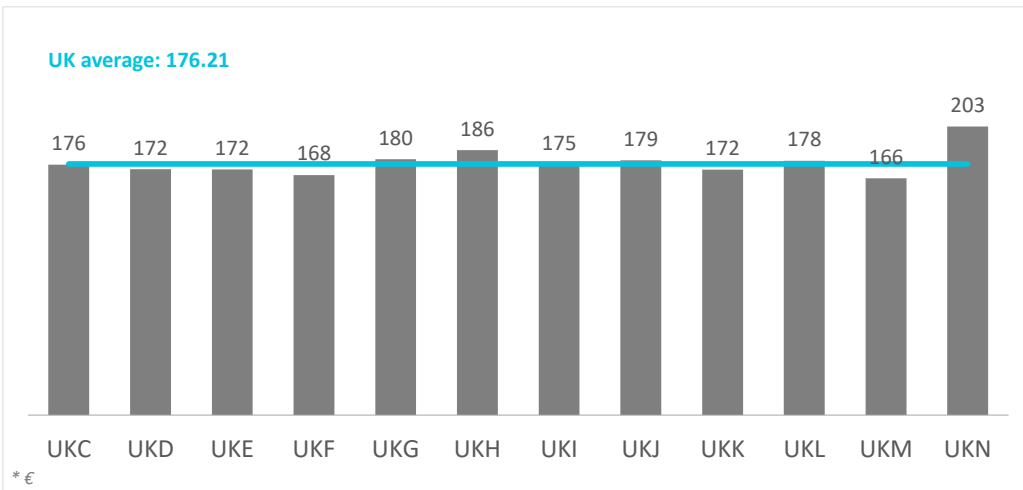

Tourist arrivals by source region United Kingdom (2023)

CANARY ISLANDS: tourist arrivals by source region (NUTS1)

Code	Region (NUTS1)	Main cities	Weight
UKC	North-East	Teesside y Newcastle	4.1%
UKD	North-West	Manchester y Liverpool	11.4%
UKE	Yorkshire and The Humber	Leeds y Sheffield	8.6%
UKF	East Midlands	Nottingham	7.3%
UKG	West Midlands	Birmingham	7.4%
UKH	East of England	Cambridge	9.3%
UKI	London	London	10.7%
UKJ	South-East	Oxford	13.1%
UKK	South-West	Bristol y Bath	7.9%
UKL	Wales	Cardiff	6.1%
UKM	Scotland	Glasgow y Edinburgh	10.4%
UKN	Northern Ireland	Belfast	3.1%

Tourist turnover by source region

United Kingdom (2023)

CANARY ISLANDS: turnover by source region (NUTS1)

Code	Region (NUTS1)	Main cities
UKC	North-East	Teesside y Newcastle
UKD	North-West	Manchester y Liverpool
UKE	Yorkshire and The Humber	Leeds y Sheffield
UKF	East Midlands	Nottingham
UKG	West Midlands	Birmingham
UKH	East of England	Cambridge
UKI	London	London
UKJ	South-East	Oxford
UKK	South-West	Bristol y Bath
UKL	Wales	Cardiff
UKM	Scotland	Glasgow y Edinburgh
UKN	Northern Ireland	Belfast

Source: ISTAC (Encuesta sobre el Gasto Turístico).

Average daily expenditure by source region United Kingdom (2023)

CANARY ISLANDS: average daily expenditure by source region (NUTS1)

Code	Region (NUTS1)	Main cities
UKC	North-East	Teesside y Newcastle
UKD	North-West	Manchester y Liverpool
UKE	Yorkshire and The Humber	Leeds y Sheffield
UKF	East Midlands	Nottingham
UKG	West Midlands	Birmingham
UKH	East of England	Cambridge
UKI	London	London
UKJ	South-East	Oxford
UKK	South-West	Bristol y Bath
UKL	Wales	Cardiff
UKM	Scotland	Glasgow y Edinburgh
UKN	Northern Ireland	Belfast