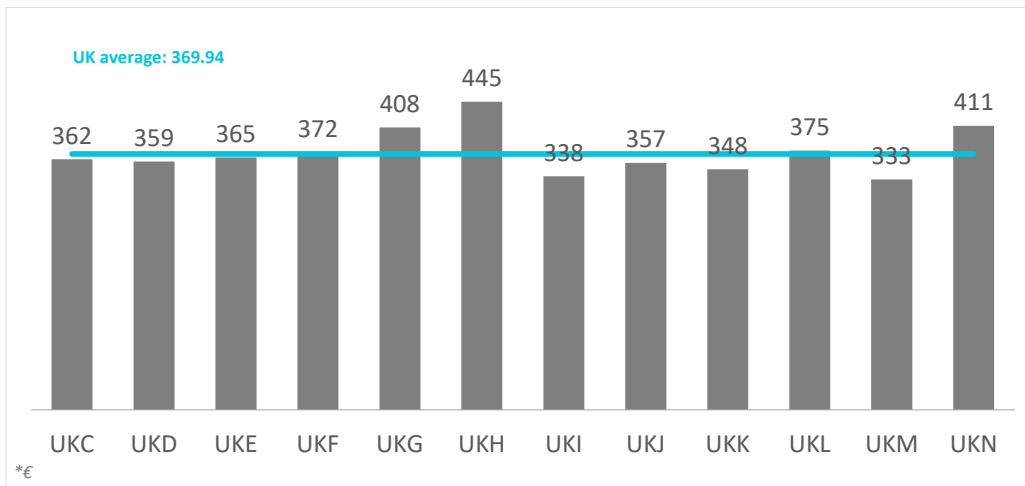

CANARY ISLANDS: average cost of the flight by source region (NUTS1)

Code	Region (NUTS1)	Main cities
UKC	North-East	Teesside y Newcastle
UKD	North-West	Manchester y Liverpool
UKE	Yorkshire and The Humber	Leeds y Sheffield
UKF	East Midlands	Nottingham
UKG	West Midlands	Birmingham
UKH	East of England	Cambridge
UKI	London	London
UKJ	South-East	Oxford
UKK	South-West	Bristol y Bath
UKL	Wales	Cardiff
UKM	Scotland	Glasgow y Edinburgh
UKN	Northern Ireland	Belfast