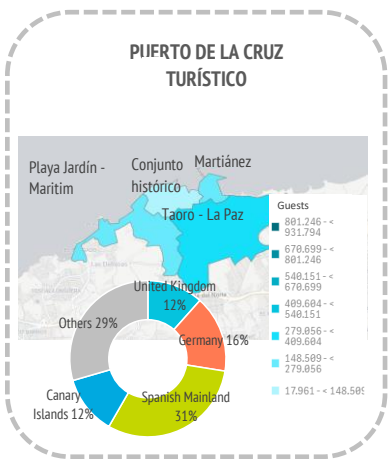

Tourist areas	Adeje turístico					Las Américas - Los Cristianos			Abona			Isora		Puerto de la Cruz turístico			Others	Tenerife	
Description	Callao Salvaje	Playa Paraiso	Playa de El Duque	Costa Adeje	Torviscas-Fañabé Alto	Las Américas-Adeje	Las Américas-Arona	Los Cristianos	Costa del Silencio	El Médano	Golf del Sur	Los Gigantes	Puerto Santiago	Playa Jardín-Maritim	Conjunto histórico	Taoro-La Paz	Martínez		
International	91.5%	87.1%	89.7%	92.9%	83.8%	89.8%	91.5%	91.0%	88.4%	67.2%	77.9%	96.2%	85.1%	54.7%	52.5%	63.9%	48.5%	50.7%	79.9%
- United Kingdom	37.5%	42.0%	46.2%	50.2%	49.6%	43.3%	47.1%	52.6%	30.4%	23.2%	50.7%	46.4%	34.7%	7.3%	6.6%	15.9%	11.8%	13.5%	37.4%
- Germany	5.3%	13.5%	12.1%	9.6%	2.3%	5.0%	3.3%	3.8%	2.8%	14.2%	3.5%	6.9%	7.1%	17.4%	13.0%	16.1%	16.3%	6.6%	8.3%
- Others	48.7%	31.5%	31.3%	33.1%	31.9%	41.5%	41.2%	34.6%	55.2%	29.8%	23.7%	42.9%	43.3%	29.9%	33.0%	31.8%	20.4%	30.6%	34.2%
Spain	8.5%	12.9%	10.3%	7.1%	16.2%	10.2%	8.5%	9.0%	11.6%	32.8%	22.1%	3.8%	14.9%	45.3%	47.5%	36.1%	51.5%	49.3%	20.1%
- Spanish Mainland	5.3%	6.8%	7.5%	3.1%	11.5%	5.7%	5.1%	5.3%	1.1%	9.2%	14.3%	1.9%	5.0%	33.5%	26.8%	22.8%	49.1%	23.2%	11.8%
- Canary Islands	3.2%	6.2%	2.8%	4.0%	4.8%	4.5%	3.4%	3.7%	10.5%	23.5%	7.7%	1.8%	9.8%	11.9%	20.6%	13.4%	2.4%	26.1%	8.3%
Total	100%	100%	100%	100%	100%	100%	100%	100%	100%	100%	100%	100%	100%	100%	100%	100%	100%	100%	100%