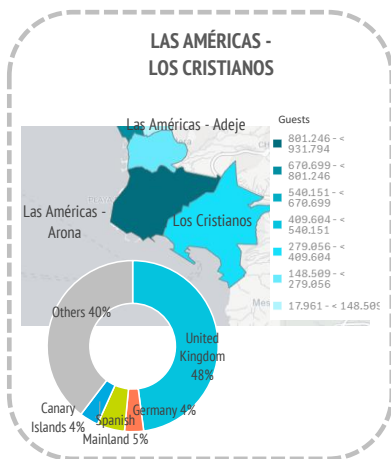

Tourist areas	Adeje turístico					Las Américas - Los Cristianos			Abona			Isora		Puerto de la Cruz turístico			Others	Tenerife	
Description	Callao Salvaje	Playa Paraiso	Playa de El Duque	Costa Adeje	Torviscas-Fañabé Alto	Las Américas-Adeje	Las Américas-Arona	Los Cristianos	Costa del Silencio	El Médano	Golf del Sur	Los Gigantes	Puerto Santiago	Playa Jardín-Maritim	Conjunto histórico	Taoro-La Paz	Martínez		
International	91.5%	87.1%	89.7%	92.9%	83.8%	89.8%	91.5%	91.0%	88.4%	67.2%	77.9%	96.2%	85.1%	54.7%	52.5%	63.9%	48.5%	50.7%	79.9%
- United Kingdom	37.5%	42.0%	46.2%	50.2%	49.6%	43.3%	47.1%	52.6%	30.4%	23.2%	50.7%	46.4%	34.7%	7.3%	6.6%	15.9%	11.8%	13.5%	37.4%
- Germany	5.3%	13.5%	12.1%	9.6%	2.3%	5.0%	3.3%	3.8%	2.8%	14.2%	3.5%	6.9%	7.1%	17.4%	13.0%	16.1%	16.3%	6.6%	8.3%
- Others	48.7%	31.5%	31.3%	33.1%	31.9%	41.5%	41.2%	34.6%	55.2%	29.8%	23.7%	42.9%	43.3%	29.9%	33.0%	31.8%	20.4%	30.6%	34.2%
Spain	8.5%	12.9%	10.3%	7.1%	16.2%	10.2%	8.5%	9.0%	11.6%	32.8%	22.1%	3.8%	14.9%	45.3%	47.5%	36.1%	51.5%	49.3%	20.1%
- Spanish Mainland	5.3%	6.8%	7.5%	3.1%	11.5%	5.7%	5.1%	5.3%	1.1%	9.2%	14.3%	1.9%	5.0%	33.5%	26.8%	22.8%	49.1%	23.2%	11.8%
- Canary Islands	3.2%	6.2%	2.8%	4.0%	4.8%	4.5%	3.4%	3.7%	10.5%	23.5%	7.7%	1.8%	9.8%	11.9%	20.6%	13.4%	2.4%	26.1%	8.3%
Total	100%	100%	100%	100%	100%	100%	100%	100%	100%	100%	100%	100%	100%	100%	100%	100%	100%	100%	100%