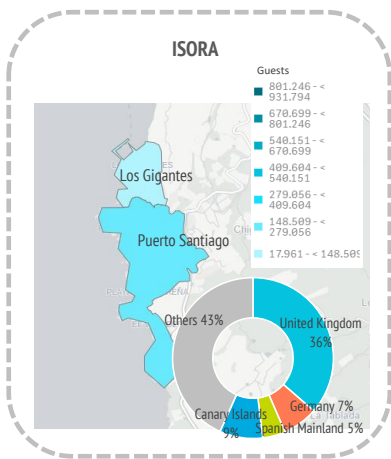

Tourist areas	Adeje turístico					Las Américas - Los Cristianos			Abona			Isora		Puerto de la Cruz turístico			Others	Tenerife	
Description	Callao Salvaje	Playa Paraiso	Playa de El Duque	Costa Adeje	Torviscas-Fañabé Alto	Las Américas-Adeje	Las Américas-Arona	Los Cristianos	Costa del Silencio	El Médano	Golf del Sur	Los Gigantes	Puerto Santiago	Playa Jardín-Maritim	Conjunto histórico	Taoro-La Paz	Martínez		
International	91.5%	87.1%	89.7%	92.9%	83.8%	89.8%	91.5%	91.0%	88.4%	67.2%	77.9%	96.2%	85.1%	54.7%	52.5%	63.9%	48.5%	50.7%	79.9%
- United Kingdom	37.5%	42.0%	46.2%	50.2%	49.6%	43.3%	47.1%	52.6%	30.4%	23.2%	50.7%	46.4%	34.7%	7.3%	6.6%	15.9%	11.8%	13.5%	37.4%
- Germany	5.3%	13.5%	12.1%	9.6%	2.3%	5.0%	3.3%	3.8%	2.8%	14.2%	3.5%	6.9%	7.1%	17.4%	13.0%	16.1%	16.3%	6.6%	8.3%
- Others	48.7%	31.5%	31.3%	33.1%	31.9%	41.5%	41.2%	34.6%	55.2%	29.8%	23.7%	42.9%	43.3%	29.9%	33.0%	31.8%	20.4%	30.6%	34.2%
Spain	8.5%	12.9%	10.3%	7.1%	16.2%	10.2%	8.5%	9.0%	11.6%	32.8%	22.1%	3.8%	14.9%	45.3%	47.5%	36.1%	51.5%	49.3%	20.1%
- Spanish Mainland	5.3%	6.8%	7.5%	3.1%	11.5%	5.7%	5.1%	5.3%	1.1%	9.2%	14.3%	1.9%	5.0%	33.5%	26.8%	22.8%	49.1%	23.2%	11.8%
- Canary Islands	3.2%	6.2%	2.8%	4.0%	4.8%	4.5%	3.4%	3.7%	10.5%	23.5%	7.7%	1.8%	9.8%	11.9%	20.6%	13.4%	2.4%	26.1%	8.3%
Total	100%	100%	100%	100%	100%	100%	100%	100%	100%	100%	100%	100%	100%	100%	100%	100%	100%	100%	100%