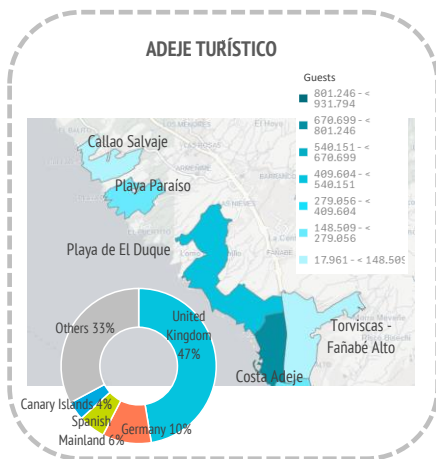

Tourist areas	Adeje turístico					Las Américas - Los Cristianos			Abona			Isora		Puerto de la Cruz turístico			Others	Tenerife	
Description	Callao Salvaje	Playa Paraiso	Playa de El Duque	Costa Adeje	Torviscas-Fañabé Alto	Las Américas-Adeje	Las Américas-Arona	Los Cristianos	Costa del Silencio	El Médano	Golf del Sur	Los Gigantes	Puerto Santiago	Playa Jardín-Maritim	Conjunto histórico	Taoro-La Paz	Martínez		
International	91.5%	87.1%	89.7%	92.9%	83.8%	89.8%	91.5%	91.0%	88.4%	67.2%	77.9%	96.2%	85.1%	54.7%	52.5%	63.9%	48.5%	50.7%	79.9%
- United Kingdom	37.5%	42.0%	46.2%	50.2%	49.6%	43.3%	47.1%	52.6%	30.4%	23.2%	50.7%	46.4%	34.7%	7.3%	6.6%	15.9%	11.8%	13.5%	37.4%
- Germany	5.3%	13.5%	12.1%	9.6%	2.3%	5.0%	3.3%	3.8%	2.8%	14.2%	3.5%	6.9%	7.1%	17.4%	13.0%	16.1%	16.3%	6.6%	8.3%
- Others	48.7%	31.5%	31.3%	33.1%	31.9%	41.5%	41.2%	34.6%	55.2%	29.8%	23.7%	42.9%	43.3%	29.9%	33.0%	31.8%	20.4%	30.6%	34.2%
Spain	8.5%	12.9%	10.3%	7.1%	16.2%	10.2%	8.5%	9.0%	11.6%	32.8%	22.1%	3.8%	14.9%	45.3%	47.5%	36.1%	51.5%	49.3%	20.1%
- Spanish Mainland	5.3%	6.8%	7.5%	3.1%	11.5%	5.7%	5.1%	5.3%	1.1%	9.2%	14.3%	1.9%	5.0%	33.5%	26.8%	22.8%	49.1%	23.2%	11.8%
- Canary Islands	3.2%	6.2%	2.8%	4.0%	4.8%	4.5%	3.4%	3.7%	10.5%	23.5%	7.7%	1.8%	9.8%	11.9%	20.6%	13.4%	2.4%	26.1%	8.3%
Total	100%	100%	100%	100%	100%	100%	100%	100%	100%	100%	100%	100%	100%	100%	100%	100%	100%	100%	100%