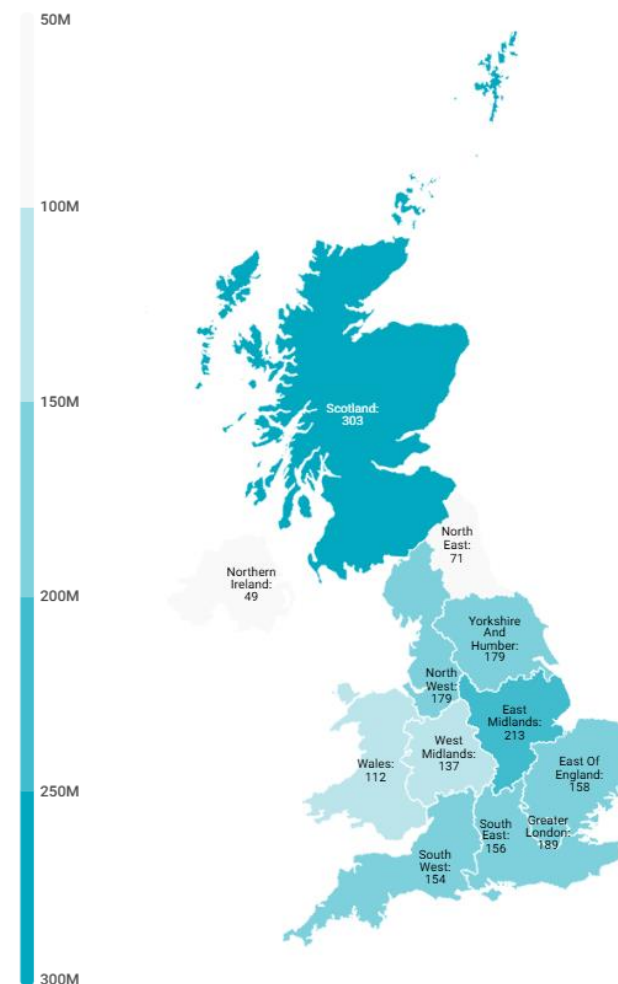

Tourist turnover by source region

United Kingdom (2024Q1)

CANARY ISLANDS: turnover by source region (NUTS1)

Code	Region (NUTS1)	Main cities
UKC	North-East	Teesside y Newcastle
UKD	North-West	Manchester y Liverpool
UKE	Yorkshire and The Humber	Leeds y Sheffield
UKF	East Midlands	Nottingham
UKG	West Midlands	Birmingham
UKH	East of England	Cambridge
UKI	London	London
UKJ	South-East	Oxford
UKK	South-West	Bristol y Bath
UKL	Wales	Cardiff
UKM	Scotland	Glasgow y Edinburgh
UKN	Northern Ireland	Belfast