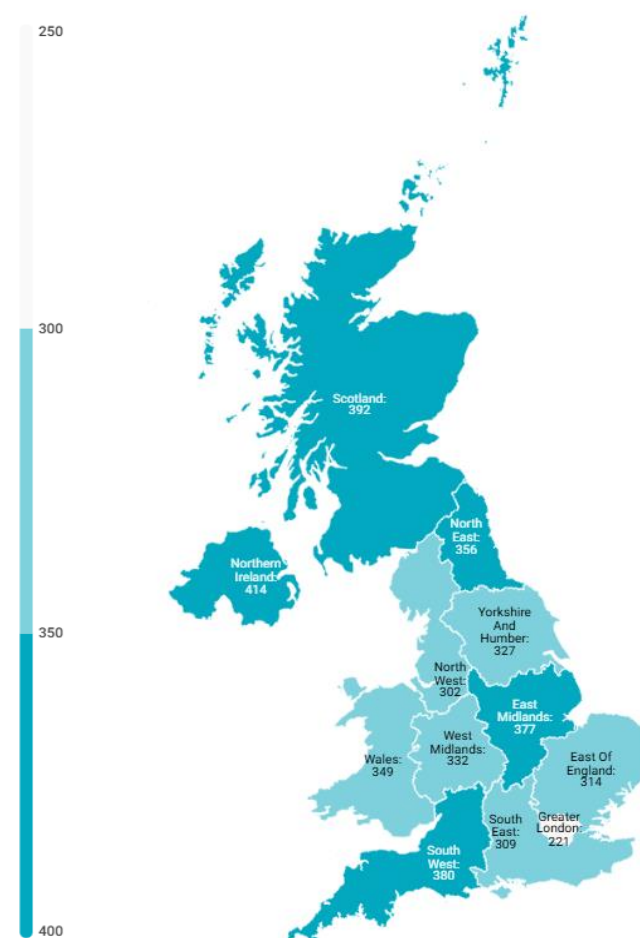

Average cost of the flight by source region United Kingdom (2024Q1)

CANARY ISLANDS: average cost of the flight by source region (NUTS1)

Code	Region (NUTS1)	Main cities
UKC	North-East	Teesside y Newcastle
UKD	North-West	Manchester y Liverpool
UKE	Yorkshire and The Humber	Leeds y Sheffield
UKF	East Midlands	Nottingham
UKG	West Midlands	Birmingham
UKH	East of England	Cambridge
UKI	London	London
UKJ	South-East	Oxford
UKK	South-West	Bristol y Bath
UKL	Wales	Cardiff
UKM	Scotland	Glasgow y Edinburgh
UKN	Northern Ireland	Belfast