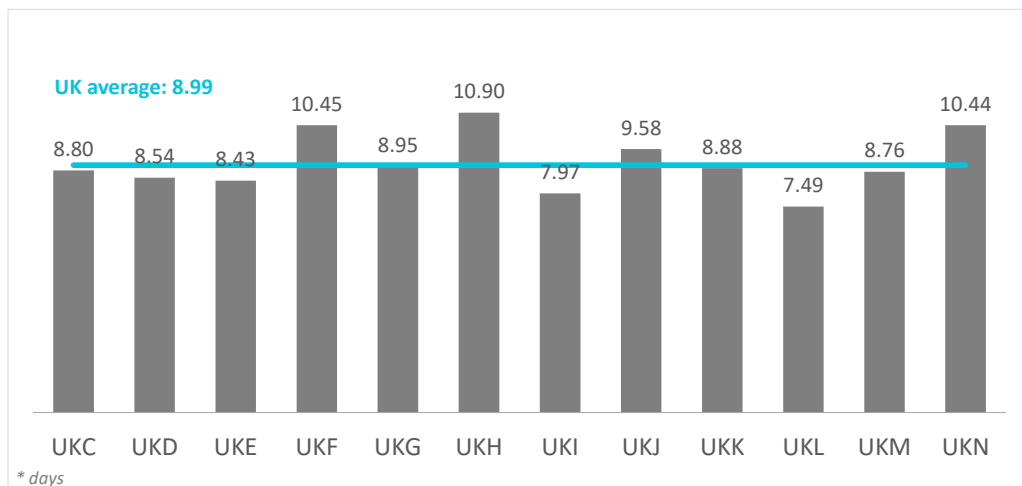

Average length of stay by source region United Kingdom (2024Q1)

CANARY ISLANDS: average length of stay by source region (NUTS1)

Code	Region (NUTS1)	Main cities
UKC	North-East	Teesside y Newcastle
UKD	North-West	Manchester y Liverpool
UKE	Yorkshire and The Humber	Leeds y Sheffield
UKF	East Midlands	Nottingham
UKG	West Midlands	Birmingham
UKH	East of England	Cambridge
UKI	London	London
UKJ	South-East	Oxford
UKK	South-West	Bristol y Bath
UKL	Wales	Cardiff
UKM	Scotland	Glasgow y Edinburgh
UKN	Northern Ireland	Belfast