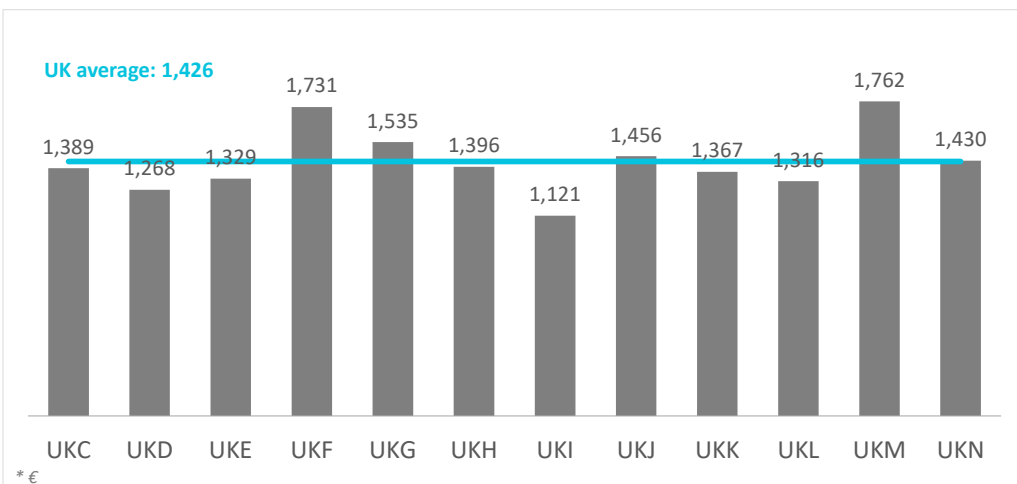

Expenditure per tourist and trip by source region United Kingdom (2024Q1)

CANARY ISLANDS: expenditure per tourist and trip by source region (NUTS1)

Code	Region (NUTS1)	Main cities
UKC	North-East	Teesside y Newcastle
UKD	North-West	Manchester y Liverpool
UKE	Yorkshire and The Humber	Leeds y Sheffield
UKF	East Midlands	Nottingham
UKG	West Midlands	Birmingham
UKH	East of England	Cambridge
UKI	London	London
UKJ	South-East	Oxford
UKK	South-West	Bristol y Bath
UKL	Wales	Cardiff
UKM	Scotland	Glasgow y Edinburgh
UKN	Northern Ireland	Belfast