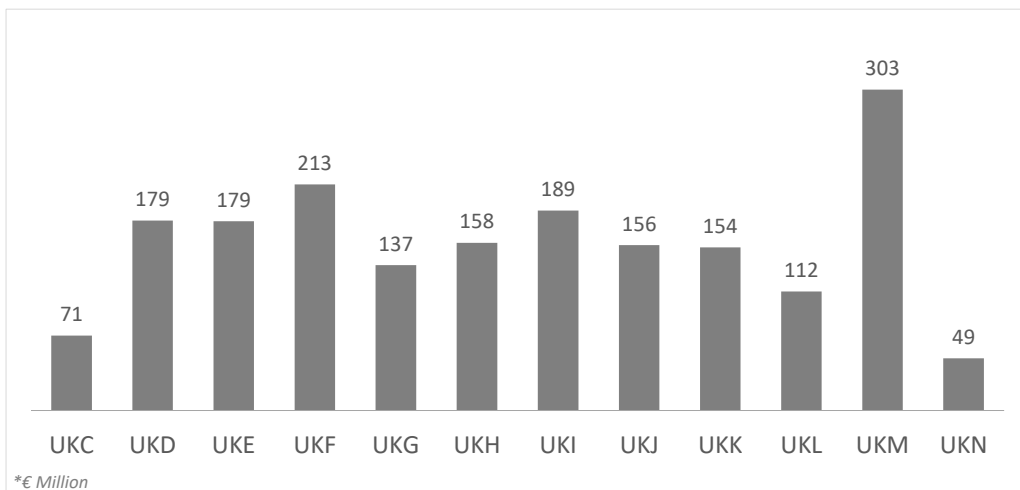

Tourist turnover by source region

United Kingdom (2024Q1)

CANARY ISLANDS: turnover by source region (NUTS1)

Code	Region (NUTS1)	Main cities
UKC	North-East	Teesside y Newcastle
UKD	North-West	Manchester y Liverpool
UKE	Yorkshire and The Humber	Leeds y Sheffield
UKF	East Midlands	Nottingham
UKG	West Midlands	Birmingham
UKH	East of England	Cambridge
UKI	London	London
UKJ	South-East	Oxford
UKK	South-West	Bristol y Bath
UKL	Wales	Cardiff
UKM	Scotland	Glasgow y Edinburgh
UKN	Northern Ireland	Belfast