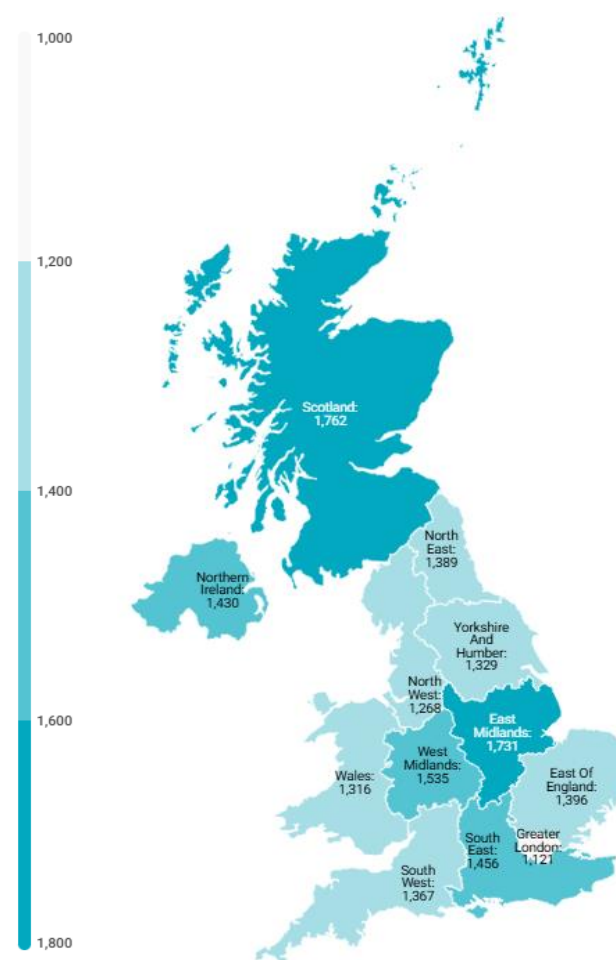

### CANARY ISLANDS: tourist arrivals by source region (NUTS1)

Code	Region (NUTS1)	Main cities	Weight
UKC	North-East	Teesside y Newcastle	3.8%
UKD	North-West	Manchester y Liverpool	10.6%
UKE	Yorkshire and The Humber	Leeds y Sheffield	10.1%
UKF	East Midlands	Nottingham	9.2%
UKG	West Midlands	Birmingham	6.7%
UKH	East of England	Cambridge	8.5%
UKI	London	London	12.6%
UKJ	South-East	Oxford	8.0%
UKK	South-West	Bristol y Bath	8.4%
UKL	Wales	Cardiff	6.4%
UKM	Scotland	Glasgow y Edinburgh	12.9%
UKN	Northern Ireland	Belfast	2.6%

## CANARY ISLANDS: average cost of the flight by source region (NUTS1)

Code	Region (NUTS1)	Main cities
UKC	North-East	Teesside y Newcastle
UKD	North-West	Manchester y Liverpool
UKE	Yorkshire and The Humber	Leeds y Sheffield
UKF	East Midlands	Nottingham
UKG	West Midlands	Birmingham
UKH	East of England	Cambridge
UKI	London	London
UKJ	South-East	Oxford
UKK	South-West	Bristol y Bath
UKL	Wales	Cardiff
UKM	Scotland	Glasgow y Edinburgh
UKN	Northern Ireland	Belfast

# Expenditure per tourist and trip by source region United Kingdom (2024Q1)

## CANARY ISLANDS: expenditure per tourist and trip by source region (NUTS1)

Code	Region (NUTS1)	Main cities
UKC	North-East	Teesside y Newcastle
UKD	North-West	Manchester y Liverpool
UKE	Yorkshire and The Humber	Leeds y Sheffield
UKF	East Midlands	Nottingham
UKG	West Midlands	Birmingham
UKH	East of England	Cambridge
UKI	London	London
UKJ	South-East	Oxford
UKK	South-West	Bristol y Bath
UKL	Wales	Cardiff
UKM	Scotland	Glasgow y Edinburgh
UKN	Northern Ireland	Belfast