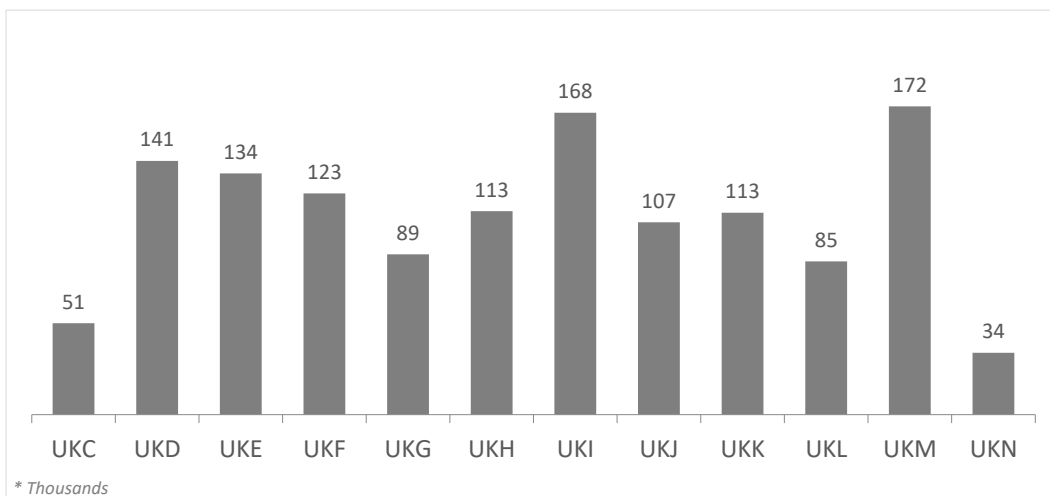

Tourist arrivals by source region

United Kingdom (2024Q1)

CANARY ISLANDS: tourist arrivals by source region (NUTS1)

Code	Region (NUTS1)	Main cities	Weight
UKC	North-East	Teesside y Newcastle	3.8%
UKD	North-West	Manchester y Liverpool	10.6%
UKE	Yorkshire and The Humber	Leeds y Sheffield	10.1%
UKF	East Midlands	Nottingham	9.2%
UKG	West Midlands	Birmingham	6.7%
UKH	East of England	Cambridge	8.5%
UKI	London	London	12.6%
UKJ	South-East	Oxford	8.0%
UKK	South-West	Bristol y Bath	8.4%
UKL	Wales	Cardiff	6.4%
UKM	Scotland	Glasgow y Edinburgh	12.9%
UKN	Northern Ireland	Belfast	2.6%