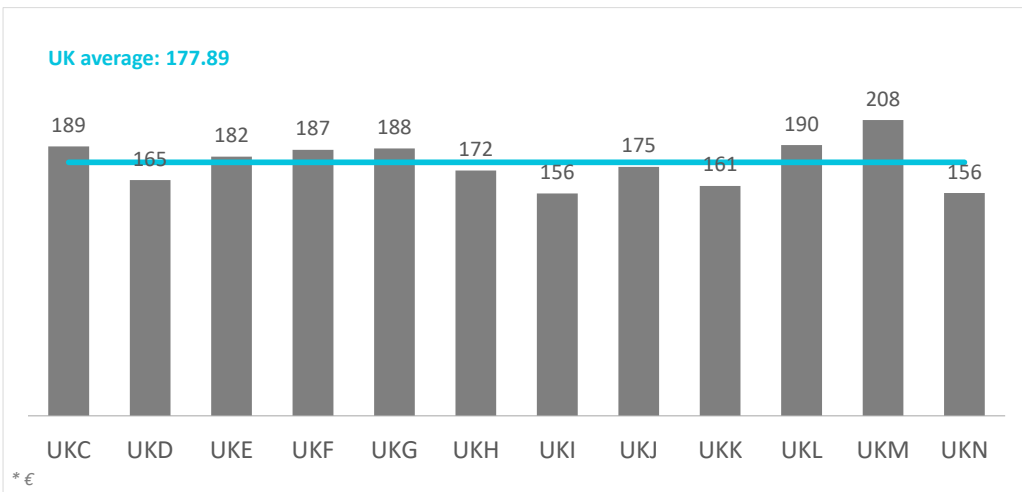

CANARY ISLANDS: average daily expenditure by source region (NUTS1)

Code	Region (NUTS1)	Main cities
UKC	North-East	Teesside y Newcastle
UKD	North-West	Manchester y Liverpool
UKE	Yorkshire and The Humber	Leeds y Sheffield
UKF	East Midlands	Nottingham
UKG	West Midlands	Birmingham
UKH	East of England	Cambridge
UKI	London	London
UKJ	South-East	Oxford
UKK	South-West	Bristol y Bath
UKL	Wales	Cardiff
UKM	Scotland	Glasgow y Edinburgh
UKN	Northern Ireland	Belfast