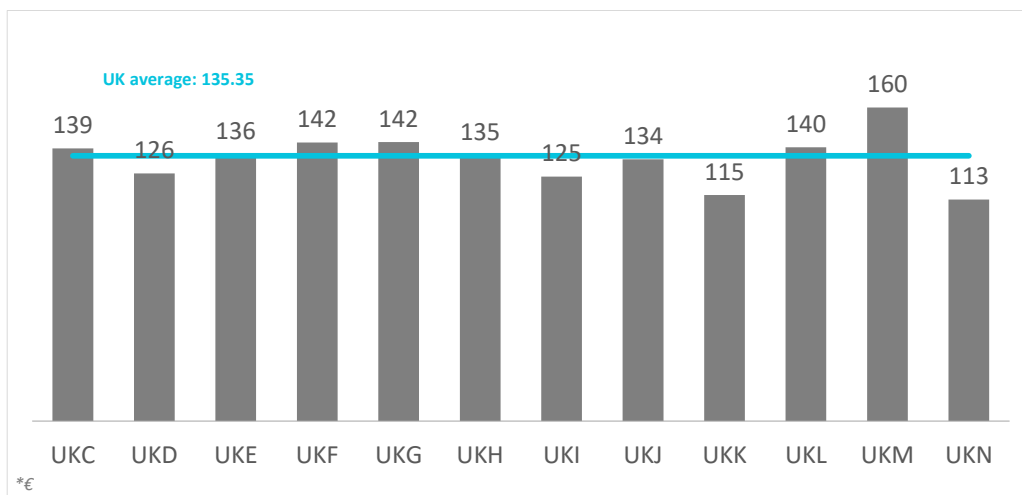

CANARY ISLANDS: average daily expenditure (without flight) by source region (NUTS1)

Code	Region (NUTS1)	Main cities
UKC	North-East	Teesside y Newcastle
UKD	North-West	Manchester y Liverpool
UKE	Yorkshire and The Humber	Leeds y Sheffield
UKF	East Midlands	Nottingham
UKG	West Midlands	Birmingham
UKH	East of England	Cambridge
UKI	London	London
UKJ	South-East	Oxford
UKK	South-West	Bristol y Bath
UKL	Wales	Cardiff
UKM	Scotland	Glasgow y Edinburgh
UKN	Northern Ireland	Belfast