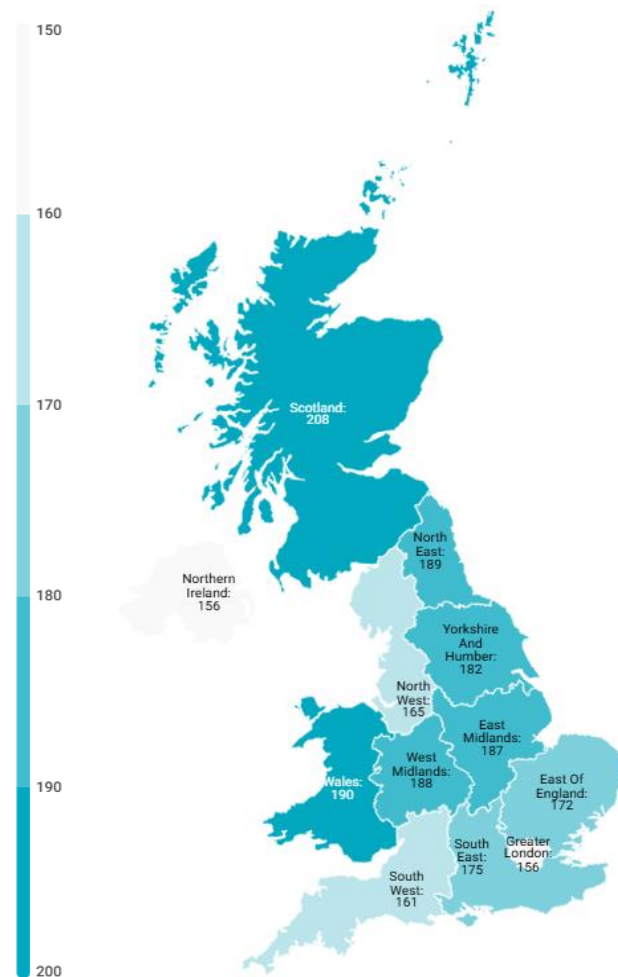

Source: ISTAC (Encuesta sobre el Gasto Turístico).