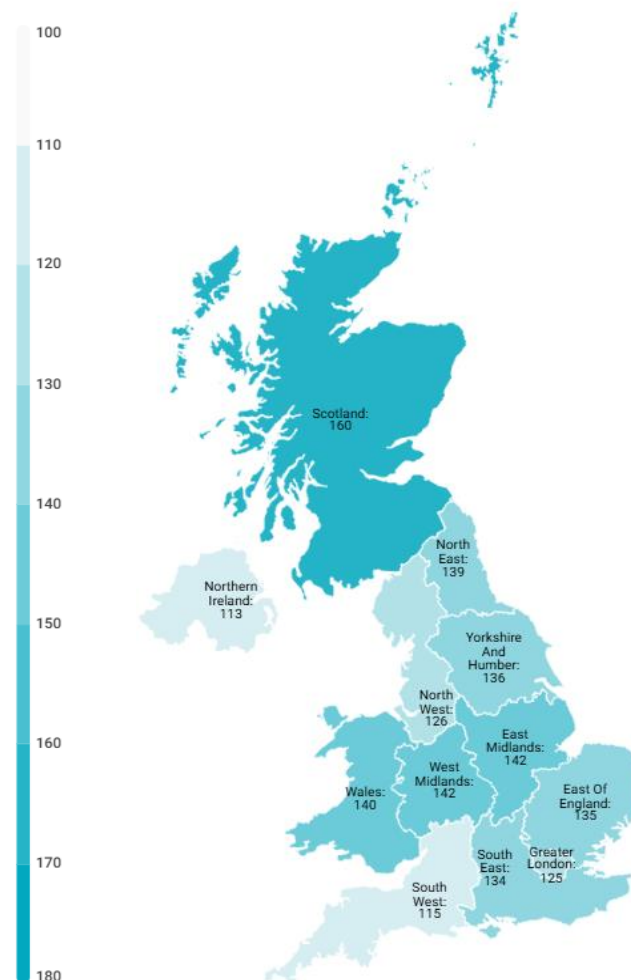

Source: ISTAC (Encuesta sobre el Gasto Turístico).