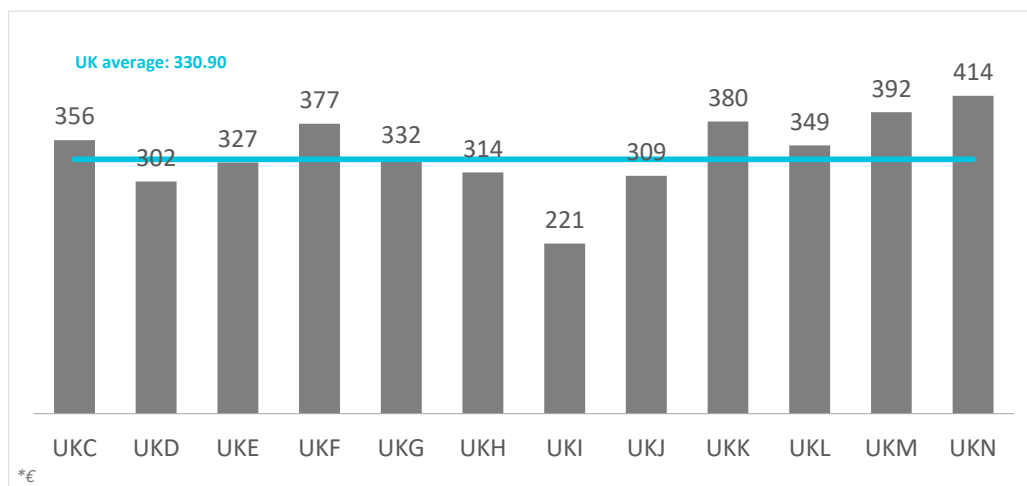

CANARY ISLANDS: average cost of the flight by source region (NUTS1)

Code	Region (NUTS1)	Main cities
UKC	North-East	Teesside y Newcastle
UKD	North-West	Manchester y Liverpool
UKE	Yorkshire and The Humber	Leeds y Sheffield
UKF	East Midlands	Nottingham
UKG	West Midlands	Birmingham
UKH	East of England	Cambridge
UKI	London	London
UKJ	South-East	Oxford
UKK	South-West	Bristol y Bath
UKL	Wales	Cardiff
UKM	Scotland	Glasgow y Edinburgh
UKN	Northern Ireland	Belfast