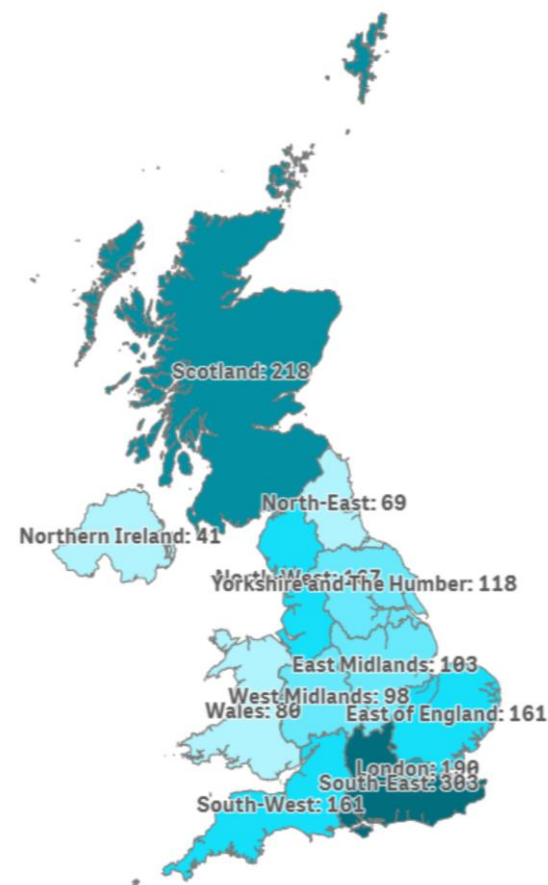

Tourist arrivals by source region United Kingdom (2024Q2)

CANARY ISLANDS: tourist arrivals by source region (NUTS1)

Code	Region (NUTS1)	Main cities	Weight
UKC	North-East	Teesside y Newcastle	4.5%
UKD	North-West	Manchester y Liverpool	10.2%
UKE	Yorkshire and The Humber	Leeds y Sheffield	7.5%
UKF	East Midlands	Nottingham	6.2%
UKG	West Midlands	Birmingham	6.1%
UKH	East of England	Cambridge	8.7%
UKI	London	London	12.2%
UKJ	South-East	Oxford	17.3%
UKK	South-West	Bristol y Bath	8.1%
UKL	Wales	Cardiff	4.9%
UKM	Scotland	Glasgow y Edinburgh	11.6%
UKN	Northern Ireland	Belfast	2.5%

Tourist turnover by source region United Kingdom (2024Q2)

CANARY ISLANDS: turnover by source region (NUTS1)

Code	Region (NUTS1)	Main cities
UKC	North-East	Teesside y Newcastle
UKD	North-West	Manchester y Liverpool
UKE	Yorkshire and The Humber	Leeds y Sheffield
UKF	East Midlands	Nottingham
UKG	West Midlands	Birmingham
UKH	East of England	Cambridge
UKI	London	London
UKJ	South-East	Oxford
UKK	South-West	Bristol y Bath
UKL	Wales	Cardiff
UKM	Scotland	Glasgow y Edinburgh
UKN	Northern Ireland	Belfast

Source: ISTAC (Encuesta sobre el Gasto Turístico).

Expenditure per tourist and trip by source region

United Kingdom (2024Q2)

CANARY ISLANDS: expenditure per tourist and trip by source region (NUTS1)

Code	Region (NUTS1)	Main cities
UKC	North-East	Teesside y Newcastle
UKD	North-West	Manchester y Liverpool
UKE	Yorkshire and The Humber	Leeds y Sheffield
UKF	East Midlands	Nottingham
UKG	West Midlands	Birmingham
UKH	East of England	Cambridge
UKI	London	London
UKJ	South-East	Oxford
UKK	South-West	Bristol y Bath
UKL	Wales	Cardiff
UKM	Scotland	Glasgow y Edinburgh
UKN	Northern Ireland	Belfast