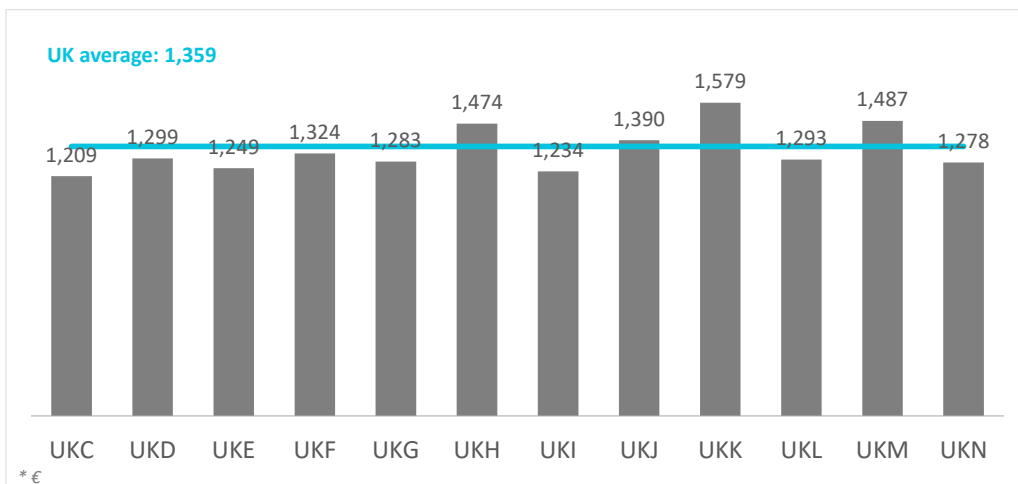

Source: ISTAC (Encuesta sobre el Gasto Turístico).

Average cost of the flight by source region United Kingdom (2024Q2)

CANARY ISLANDS: average cost of the flight by source region (NUTS1)

Code	Region (NUTS1)	Main cities
UKC	North-East	Teesside y Newcastle
UKD	North-West	Manchester y Liverpool
UKE	Yorkshire and The Humber	Leeds y Sheffield
UKF	East Midlands	Nottingham
UKG	West Midlands	Birmingham
UKH	East of England	Cambridge
UKI	London	London
UKJ	South-East	Oxford
UKK	South-West	Bristol y Bath
UKL	Wales	Cardiff
UKM	Scotland	Glasgow y Edinburgh
UKN	Northern Ireland	Belfast

Source: ISTAC (Encuesta sobre el Gasto Turístico).

Expenditure per tourist and trip by source region

United Kingdom (2024Q2)

CANARY ISLANDS: expenditure per tourist and trip by source region (NUTS1)

Code	Region (NUTS1)	Main cities
UKC	North-East	Teesside y Newcastle
UKD	North-West	Manchester y Liverpool
UKE	Yorkshire and The Humber	Leeds y Sheffield
UKF	East Midlands	Nottingham
UKG	West Midlands	Birmingham
UKH	East of England	Cambridge
UKI	London	London
UKJ	South-East	Oxford
UKK	South-West	Bristol y Bath
UKL	Wales	Cardiff
UKM	Scotland	Glasgow y Edinburgh
UKN	Northern Ireland	Belfast