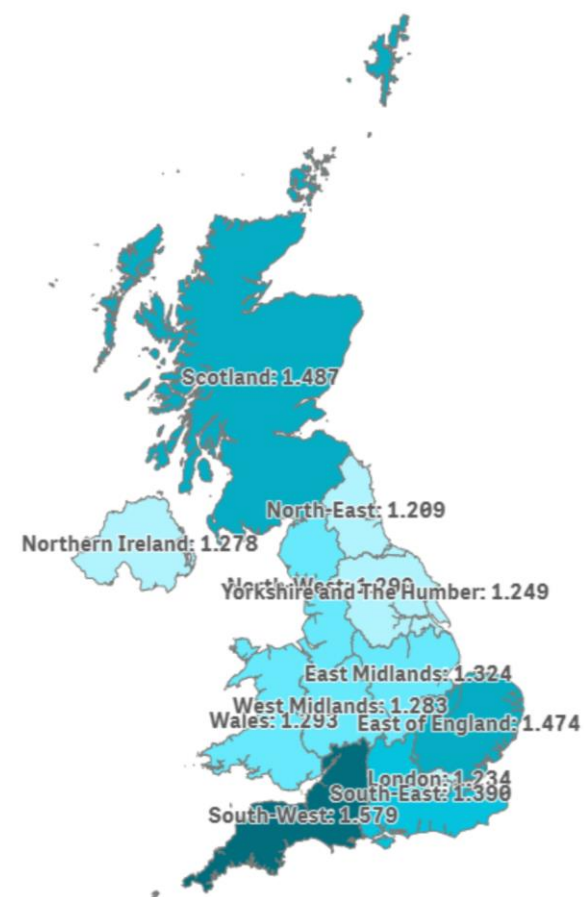

Tourist arrivals by source region United Kingdom (2024Q2)

CANARY ISLANDS: tourist arrivals by source region (NUTS1)

Code	Region (NUTS1)	Main cities	Weight
UKC	North-East	Teesside y Newcastle	4.5%
UKD	North-West	Manchester y Liverpool	10.2%
UKE	Yorkshire and The Humber	Leeds y Sheffield	7.5%
UKF	East Midlands	Nottingham	6.2%
UKG	West Midlands	Birmingham	6.1%
UKH	East of England	Cambridge	8.7%
UKI	London	London	12.2%
UKJ	South-East	Oxford	17.3%
UKK	South-West	Bristol y Bath	8.1%
UKL	Wales	Cardiff	4.9%
UKM	Scotland	Glasgow y Edinburgh	11.6%
UKN	Northern Ireland	Belfast	2.5%

Tourist turnover by source region United Kingdom (2024Q2)

CANARY ISLANDS: turnover by source region (NUTS1)

Code	Region (NUTS1)	Main cities
UKC	North-East	Teesside y Newcastle
UKD	North-West	Manchester y Liverpool
UKE	Yorkshire and The Humber	Leeds y Sheffield
UKF	East Midlands	Nottingham
UKG	West Midlands	Birmingham
UKH	East of England	Cambridge
UKI	London	London
UKJ	South-East	Oxford
UKK	South-West	Bristol y Bath
UKL	Wales	Cardiff
UKM	Scotland	Glasgow y Edinburgh
UKN	Northern Ireland	Belfast

Source: ISTAC (Encuesta sobre el Gasto Turístico).

Expenditure per tourist and trip by source region

United Kingdom (2024Q2)

CANARY ISLANDS: expenditure per tourist and trip by source region (NUTS1)

Code	Region (NUTS1)	Main cities
UKC	North-East	Teesside y Newcastle
UKD	North-West	Manchester y Liverpool
UKE	Yorkshire and The Humber	Leeds y Sheffield
UKF	East Midlands	Nottingham
UKG	West Midlands	Birmingham
UKH	East of England	Cambridge
UKI	London	London
UKJ	South-East	Oxford
UKK	South-West	Bristol y Bath
UKL	Wales	Cardiff
UKM	Scotland	Glasgow y Edinburgh
UKN	Northern Ireland	Belfast