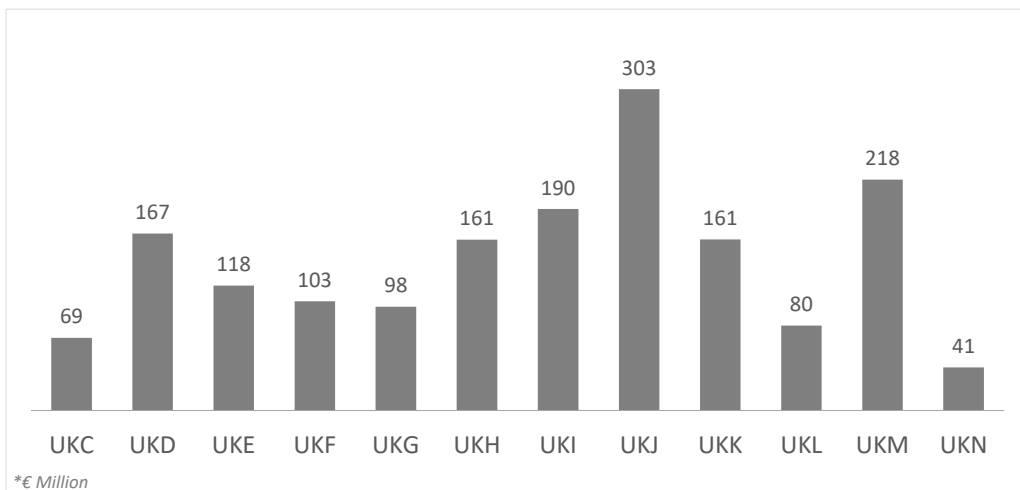

Tourist arrivals by source region United Kingdom (2024Q2)

CANARY ISLANDS: tourist arrivals by source region (NUTS1)

Code	Region (NUTS1)	Main cities	Weight
UKC	North-East	Teesside y Newcastle	4.5%
UKD	North-West	Manchester y Liverpool	10.2%
UKE	Yorkshire and The Humber	Leeds y Sheffield	7.5%
UKF	East Midlands	Nottingham	6.2%
UKG	West Midlands	Birmingham	6.1%
UKH	East of England	Cambridge	8.7%
UKI	London	London	12.2%
UKJ	South-East	Oxford	17.3%
UKK	South-West	Bristol y Bath	8.1%
UKL	Wales	Cardiff	4.9%
UKM	Scotland	Glasgow y Edinburgh	11.6%
UKN	Northern Ireland	Belfast	2.5%

Tourist turnover by source region United Kingdom (2024Q2)

CANARY ISLANDS: turnover by source region (NUTS1)

Code	Region (NUTS1)	Main cities
UKC	North-East	Teesside y Newcastle
UKD	North-West	Manchester y Liverpool
UKE	Yorkshire and The Humber	Leeds y Sheffield
UKF	East Midlands	Nottingham
UKG	West Midlands	Birmingham
UKH	East of England	Cambridge
UKI	London	London
UKJ	South-East	Oxford
UKK	South-West	Bristol y Bath
UKL	Wales	Cardiff
UKM	Scotland	Glasgow y Edinburgh
UKN	Northern Ireland	Belfast

Average length of stay by source region United Kingdom (2024Q2)

CANARY ISLANDS: average length of stay by source region (NUTS1)

Code	Region (NUTS1)	Main cities
UKC	North-East	Teesside y Newcastle
UKD	North-West	Manchester y Liverpool
UKE	Yorkshire and The Humber	Leeds y Sheffield
UKF	East Midlands	Nottingham
UKG	West Midlands	Birmingham
UKH	East of England	Cambridge
UKI	London	London
UKJ	South-East	Oxford
UKK	South-West	Bristol y Bath
UKL	Wales	Cardiff
UKM	Scotland	Glasgow y Edinburgh
UKN	Northern Ireland	Belfast