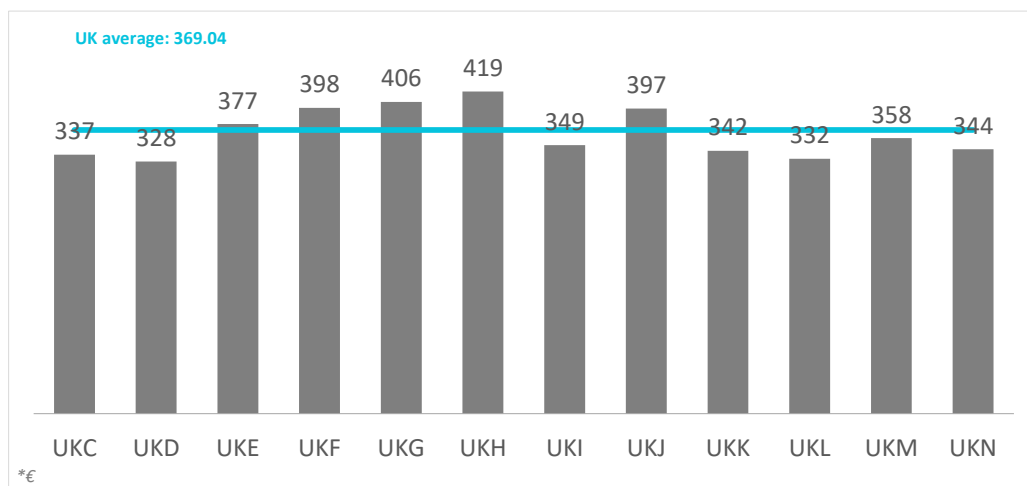

CANARY ISLANDS: average cost of the flight by source region (NUTS1)

Code	Region (NUTS1)	Main cities
UKC	North-East	Teesside y Newcastle
UKD	North-West	Manchester y Liverpool
UKE	Yorkshire and The Humber	Leeds y Sheffield
UKF	East Midlands	Nottingham
UKG	West Midlands	Birmingham
UKH	East of England	Cambridge
UKI	London	London
UKJ	South-East	Oxford
UKK	South-West	Bristol y Bath
UKL	Wales	Cardiff
UKM	Scotland	Glasgow y Edinburgh
UKN	Northern Ireland	Belfast