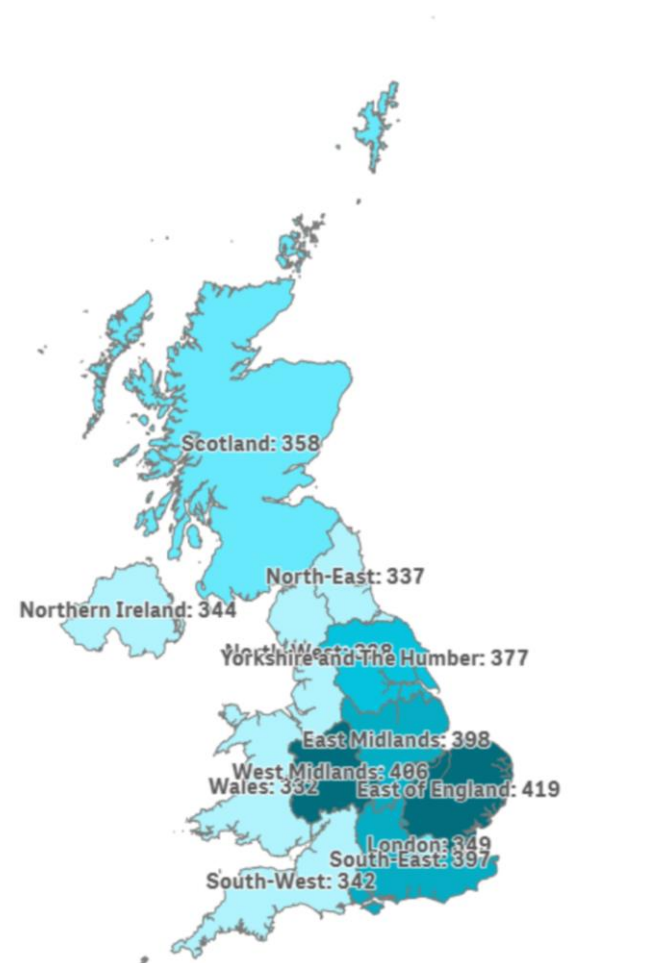

Source: ISTAC (Encuesta sobre el Gasto Turístico).