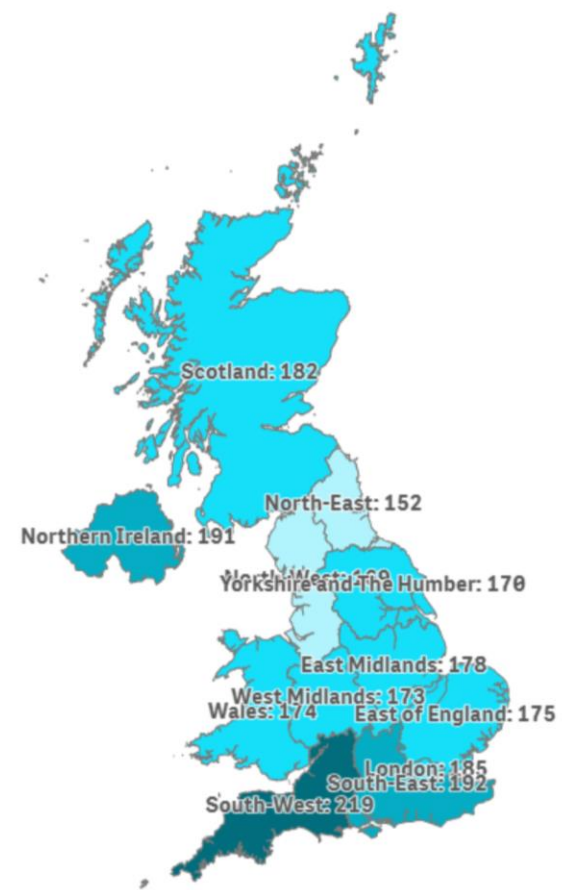

Tourist arrivals by source region United Kingdom (2024Q2)

CANARY ISLANDS: tourist arrivals by source region (NUTS1)

Code	Region (NUTS1)	Main cities	Weight
UKC	North-East	Teesside y Newcastle	4.5%
UKD	North-West	Manchester y Liverpool	10.2%
UKE	Yorkshire and The Humber	Leeds y Sheffield	7.5%
UKF	East Midlands	Nottingham	6.2%
UKG	West Midlands	Birmingham	6.1%
UKH	East of England	Cambridge	8.7%
UKI	London	London	12.2%
UKJ	South-East	Oxford	17.3%
UKK	South-West	Bristol y Bath	8.1%
UKL	Wales	Cardiff	4.9%
UKM	Scotland	Glasgow y Edinburgh	11.6%
UKN	Northern Ireland	Belfast	2.5%

Tourist turnover by source region United Kingdom (2024Q2)

CANARY ISLANDS: turnover by source region (NUTS1)

Code	Region (NUTS1)	Main cities
UKC	North-East	Teesside y Newcastle
UKD	North-West	Manchester y Liverpool
UKE	Yorkshire and The Humber	Leeds y Sheffield
UKF	East Midlands	Nottingham
UKG	West Midlands	Birmingham
UKH	East of England	Cambridge
UKI	London	London
UKJ	South-East	Oxford
UKK	South-West	Bristol y Bath
UKL	Wales	Cardiff
UKM	Scotland	Glasgow y Edinburgh
UKN	Northern Ireland	Belfast

Average daily expenditure by source region United Kingdom (2024Q2)

CANARY ISLANDS: average daily expenditure by source region (NUTS1)

Code	Region (NUTS1)	Main cities
UKC	North-East	Teesside y Newcastle
UKD	North-West	Manchester y Liverpool
UKE	Yorkshire and The Humber	Leeds y Sheffield
UKF	East Midlands	Nottingham
UKG	West Midlands	Birmingham
UKH	East of England	Cambridge
UKI	London	London
UKJ	South-East	Oxford
UKK	South-West	Bristol y Bath
UKL	Wales	Cardiff
UKM	Scotland	Glasgow y Edinburgh
UKN	Northern Ireland	Belfast