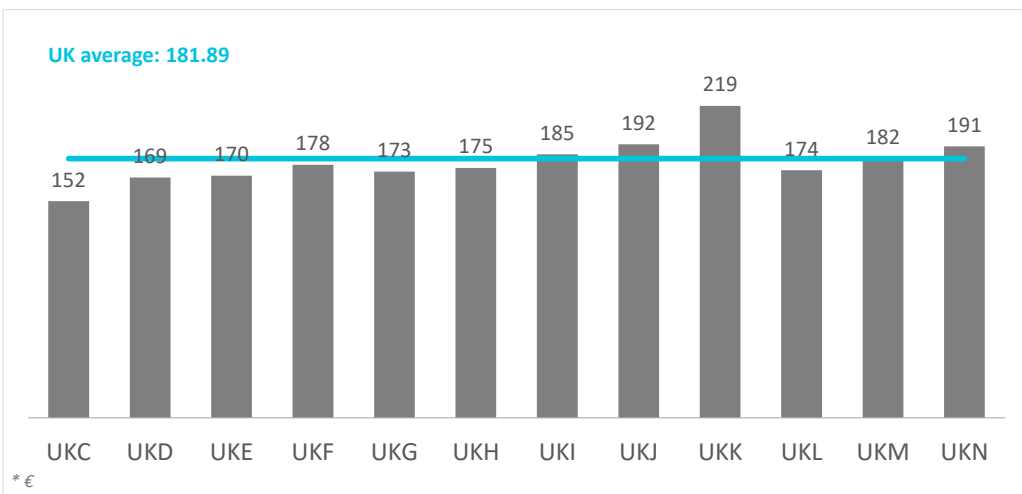

Tourist arrivals by source region United Kingdom (2024Q2)

CANARY ISLANDS: tourist arrivals by source region (NUTS1)

Code	Region (NUTS1)	Main cities	Weight
UKC	North-East	Teesside y Newcastle	4.5%
UKD	North-West	Manchester y Liverpool	10.2%
UKE	Yorkshire and The Humber	Leeds y Sheffield	7.5%
UKF	East Midlands	Nottingham	6.2%
UKG	West Midlands	Birmingham	6.1%
UKH	East of England	Cambridge	8.7%
UKI	London	London	12.2%
UKJ	South-East	Oxford	17.3%
UKK	South-West	Bristol y Bath	8.1%
UKL	Wales	Cardiff	4.9%
UKM	Scotland	Glasgow y Edinburgh	11.6%
UKN	Northern Ireland	Belfast	2.5%

Tourist turnover by source region United Kingdom (2024Q2)

CANARY ISLANDS: turnover by source region (NUTS1)

Code	Region (NUTS1)	Main cities
UKC	North-East	Teesside y Newcastle
UKD	North-West	Manchester y Liverpool
UKE	Yorkshire and The Humber	Leeds y Sheffield
UKF	East Midlands	Nottingham
UKG	West Midlands	Birmingham
UKH	East of England	Cambridge
UKI	London	London
UKJ	South-East	Oxford
UKK	South-West	Bristol y Bath
UKL	Wales	Cardiff
UKM	Scotland	Glasgow y Edinburgh
UKN	Northern Ireland	Belfast

Average daily expenditure by source region United Kingdom (2024Q2)

CANARY ISLANDS: average daily expenditure by source region (NUTS1)

Code	Region (NUTS1)	Main cities
UKC	North-East	Teesside y Newcastle
UKD	North-West	Manchester y Liverpool
UKE	Yorkshire and The Humber	Leeds y Sheffield
UKF	East Midlands	Nottingham
UKG	West Midlands	Birmingham
UKH	East of England	Cambridge
UKI	London	London
UKJ	South-East	Oxford
UKK	South-West	Bristol y Bath
UKL	Wales	Cardiff
UKM	Scotland	Glasgow y Edinburgh
UKN	Northern Ireland	Belfast