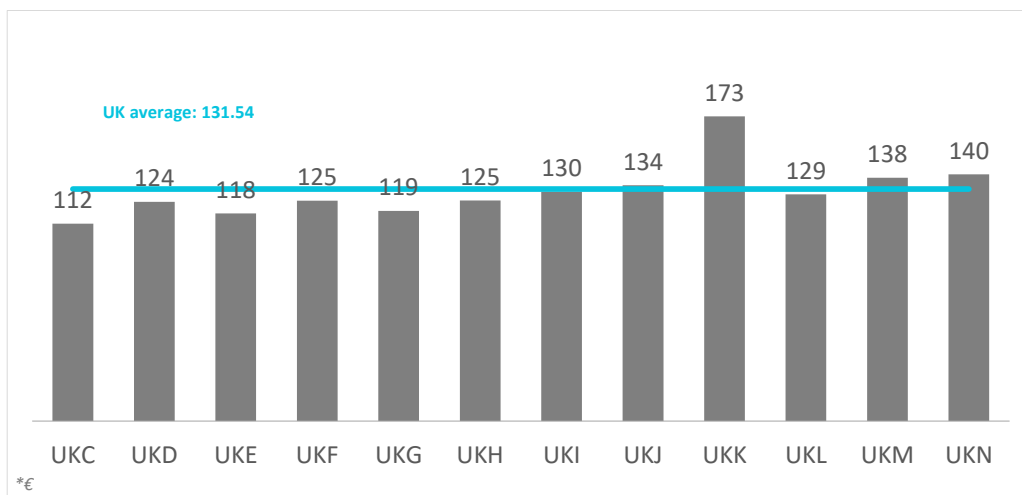

CANARY ISLANDS: average daily expenditure (without flight) by source region (NUTS1)

Code	Region (NUTS1)	Main cities
UKC	North-East	Teesside y Newcastle
UKD	North-West	Manchester y Liverpool
UKE	Yorkshire and The Humber	Leeds y Sheffield
UKF	East Midlands	Nottingham
UKG	West Midlands	Birmingham
UKH	East of England	Cambridge
UKI	London	London
UKJ	South-East	Oxford
UKK	South-West	Bristol y Bath
UKL	Wales	Cardiff
UKM	Scotland	Glasgow y Edinburgh
UKN	Northern Ireland	Belfast