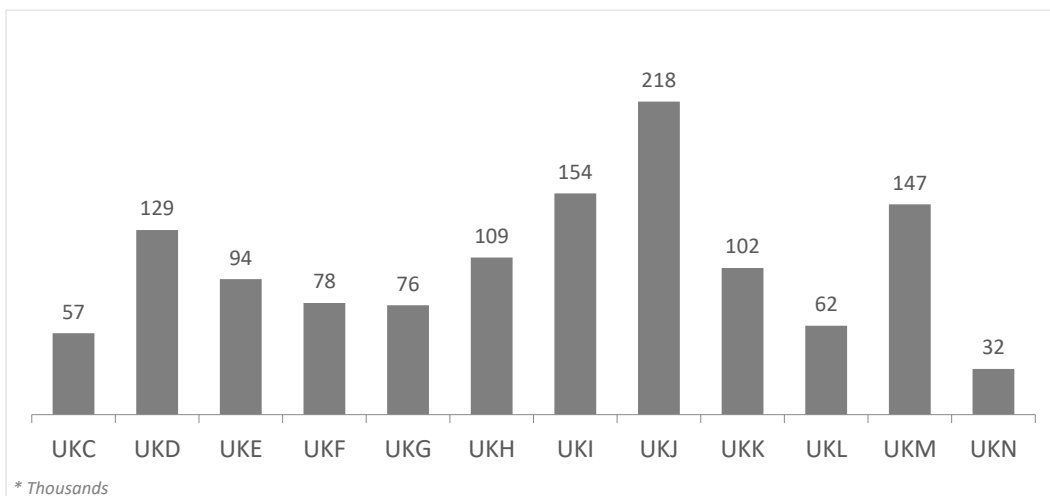

Tourist arrivals by source region United Kingdom (2024Q2)

CANARY ISLANDS: tourist arrivals by source region (NUTS1)

Code	Region (NUTS1)	Main cities	Weight
UKC	North-East	Teesside y Newcastle	4.5%
UKD	North-West	Manchester y Liverpool	10.2%
UKE	Yorkshire and The Humber	Leeds y Sheffield	7.5%
UKF	East Midlands	Nottingham	6.2%
UKG	West Midlands	Birmingham	6.1%
UKH	East of England	Cambridge	8.7%
UKI	London	London	12.2%
UKJ	South-East	Oxford	17.3%
UKK	South-West	Bristol y Bath	8.1%
UKL	Wales	Cardiff	4.9%
UKM	Scotland	Glasgow y Edinburgh	11.6%
UKN	Northern Ireland	Belfast	2.5%

Tourist turnover by source region United Kingdom (2024Q2)

CANARY ISLANDS: turnover by source region (NUTS1)

Code	Region (NUTS1)	Main cities
UKC	North-East	Teesside y Newcastle
UKD	North-West	Manchester y Liverpool
UKE	Yorkshire and The Humber	Leeds y Sheffield
UKF	East Midlands	Nottingham
UKG	West Midlands	Birmingham
UKH	East of England	Cambridge
UKI	London	London
UKJ	South-East	Oxford
UKK	South-West	Bristol y Bath
UKL	Wales	Cardiff
UKM	Scotland	Glasgow y Edinburgh
UKN	Northern Ireland	Belfast

Average length of stay by source region United Kingdom (2024Q2)

CANARY ISLANDS: average length of stay by source region (NUTS1)

Code	Region (NUTS1)	Main cities
UKC	North-East	Teesside y Newcastle
UKD	North-West	Manchester y Liverpool
UKE	Yorkshire and The Humber	Leeds y Sheffield
UKF	East Midlands	Nottingham
UKG	West Midlands	Birmingham
UKH	East of England	Cambridge
UKI	London	London
UKJ	South-East	Oxford
UKK	South-West	Bristol y Bath
UKL	Wales	Cardiff
UKM	Scotland	Glasgow y Edinburgh
UKN	Northern Ireland	Belfast