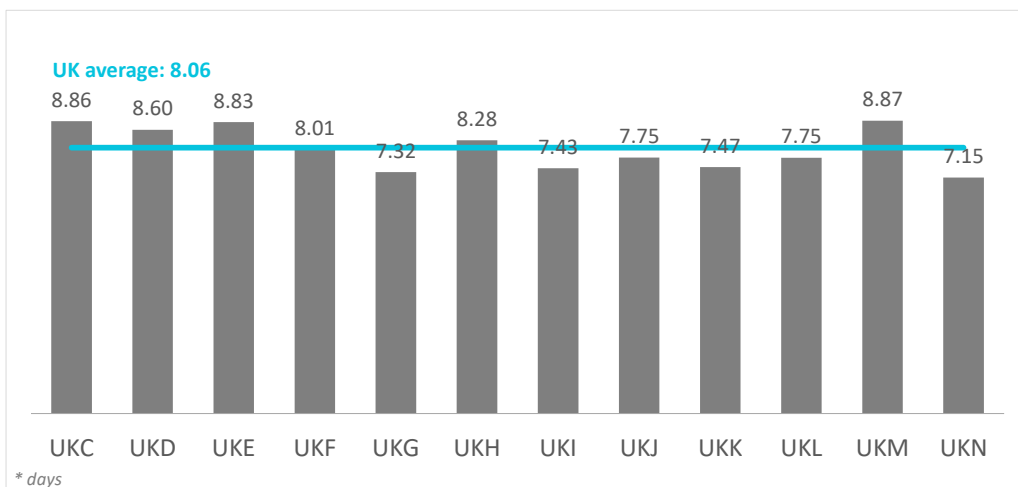

Source: ISTAC (Encuesta sobre el Gasto Turístico).

Expenditure per tourist and trip by source region

United Kingdom (2024Q2)

CANARY ISLANDS: expenditure per tourist and trip by source region (NUTS1)

Code	Region (NUTS1)	Main cities
UKC	North-East	Teesside y Newcastle
UKD	North-West	Manchester y Liverpool
UKE	Yorkshire and The Humber	Leeds y Sheffield
UKF	East Midlands	Nottingham
UKG	West Midlands	Birmingham
UKH	East of England	Cambridge
UKI	London	London
UKJ	South-East	Oxford
UKK	South-West	Bristol y Bath
UKL	Wales	Cardiff
UKM	Scotland	Glasgow y Edinburgh
UKN	Northern Ireland	Belfast

Average length of stay by source region United Kingdom (2024Q2)

CANARY ISLANDS: average length of stay by source region (NUTS1)

Code	Region (NUTS1)	Main cities
UKC	North-East	Teesside y Newcastle
UKD	North-West	Manchester y Liverpool
UKE	Yorkshire and The Humber	Leeds y Sheffield
UKF	East Midlands	Nottingham
UKG	West Midlands	Birmingham
UKH	East of England	Cambridge
UKI	London	London
UKJ	South-East	Oxford
UKK	South-West	Bristol y Bath
UKL	Wales	Cardiff
UKM	Scotland	Glasgow y Edinburgh
UKN	Northern Ireland	Belfast