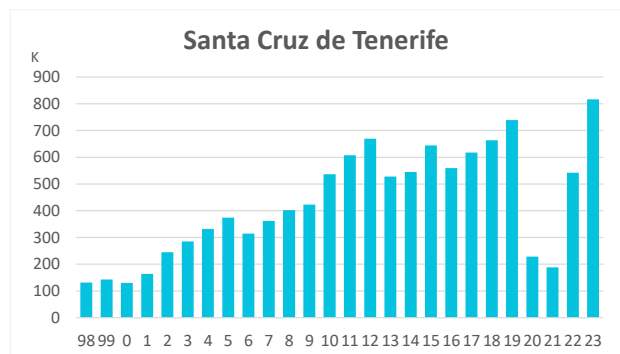

Cruise ship passenger arrivals

Annual cruise ship pax by port

Sources: Autoridad portuaria de Las Palmas and Autoridad portuaria de Santa Cruz de Tenerife.