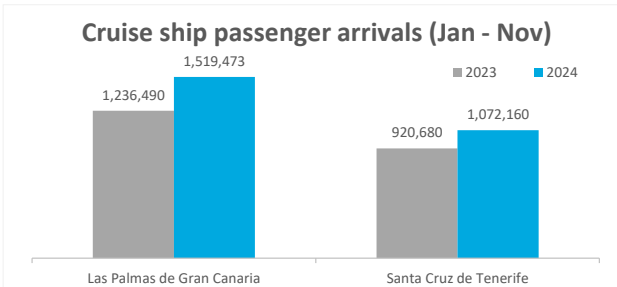

Recent trend: 2024

	PORTS										All Canary ports
	Las Palmas ports:	Arrecife	El Rosario	La Luz y Las Palmas	Santa Cruz de Tenerife ports:	Santa Cruz de Tenerife	Los Cristianos	San S. de La Gomera	Santa Cruz de La Palma	La Estaca	
November											
2023	216,880	84,476	37,895	94,509	184,255	125,467	165	17,499	40,920	204	401,135
2024	372,045	127,330	71,903	172,812	272,790	202,931	48	17,756	51,539	516	644,835
Change, 24-23	155,165	42,854	34,008	78,303	88,535	77,464	-117	257	10,619	312	243,700
Change, %	71.5%	50.7%	89.7%	82.9%	48.1%	61.7%	-70.9%	1.5%	26.0%	152.9%	60.8%
January - November											
2023	1,236,490	423,975	226,745	585,770	920,680	683,562	426	84,946	149,065	2,681	2,157,170
2024	1,519,473	500,740	295,752	722,981	1,072,160	794,694	336	74,091	201,589	1,450	2,591,633
Change, 24-23	282,983	76,765	69,007	137,211	151,480	111,132	-90	-10,855	52,524	-1,231	434,463
Change, %	22.9%	18.1%	30.4%	23.4%	16.5%	16.3%	-21%	-12.8%	35.2%	-45.9%	20.1%