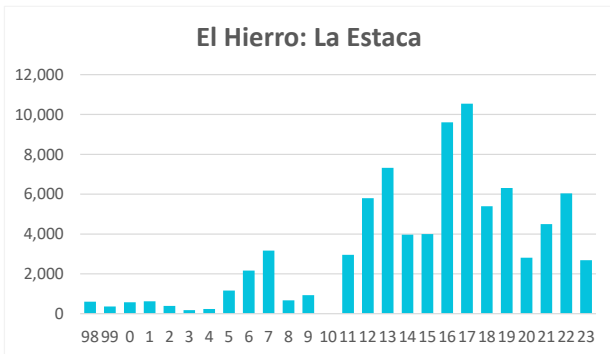

Cruise ship passenger arrivals

Annual cruise ship pax by port

Sources: Autoridad portuaria de Las Palmas and Autoridad portuaria de Santa Cruz de Tenerife.