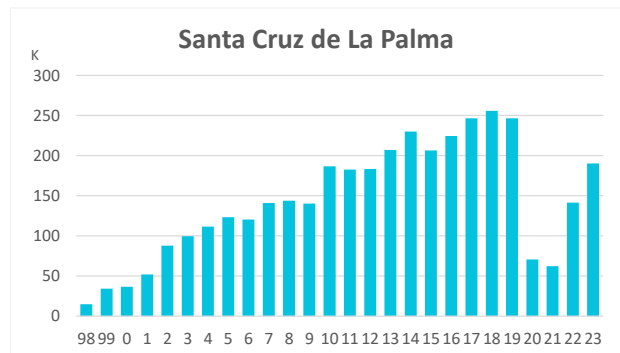

Cruise ship passenger arrivals

Annual cruise ship pax by port

Sources: Autoridad portuaria de Las Palmas and Autoridad portuaria de Santa Cruz de Tenerife.