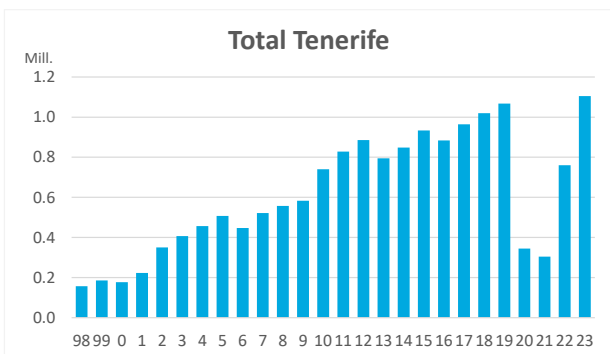

Cruise ship passenger arrivals

Annual cruise ship pax by port

Sources: Autoridad portuaria de Las Palmas and Autoridad portuaria de Santa Cruz de Tenerife.