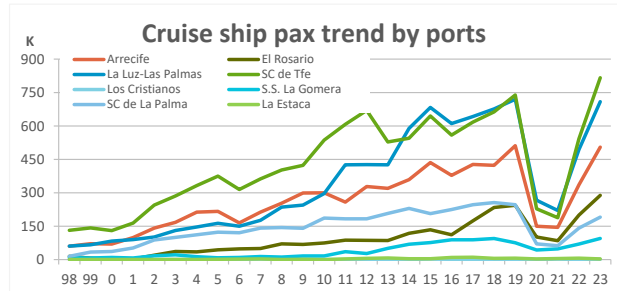

Cruise ship passenger arrivals

November 2024

Annual cruise ship passenger arrivals in the Canary Islands

	PORTS										All Canary ports
	Las Palmas ports:	Arrecife	El Rosario	La Luz y Las Palmas	Santa Cruz de Tenerife ports:	Santa Cruz de Tenerife	Los Cristianos	San S. de La Gomera	Santa Cruz de La Palma	La Estaca	
1998	135,675	60,171	14,996	60,508	156,948	131,602	1,499	8,532	14,709	606	292,623
1999	144,321	71,552	6,174	66,595	185,922	142,494	1,710	7,139	34,219	360	330,243
2000	154,336	69,407	1,915	83,014	177,250	130,064	44	9,931	36,640	571	331,586
2001	190,134	98,677	2,016	89,441	223,312	163,534	146	7,189	51,818	625	413,446
2002	262,028	141,165	19,576	101,287	350,556	244,629	496	17,313	87,731	387	612,584
2003	334,763	167,502	36,485	130,776	406,478	285,198	233	21,323	99,542	182	741,241
2004	393,395	212,690	34,697	146,008	456,375	331,920	0	12,722	111,494	239	849,770
2005	423,105	216,348	43,952	162,805	507,054	374,451	298	7,809	123,332	1,164	930,159
2006	362,525	165,069	47,817	149,639	447,155	314,661	784	9,304	120,243	2,163	809,680
2007	439,493	213,134	50,038	176,321	522,093	362,123	1,848	14,010	140,946	3,166	961,586
2008	559,003	253,152	70,758	235,093	557,371	402,018	0	10,919	143,764	670	1,116,374
2009	611,335	298,955	67,819	244,561	582,835	423,236	2,118	16,372	140,175	934	1,194,170
2010	671,192	299,972	74,651	296,569	740,022	536,331	543	16,590	186,558	0	1,411,214
2011	771,160	258,005	87,274	425,881	828,332	607,366	0	35,429	182,580	2,957	1,599,492
2012	840,266	327,972	86,262	426,032	885,623	669,353	37	27,121	183,316	5,796	1,725,889
2013	830,224	319,583	85,374	425,267	794,249	527,961	1,429	50,650	206,888	7,321	1,624,473
2014	1,065,076	358,519	117,802	588,755	848,161	544,841	213	69,200	229,940	3,967	1,913,235
2015	1,252,052	435,415	133,752	682,885	933,296	644,456	1,867	76,504	206,469	4,000	2,185,469
2016	1,099,388	377,803	111,297	610,288	883,324	559,100	1,551	88,635	224,433	9,605	1,983,567
2017	1,243,114	427,162	173,868	642,084	963,697	617,348	868	88,466	246,477	10,538	2,206,811
2018	1,333,007	423,116	233,520	676,371	1,020,144	663,300	888	94,667	255,892	5,397	2,350,740
2019	1,474,887	511,192	244,138	719,557	1,067,440	739,101	0	75,456	246,572	6,311	2,542,327
2020	516,824	149,450	101,424	265,950	345,092	228,402	0	43,225	70,656	2,809	861,916
2021	449,333	144,458	84,422	220,453	304,404	188,362	1,813	47,613	62,123	4,493	753,738
2022	1,029,117	335,320	199,848	493,949	759,928	542,294	628	69,637	141,333	6,036	1,789,045
2023	1,502,199	504,892	288,398	708,909	1,104,946	816,319	928	94,829	190,189	2,681	2,607,145
Change, 23-22	473,082	169,572	88,550	214,960	345,018	274,025	300	25,192	48,856	-3,355	818,100
Change, %	46.0%	50.6%	44.3%	43.5%	45.4%	50.5%	47.8%	36.2%	34.6%	-55.6%	45.7%