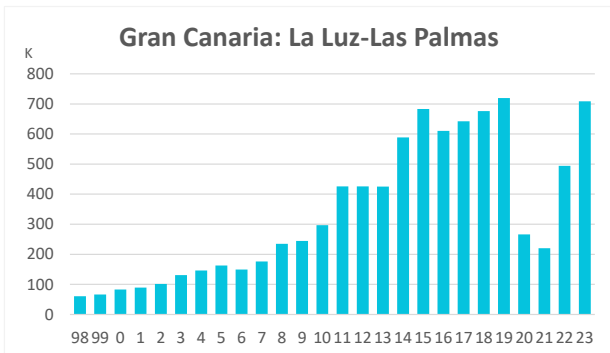

Cruise ship passenger arrivals

Annual cruise ship pax by port

Sources: Autoridad portuaria de Las Palmas and Autoridad portuaria de Santa Cruz de Tenerife.