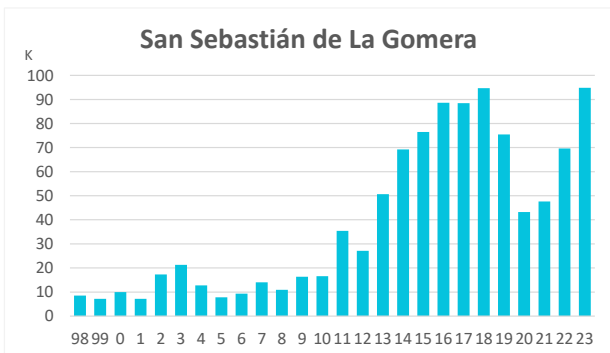

Cruise ship passenger arrivals

Annual cruise ship pax by port

Sources: Autoridad portuaria de Las Palmas and Autoridad portuaria de Santa Cruz de Tenerife.