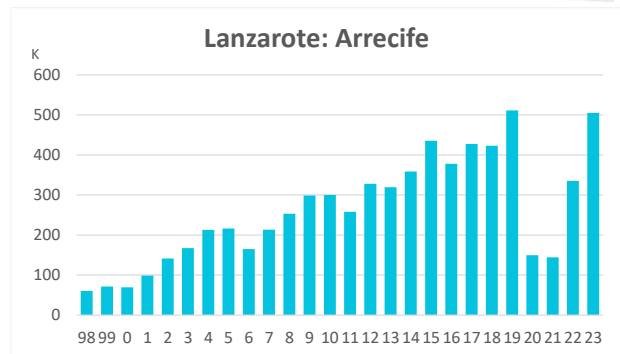

Cruise ship passenger arrivals

Annual cruise ship pax by port

Sources: Autoridad portuaria de Las Palmas and Autoridad portuaria de Santa Cruz de Tenerife.