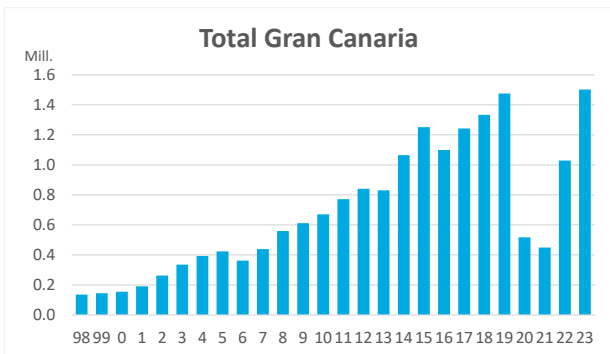

Cruise ship passenger arrivals

Annual cruise ship pax by port

Sources: Autoridad portuaria de Las Palmas and Autoridad portuaria de Santa Cruz de Tenerife.