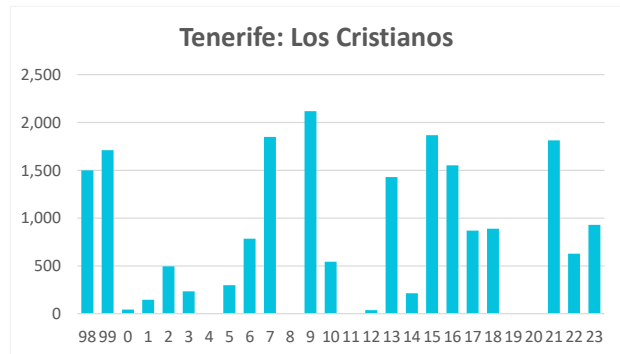

Cruise ship passenger arrivals

Annual cruise ship pax by port

Sources: Autoridad portuaria de Las Palmas and Autoridad portuaria de Santa Cruz de Tenerife.