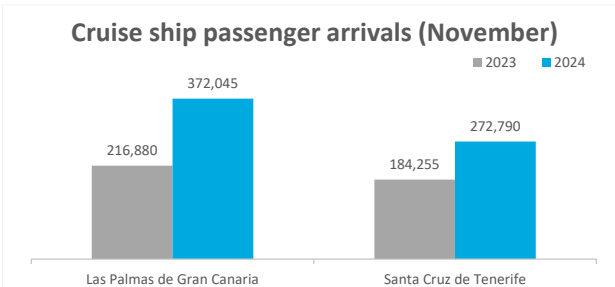

Recent trend: 2024

	PORTS										All Canary ports
	Las Palmas ports:	Arrecife	El Rosario	La Luz y Las Palmas	Santa Cruz de Tenerife ports:	Santa Cruz de Tenerife	Los Cristianos	San S. de La Gomera	Santa Cruz de La Palma	La Estaca	
November											
2023	216,880	84,476	37,895	94,509	184,255	125,467	165	17,499	40,920	204	401,135
2024	372,045	127,330	71,903	172,812	272,790	202,931	48	17,756	51,539	516	644,835
Change, 24-23	155,165	42,854	34,008	78,303	88,535	77,464	-117	257	10,619	312	243,700
Change, %	71.5%	50.7%	89.7%	82.9%	48.1%	61.7%	-70.9%	1.5%	26.0%	152.9%	60.8%
January - November											
2023	1,236,490	423,975	226,745	585,770	920,680	683,562	426	84,946	149,065	2,681	2,157,170
2024	1,519,473	500,740	295,752	722,981	1,072,160	794,694	336	74,091	201,589	1,450	2,591,633
Change, 24-23	282,983	76,765	69,007	137,211	151,480	111,132	-90	-10,855	52,524	-1,231	434,463
Change, %	22.9%	18.1%	30.4%	23.4%	16.5%	16.3%	-21%	-12.8%	35.2%	-45.9%	20.1%