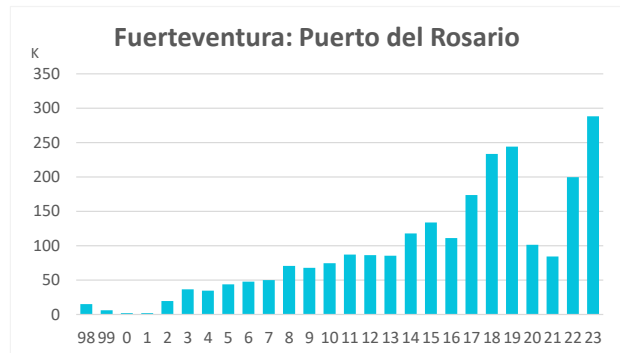

Cruise ship passenger arrivals

Annual cruise ship pax by port

Sources: Autoridad portuaria de Las Palmas and Autoridad portuaria de Santa Cruz de Tenerife.