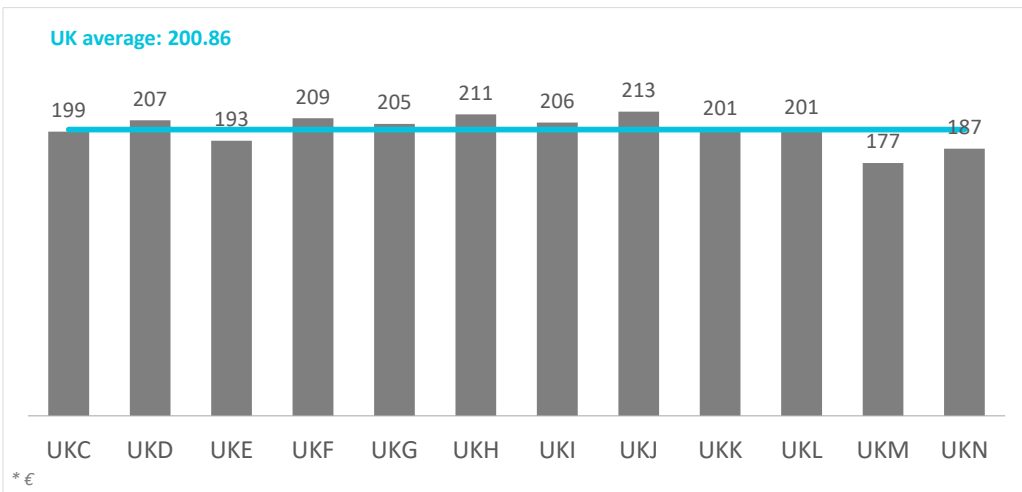

CANARY ISLANDS: average daily expenditure by source region (NUTS1)

Code	Region (NUTS1)	Main cities
UKC	North-East	Teesside y Newcastle
UKD	North-West	Manchester y Liverpool
UKE	Yorkshire and The Humber	Leeds y Sheffield
UKF	East Midlands	Nottingham
UKG	West Midlands	Birmingham
UKH	East of England	Cambridge
UKI	London	London
UKJ	South-East	Oxford
UKK	South-West	Bristol y Bath
UKL	Wales	Cardiff
UKM	Scotland	Glasgow y Edinburgh
UKN	Northern Ireland	Belfast