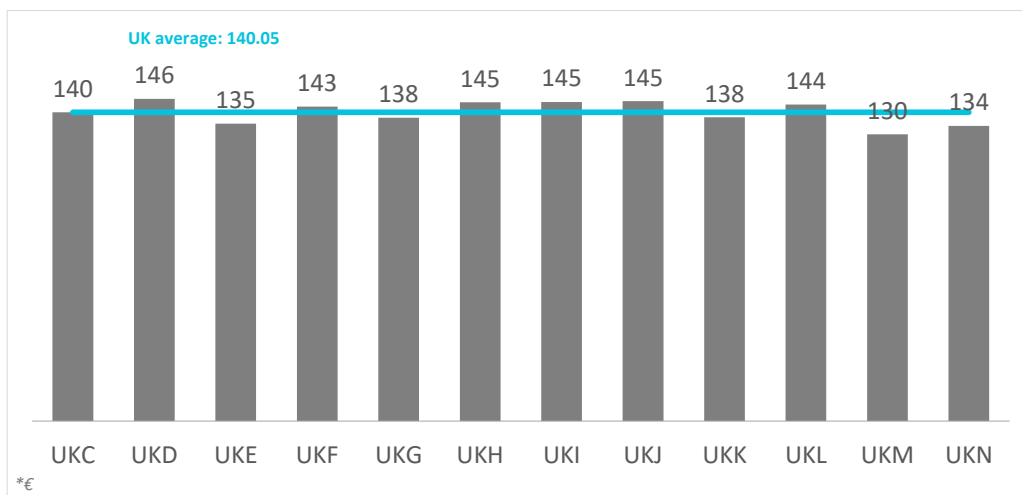

CANARY ISLANDS: average daily expenditure (without flight) by source region (NUTS1)

Code	Region (NUTS1)	Main cities
UKC	North-East	Teesside y Newcastle
UKD	North-West	Manchester y Liverpool
UKE	Yorkshire and The Humber	Leeds y Sheffield
UKF	East Midlands	Nottingham
UKG	West Midlands	Birmingham
UKH	East of England	Cambridge
UKI	London	London
UKJ	South-East	Oxford
UKK	South-West	Bristol y Bath
UKL	Wales	Cardiff
UKM	Scotland	Glasgow y Edinburgh
UKN	Northern Ireland	Belfast