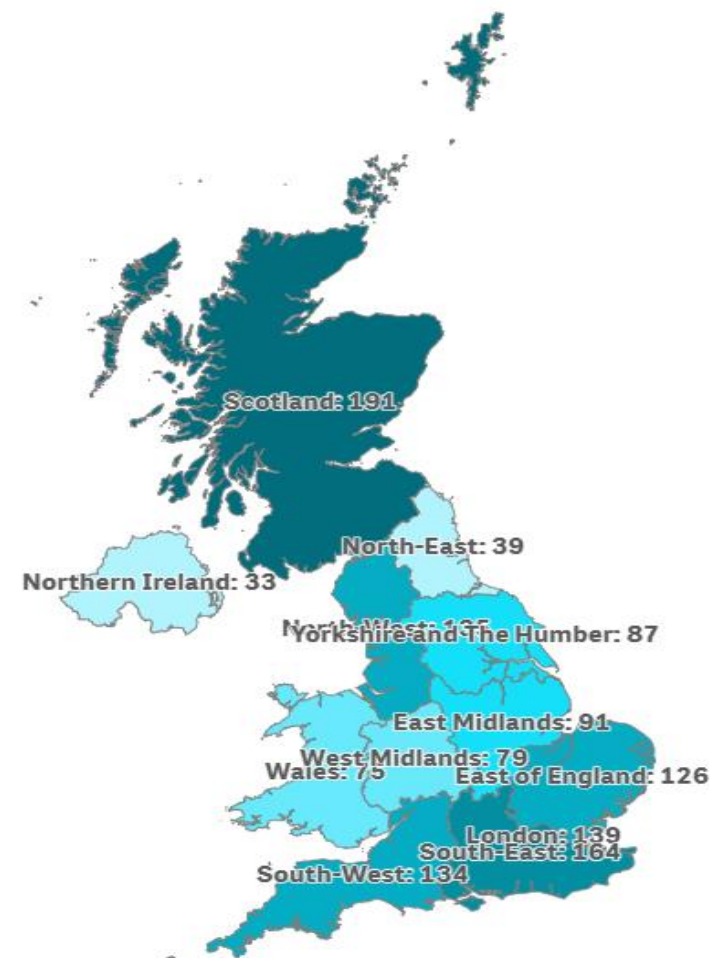

# Tourist arrivals by source region United Kingdom (2024Q3)

## CANARY ISLANDS: tourist arrivals by source region (NUTS1)

Code	Region (NUTS1)	Main cities	Weight
UKC	North-East	Teesside y Newcastle	3.0%
UKD	North-West	Manchester y Liverpool	10.4%
UKE	Yorkshire and The Humber	Leeds y Sheffield	6.7%
UKF	East Midlands	Nottingham	7.0%
UKG	West Midlands	Birmingham	6.1%
UKH	East of England	Cambridge	9.7%
UKI	London	London	10.7%
UKJ	South-East	Oxford	12.6%
UKK	South-West	Bristol y Bath	10.3%
UKL	Wales	Cardiff	5.8%
UKM	Scotland	Glasgow y Edinburgh	14.7%
UKN	Northern Ireland	Belfast	2.6%

## CANARY ISLANDS: expenditure per tourist and trip by source region (NUTS1)

Code	Region (NUTS1)	Main cities
UKC	North-East	Teesside y Newcastle
UKD	North-West	Manchester y Liverpool
UKE	Yorkshire and The Humber	Leeds y Sheffield
UKF	East Midlands	Nottingham
UKG	West Midlands	Birmingham
UKH	East of England	Cambridge
UKI	London	London
UKJ	South-East	Oxford
UKK	South-West	Bristol y Bath
UKL	Wales	Cardiff
UKM	Scotland	Glasgow y Edinburgh
UKN	Northern Ireland	Belfast

## CANARY ISLANDS: average length of stay by source region (NUTS1)

Code	Region (NUTS1)	Main cities
UKC	North-East	Teesside y Newcastle
UKD	North-West	Manchester y Liverpool
UKE	Yorkshire and The Humber	Leeds y Sheffield
UKF	East Midlands	Nottingham
UKG	West Midlands	Birmingham
UKH	East of England	Cambridge
UKI	London	London
UKJ	South-East	Oxford
UKK	South-West	Bristol y Bath
UKL	Wales	Cardiff
UKM	Scotland	Glasgow y Edinburgh
UKN	Northern Ireland	Belfast