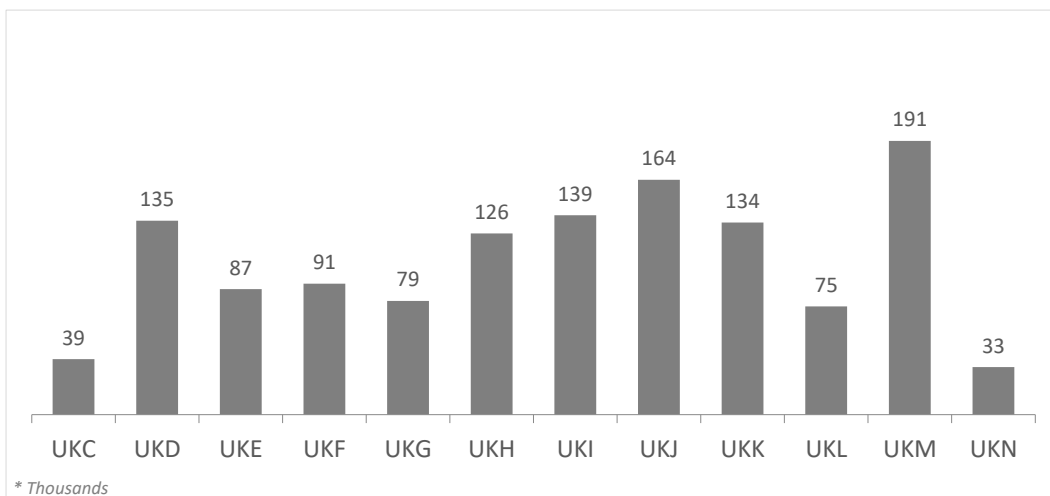

Tourist arrivals by source region United Kingdom (2024Q3)

CANARY ISLANDS: tourist arrivals by source region (NUTS1)

Code	Region (NUTS1)	Main cities	Weight
UKC	North-East	Teesside y Newcastle	3.0%
UKD	North-West	Manchester y Liverpool	10.4%
UKE	Yorkshire and The Humber	Leeds y Sheffield	6.7%
UKF	East Midlands	Nottingham	7.0%
UKG	West Midlands	Birmingham	6.1%
UKH	East of England	Cambridge	9.7%
UKI	London	London	10.7%
UKJ	South-East	Oxford	12.6%
UKK	South-West	Bristol y Bath	10.3%
UKL	Wales	Cardiff	5.8%
UKM	Scotland	Glasgow y Edinburgh	14.7%
UKN	Northern Ireland	Belfast	2.6%