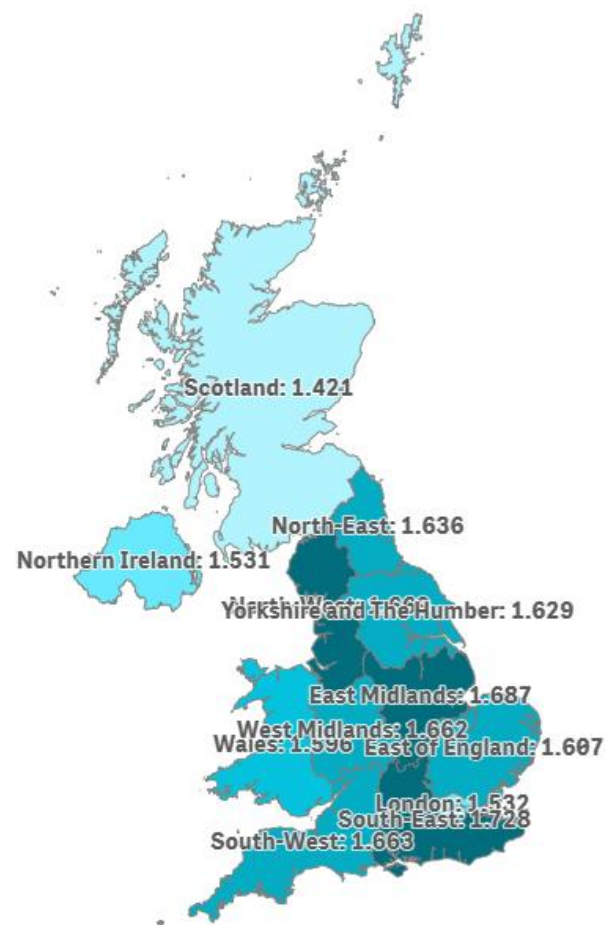

## CANARY ISLANDS: tourist arrivals by source region (NUTS1)

Code	Region (NUTS1)	Main cities	Weight
UKC	North-East	Teesside y Newcastle	3.0%
UKD	North-West	Manchester y Liverpool	10.4%
UKE	Yorkshire and The Humber	Leeds y Sheffield	6.7%
UKF	East Midlands	Nottingham	7.0%
UKG	West Midlands	Birmingham	6.1%
UKH	East of England	Cambridge	9.7%
UKI	London	London	10.7%
UKJ	South-East	Oxford	12.6%
UKK	South-West	Bristol y Bath	10.3%
UKL	Wales	Cardiff	5.8%
UKM	Scotland	Glasgow y Edinburgh	14.7%
UKN	Northern Ireland	Belfast	2.6%

Source: ISTAC (Encuesta sobre el Gasto Turístico).

# Expenditure per tourist and trip by source region United Kingdom (2024Q3)

## CANARY ISLANDS: expenditure per tourist and trip by source region (NUTS1)

Code	Region (NUTS1)	Main cities
UKC	North-East	Teesside y Newcastle
UKD	North-West	Manchester y Liverpool
UKE	Yorkshire and The Humber	Leeds y Sheffield
UKF	East Midlands	Nottingham
UKG	West Midlands	Birmingham
UKH	East of England	Cambridge
UKI	London	London
UKJ	South-East	Oxford
UKK	South-West	Bristol y Bath
UKL	Wales	Cardiff
UKM	Scotland	Glasgow y Edinburgh
UKN	Northern Ireland	Belfast