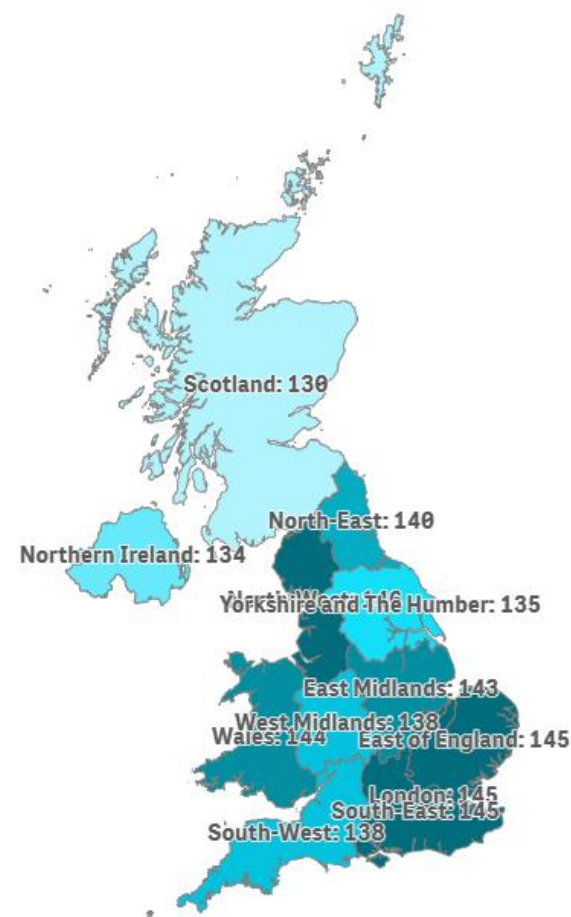

Source: ISTAC (Encuesta sobre el Gasto Turístico).