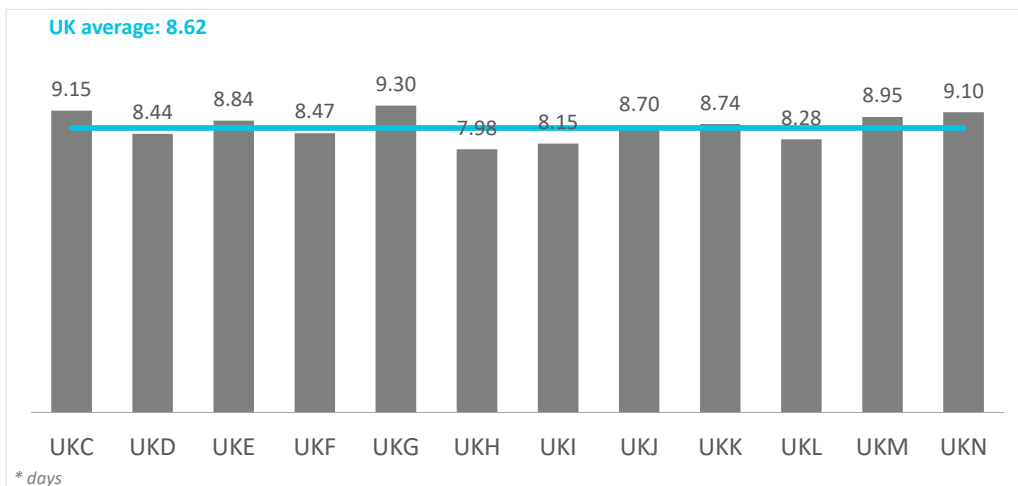

CANARY ISLANDS: average length of stay by source region (NUTS1)

Code	Region (NUTS1)	Main cities
UKC	North-East	Teesside y Newcastle
UKD	North-West	Manchester y Liverpool
UKE	Yorkshire and The Humber	Leeds y Sheffield
UKF	East Midlands	Nottingham
UKG	West Midlands	Birmingham
UKH	East of England	Cambridge
UKI	London	London
UKJ	South-East	Oxford
UKK	South-West	Bristol y Bath
UKL	Wales	Cardiff
UKM	Scotland	Glasgow y Edinburgh
UKN	Northern Ireland	Belfast