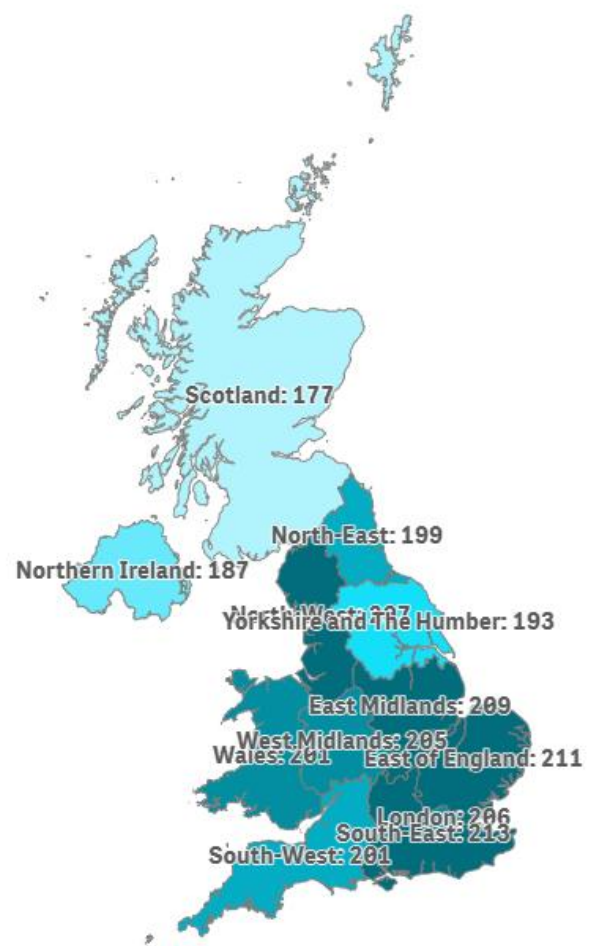

Source: ISTAC (Encuesta sobre el Gasto Turístico).