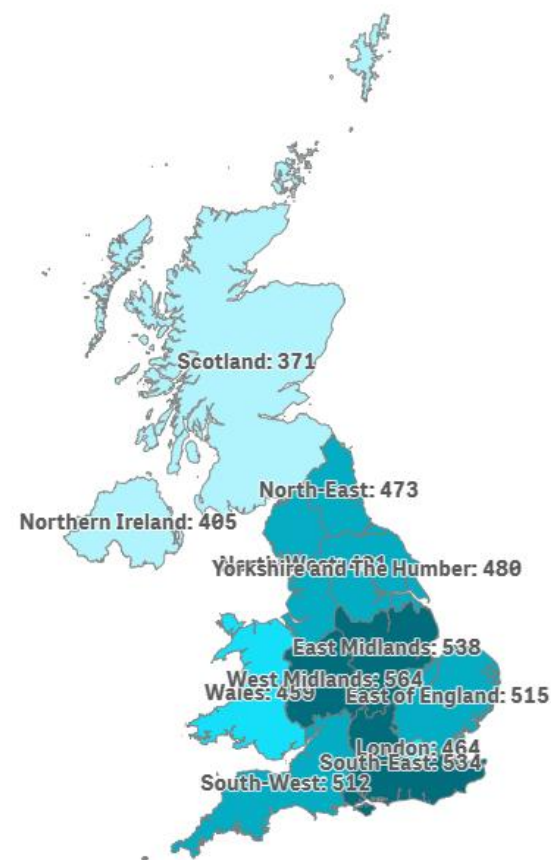

Source: ISTAC (Encuesta sobre el Gasto Turístico).