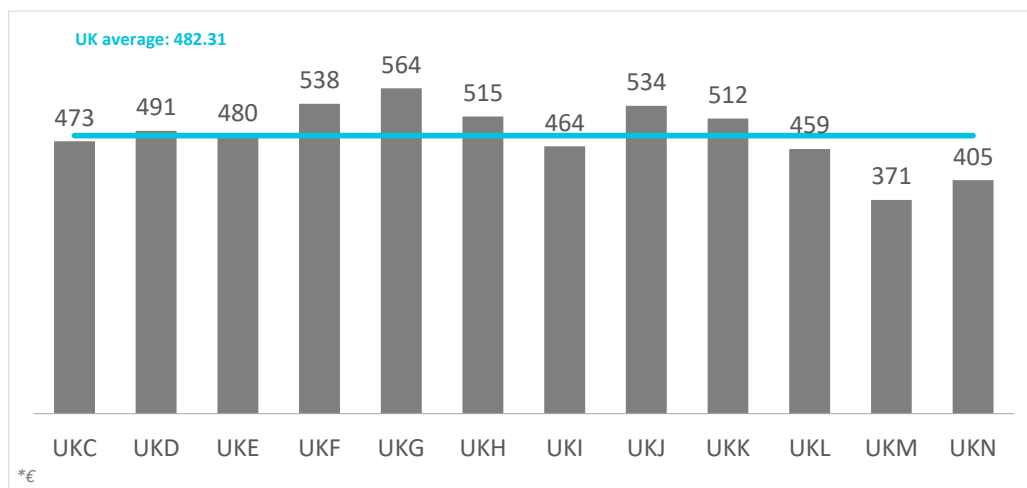

CANARY ISLANDS: average cost of the flight by source region (NUTS1)

Code	Region (NUTS1)	Main cities
UKC	North-East	Teesside y Newcastle
UKD	North-West	Manchester y Liverpool
UKE	Yorkshire and The Humber	Leeds y Sheffield
UKF	East Midlands	Nottingham
UKG	West Midlands	Birmingham
UKH	East of England	Cambridge
UKI	London	London
UKJ	South-East	Oxford
UKK	South-West	Bristol y Bath
UKL	Wales	Cardiff
UKM	Scotland	Glasgow y Edinburgh
UKN	Northern Ireland	Belfast