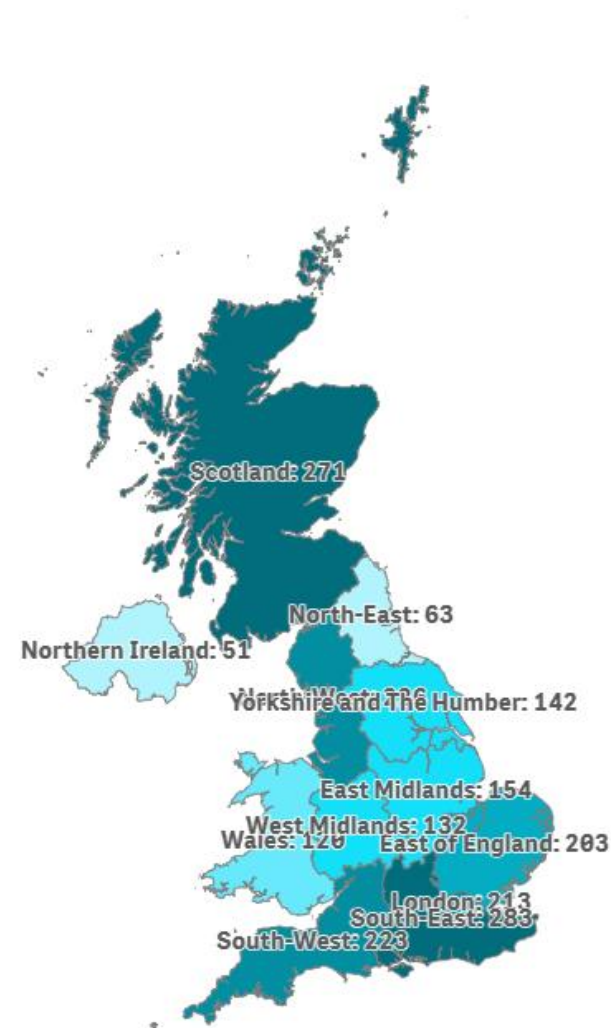

Tourist turnover by source region United Kingdom (2024Q3)

CANARY ISLANDS: turnover by source region (NUTS1)

Code	Region (NUTS1)	Main cities
UKC	North-East	Teesside y Newcastle
UKD	North-West	Manchester y Liverpool
UKE	Yorkshire and The Humber	Leeds y Sheffield
UKF	East Midlands	Nottingham
UKG	West Midlands	Birmingham
UKH	East of England	Cambridge
UKI	London	London
UKJ	South-East	Oxford
UKK	South-West	Bristol y Bath
UKL	Wales	Cardiff
UKM	Scotland	Glasgow y Edinburgh
UKN	Northern Ireland	Belfast