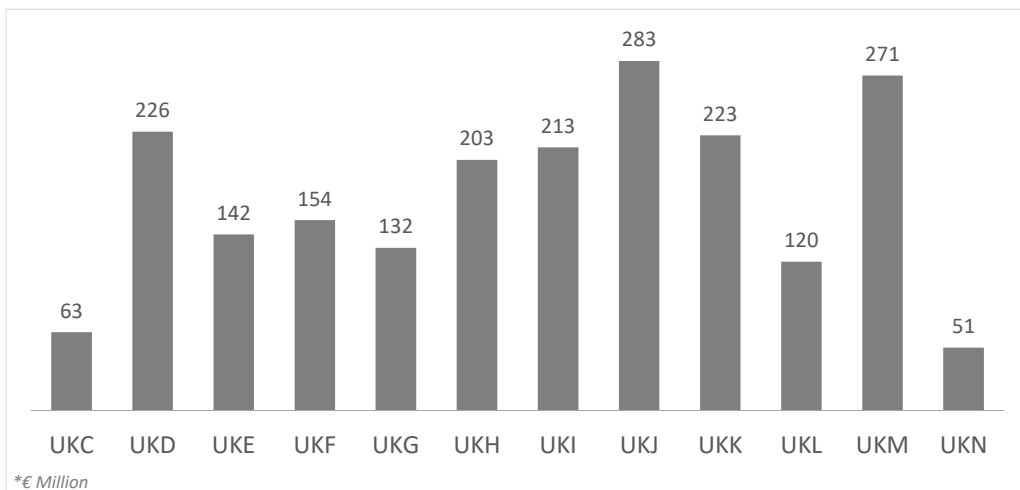

Tourist turnover by source region United Kingdom (2024Q3)

CANARY ISLANDS: turnover by source region (NUTS1)

Code	Region (NUTS1)	Main cities
UKC	North-East	Teesside y Newcastle
UKD	North-West	Manchester y Liverpool
UKE	Yorkshire and The Humber	Leeds y Sheffield
UKF	East Midlands	Nottingham
UKG	West Midlands	Birmingham
UKH	East of England	Cambridge
UKI	London	London
UKJ	South-East	Oxford
UKK	South-West	Bristol y Bath
UKL	Wales	Cardiff
UKM	Scotland	Glasgow y Edinburgh
UKN	Northern Ireland	Belfast