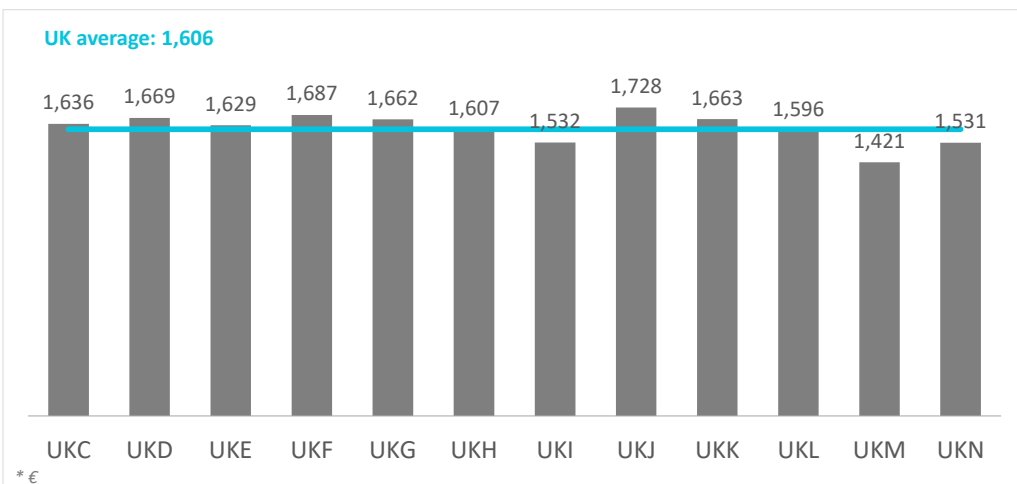

Expenditure per tourist and trip by source region United Kingdom (2024Q3)

CANARY ISLANDS: expenditure per tourist and trip by source region (NUTS1)

Code	Region (NUTS1)	Main cities
UKC	North-East	Teesside y Newcastle
UKD	North-West	Manchester y Liverpool
UKE	Yorkshire and The Humber	Leeds y Sheffield
UKF	East Midlands	Nottingham
UKG	West Midlands	Birmingham
UKH	East of England	Cambridge
UKI	London	London
UKJ	South-East	Oxford
UKK	South-West	Bristol y Bath
UKL	Wales	Cardiff
UKM	Scotland	Glasgow y Edinburgh
UKN	Northern Ireland	Belfast