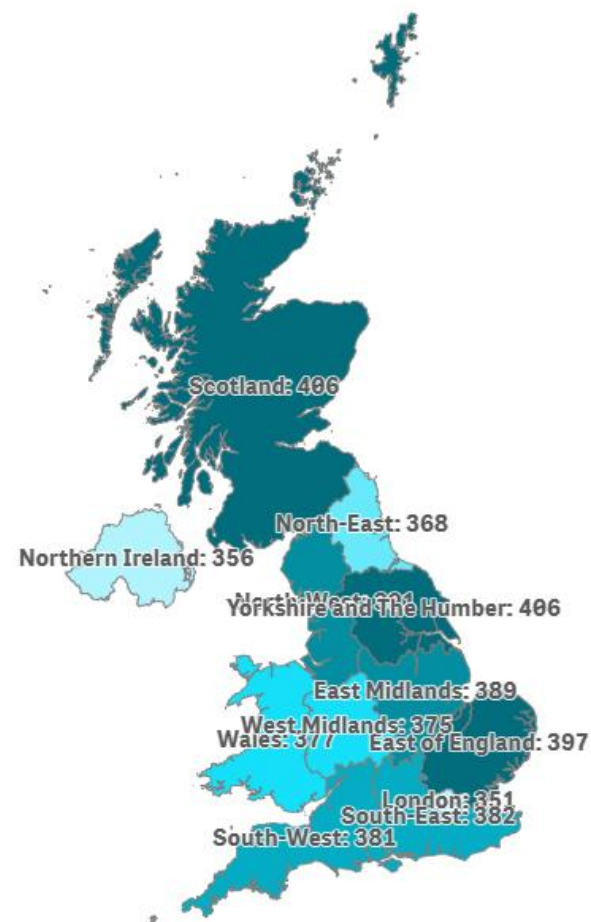

Source: ISTAC (Encuesta sobre el Gasto Turístico).