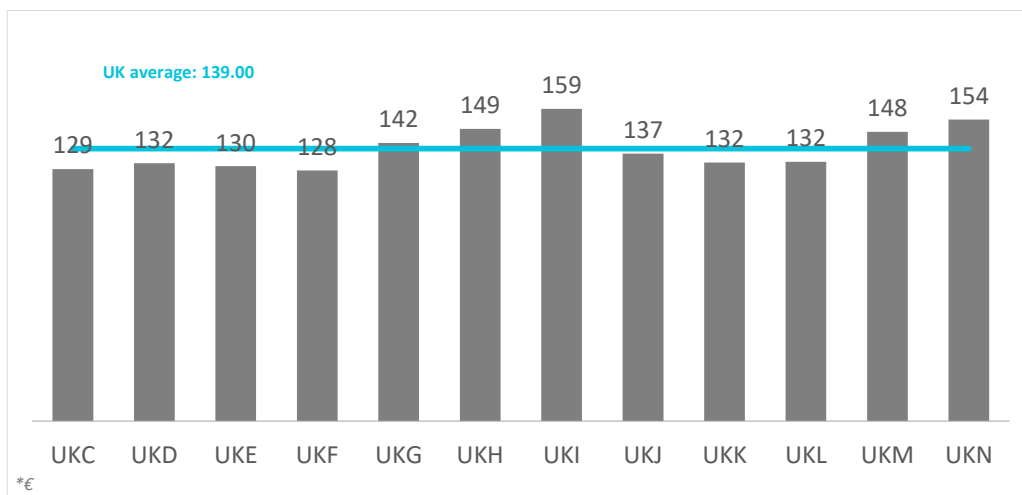

CANARY ISLANDS: average daily expenditure (without flight) by source region (NUTS1)

Code	Region (NUTS1)	Main cities
UKC	North-East	Teesside y Newcastle
UKD	North-West	Manchester y Liverpool
UKE	Yorkshire and The Humber	Leeds y Sheffield
UKF	East Midlands	Nottingham
UKG	West Midlands	Birmingham
UKH	East of England	Cambridge
UKI	London	London
UKJ	South-East	Oxford
UKK	South-West	Bristol y Bath
UKL	Wales	Cardiff
UKM	Scotland	Glasgow y Edinburgh
UKN	Northern Ireland	Belfast