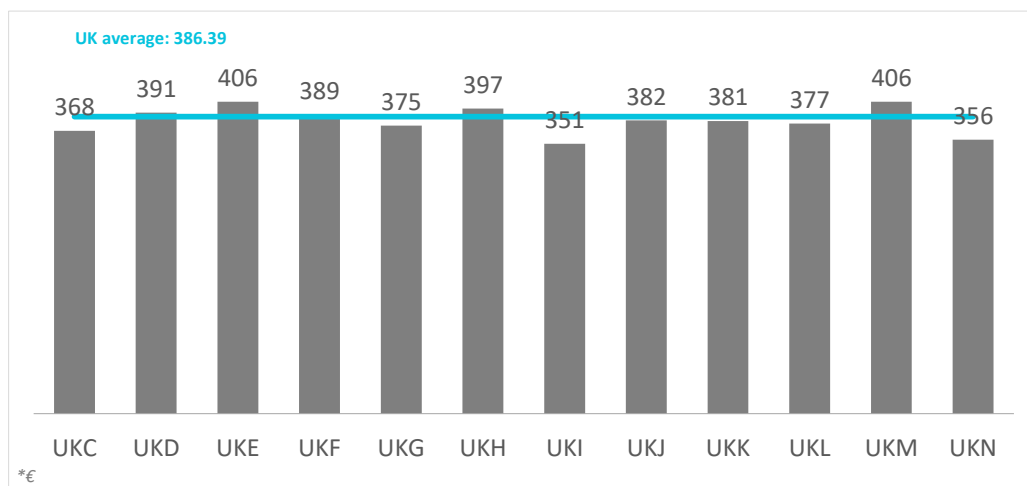

CANARY ISLANDS: average cost of the flight by source region (NUTS1)

Code	Region (NUTS1)	Main cities
UKC	North-East	Teesside y Newcastle
UKD	North-West	Manchester y Liverpool
UKE	Yorkshire and The Humber	Leeds y Sheffield
UKF	East Midlands	Nottingham
UKG	West Midlands	Birmingham
UKH	East of England	Cambridge
UKI	London	London
UKJ	South-East	Oxford
UKK	South-West	Bristol y Bath
UKL	Wales	Cardiff
UKM	Scotland	Glasgow y Edinburgh
UKN	Northern Ireland	Belfast