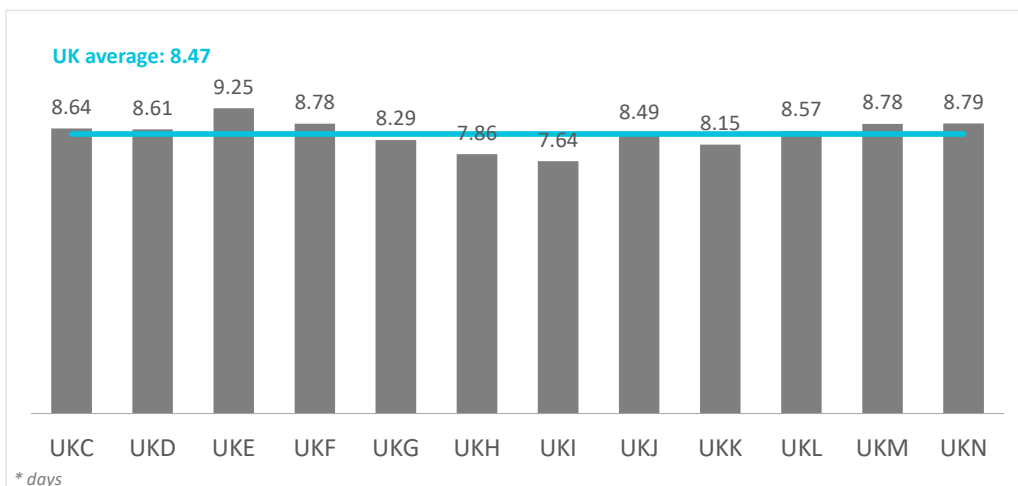

Average length of stay by source region United Kingdom (2024Q4)

CANARY ISLANDS: average length of stay by source region (NUTS1)

Code	Region (NUTS1)	Main cities
UKC	North-East	Teesside y Newcastle
UKD	North-West	Manchester y Liverpool
UKE	Yorkshire and The Humber	Leeds y Sheffield
UKF	East Midlands	Nottingham
UKG	West Midlands	Birmingham
UKH	East of England	Cambridge
UKI	London	London
UKJ	South-East	Oxford
UKK	South-West	Bristol y Bath
UKL	Wales	Cardiff
UKM	Scotland	Glasgow y Edinburgh
UKN	Northern Ireland	Belfast