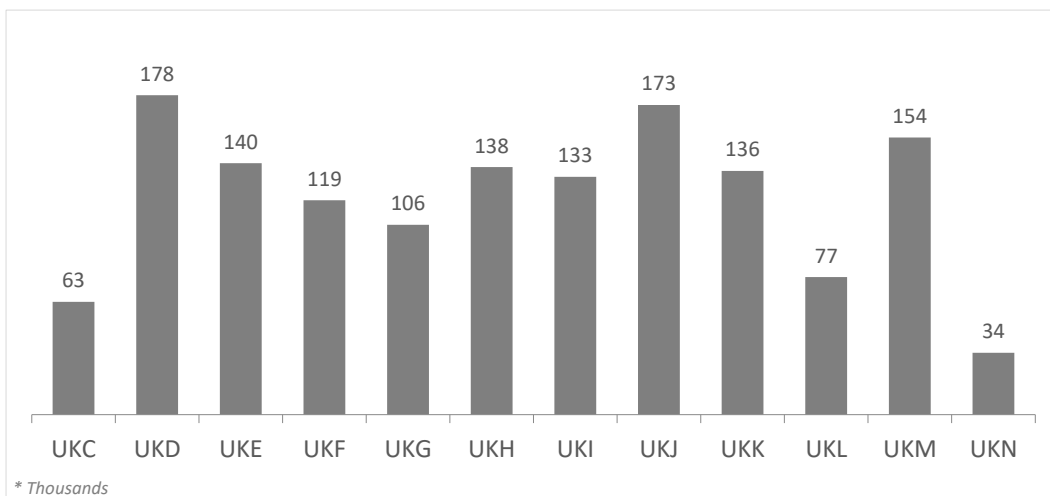

Tourist arrivals by source region United Kingdom (2024Q4)

CANARY ISLANDS: tourist arrivals by source region (NUTS1)

Code	Region (NUTS1)	Main cities	Weight
UKC	North-East	Teesside y Newcastle	4.3%
UKD	North-West	Manchester y Liverpool	12.2%
UKE	Yorkshire and The Humber	Leeds y Sheffield	9.6%
UKF	East Midlands	Nottingham	8.2%
UKG	West Midlands	Birmingham	7.2%
UKH	East of England	Cambridge	9.4%
UKI	London	London	9.1%
UKJ	South-East	Oxford	11.8%
UKK	South-West	Bristol y Bath	9.3%
UKL	Wales	Cardiff	5.2%
UKM	Scotland	Glasgow y Edinburgh	10.6%
UKN	Northern Ireland	Belfast	2.4%