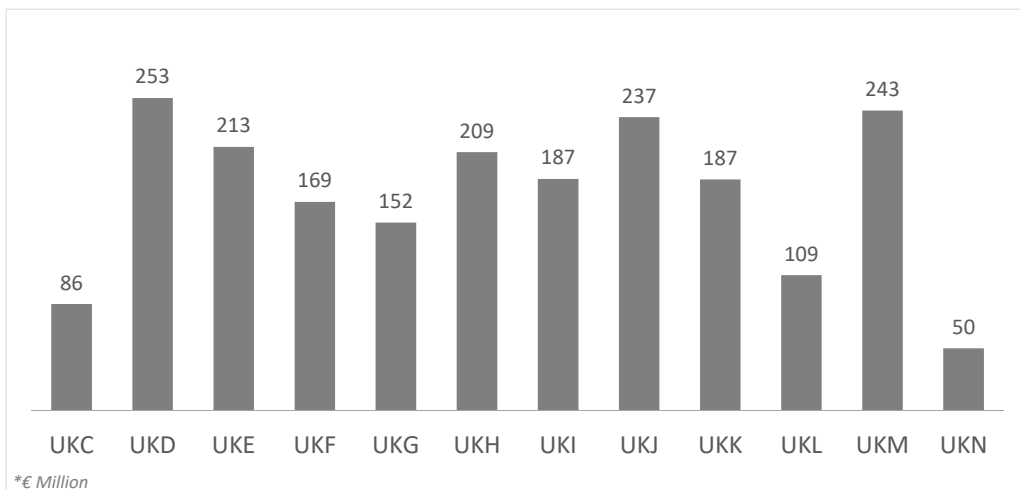

Tourist turnover by source region

United Kingdom (2024Q4)

CANARY ISLANDS: turnover by source region (NUTS1)

Code	Region (NUTS1)	Main cities
UKC	North-East	Teesside y Newcastle
UKD	North-West	Manchester y Liverpool
UKE	Yorkshire and The Humber	Leeds y Sheffield
UKF	East Midlands	Nottingham
UKG	West Midlands	Birmingham
UKH	East of England	Cambridge
UKI	London	London
UKJ	South-East	Oxford
UKK	South-West	Bristol y Bath
UKL	Wales	Cardiff
UKM	Scotland	Glasgow y Edinburgh
UKN	Northern Ireland	Belfast