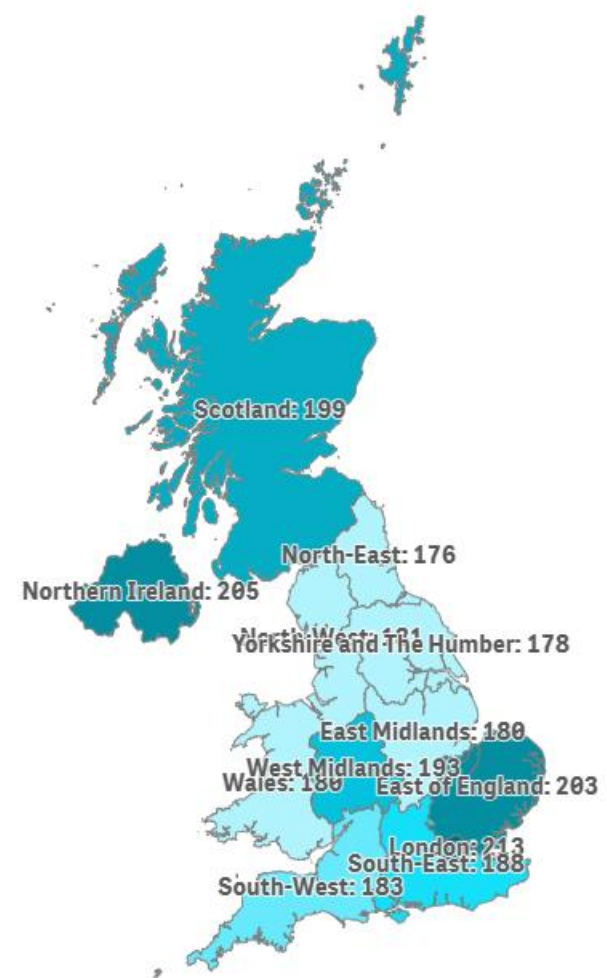

Source: ISTAC (Encuesta sobre el Gasto Turístico).