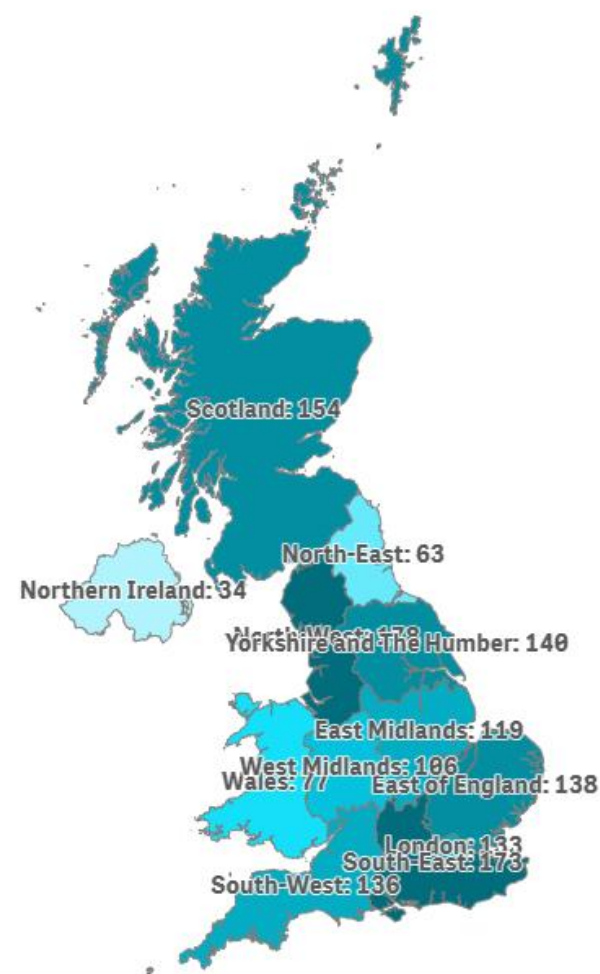

# Tourist arrivals by source region United Kingdom (2024Q4)

## CANARY ISLANDS: tourist arrivals by source region (NUTS1)

Code	Region (NUTS1)	Main cities	Weight
UKC	North-East	Teesside y Newcastle	4.3%
UKD	North-West	Manchester y Liverpool	12.2%
UKE	Yorkshire and The Humber	Leeds y Sheffield	9.6%
UKF	East Midlands	Nottingham	8.2%
UKG	West Midlands	Birmingham	7.2%
UKH	East of England	Cambridge	9.4%
UKI	London	London	9.1%
UKJ	South-East	Oxford	11.8%
UKK	South-West	Bristol y Bath	9.3%
UKL	Wales	Cardiff	5.2%
UKM	Scotland	Glasgow y Edinburgh	10.6%
UKN	Northern Ireland	Belfast	2.4%

# Tourist turnover by source region

### CANARY ISLANDS: expenditure per tourist and trip by source region (NUTS1)

Code	Region (NUTS1)	Main cities
UKC	North-East	Teesside y Newcastle
UKD	North-West	Manchester y Liverpool
UKE	Yorkshire and The Humber	Leeds y Sheffield
UKF	East Midlands	Nottingham
UKG	West Midlands	Birmingham
UKH	East of England	Cambridge
UKI	London	London
UKJ	South-East	Oxford
UKK	South-West	Bristol y Bath
UKL	Wales	Cardiff
UKM	Scotland	Glasgow y Edinburgh
UKN	Northern Ireland	Belfast