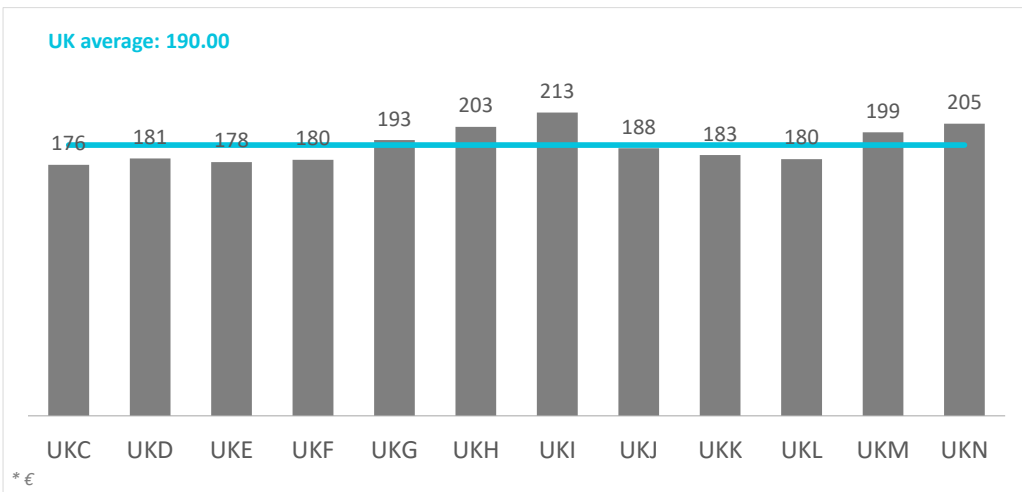

CANARY ISLANDS: average daily expenditure by source region (NUTS1)

Code	Region (NUTS1)	Main cities
UKC	North-East	Teesside y Newcastle
UKD	North-West	Manchester y Liverpool
UKE	Yorkshire and The Humber	Leeds y Sheffield
UKF	East Midlands	Nottingham
UKG	West Midlands	Birmingham
UKH	East of England	Cambridge
UKI	London	London
UKJ	South-East	Oxford
UKK	South-West	Bristol y Bath
UKL	Wales	Cardiff
UKM	Scotland	Glasgow y Edinburgh
UKN	Northern Ireland	Belfast