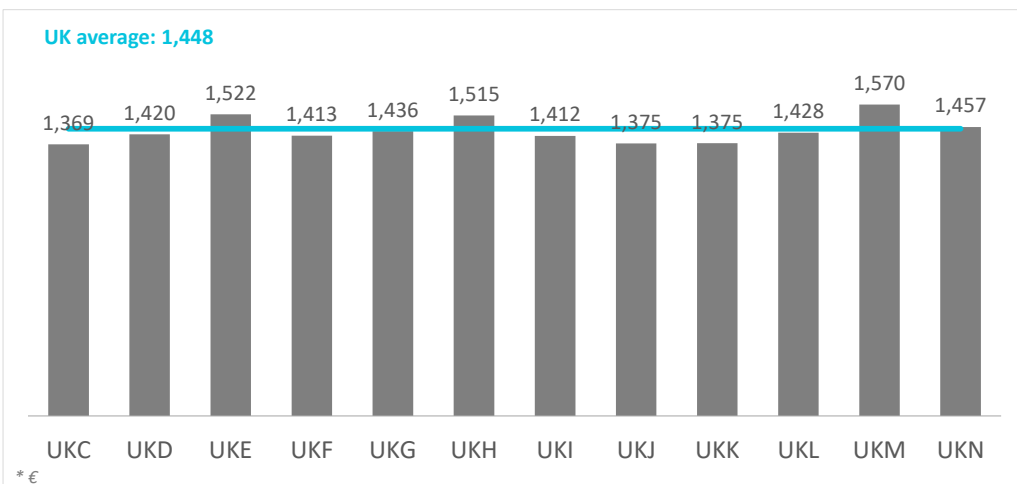

Expenditure per tourist and trip by source region

United Kingdom (2024Q4)

CANARY ISLANDS: expenditure per tourist and trip by source region (NUTS1)

Code	Region (NUTS1)	Main cities
UKC	North-East	Teesside y Newcastle
UKD	North-West	Manchester y Liverpool
UKE	Yorkshire and The Humber	Leeds y Sheffield
UKF	East Midlands	Nottingham
UKG	West Midlands	Birmingham
UKH	East of England	Cambridge
UKI	London	London
UKJ	South-East	Oxford
UKK	South-West	Bristol y Bath
UKL	Wales	Cardiff
UKM	Scotland	Glasgow y Edinburgh
UKN	Northern Ireland	Belfast