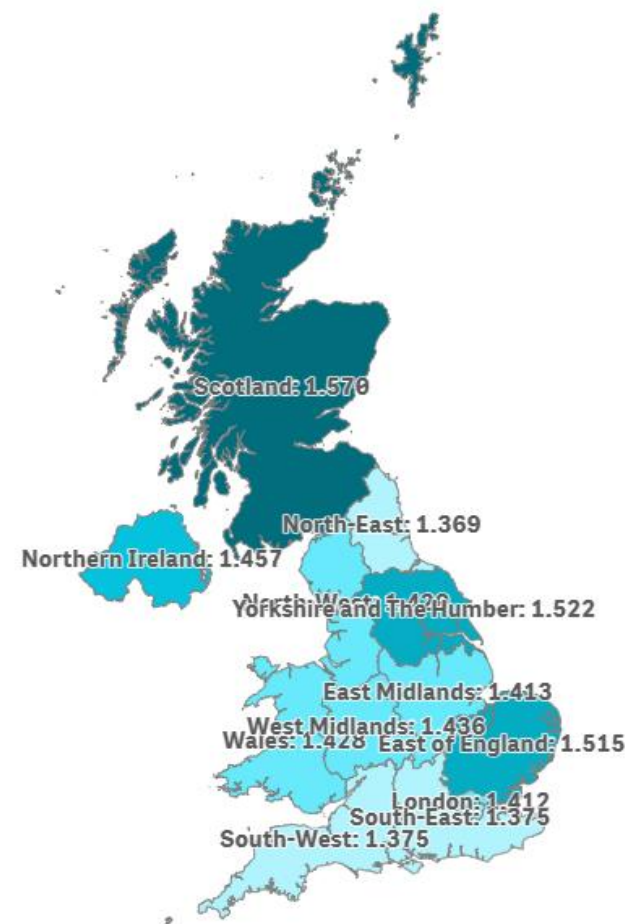

Expenditure per tourist and trip by source region

United Kingdom (2024Q4)

CANARY ISLANDS: expenditure per tourist and trip by source region (NUTS1)

Code	Region (NUTS1)	Main cities
UKC	North-East	Teesside y Newcastle
UKD	North-West	Manchester y Liverpool
UKE	Yorkshire and The Humber	Leeds y Sheffield
UKF	East Midlands	Nottingham
UKG	West Midlands	Birmingham
UKH	East of England	Cambridge
UKI	London	London
UKJ	South-East	Oxford
UKK	South-West	Bristol y Bath
UKL	Wales	Cardiff
UKM	Scotland	Glasgow y Edinburgh
UKN	Northern Ireland	Belfast