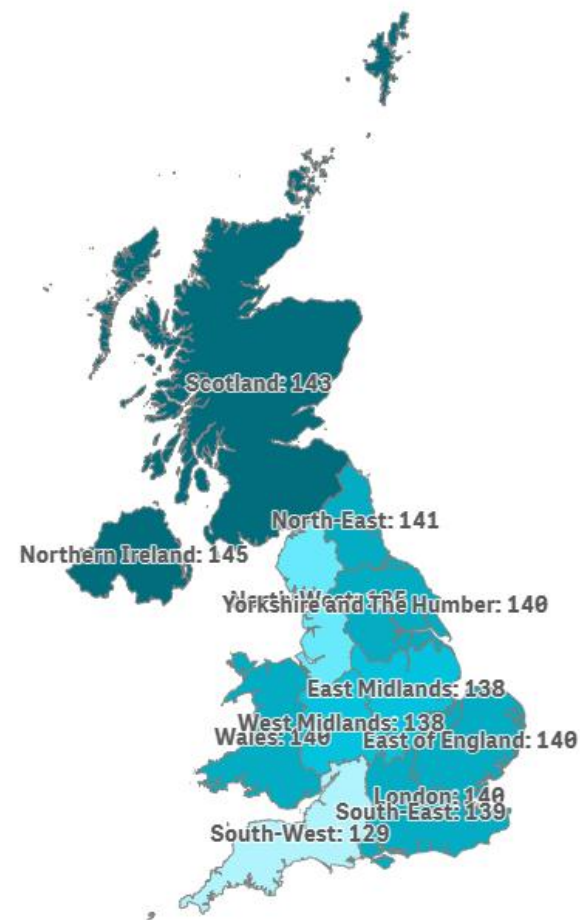

Tourist arrivals by source region United Kingdom (2024)

CANARY ISLANDS: tourist arrivals by source region (NUTS1)

Code	Region (NUTS1)	Main cities	Weight
UKC	North-East	Teesside y Newcastle	3.9%
UKD	North-West	Manchester y Liverpool	10.6%
UKE	Yorkshire and The Humber	Leeds y Sheffield	8.5%
UKF	East Midlands	Nottingham	7.3%
UKG	West Midlands	Birmingham	6.9%
UKH	East of England	Cambridge	9.4%
UKI	London	London	11.1%
UKJ	South-East	Oxford	12.2%
UKK	South-West	Bristol y Bath	8.9%
UKL	Wales	Cardiff	5.5%
UKM	Scotland	Glasgow y Edinburgh	12.3%
UKN	Northern Ireland	Belfast	2.8%

Tourist turnover by source region United Kingdom (2024)

CANARY ISLANDS: turnover by source region (NUTS1)

Code	Region (NUTS1)	Main cities
UKC	North-East	Teesside y Newcastle
UKD	North-West	Manchester y Liverpool
UKE	Yorkshire and The Humber	Leeds y Sheffield
UKF	East Midlands	Nottingham
UKG	West Midlands	Birmingham
UKH	East of England	Cambridge
UKI	London	London
UKJ	South-East	Oxford
UKK	South-West	Bristol y Bath
UKL	Wales	Cardiff
UKM	Scotland	Glasgow y Edinburgh
UKN	Northern Ireland	Belfast

Average daily expenditure by source region United Kingdom (2024)

CANARY ISLANDS: average daily expenditure by source region (NUTS1)

Code	Region (NUTS1)	Main cities
UKC	North-East	Teesside y Newcastle
UKD	North-West	Manchester y Liverpool
UKE	Yorkshire and The Humber	Leeds y Sheffield
UKF	East Midlands	Nottingham
UKG	West Midlands	Birmingham
UKH	East of England	Cambridge
UKI	London	London
UKJ	South-East	Oxford
UKK	South-West	Bristol y Bath
UKL	Wales	Cardiff
UKM	Scotland	Glasgow y Edinburgh
UKN	Northern Ireland	Belfast

Code	Region (NUTS1)	Main cities
UKC	North-East	Teesside y Newcastle
UKD	North-West	Manchester y Liverpool
UKE	Yorkshire and The Humber	Leeds y Sheffield
UKF	East Midlands	Nottingham
UKG	West Midlands	Birmingham
UKH	East of England	Cambridge
UKI	London	London
UKJ	South-East	Oxford
UKK	South-West	Bristol y Bath
UKL	Wales	Cardiff
UKM	Scotland	Glasgow y Edinburgh
UKN	Northern Ireland	Belfast