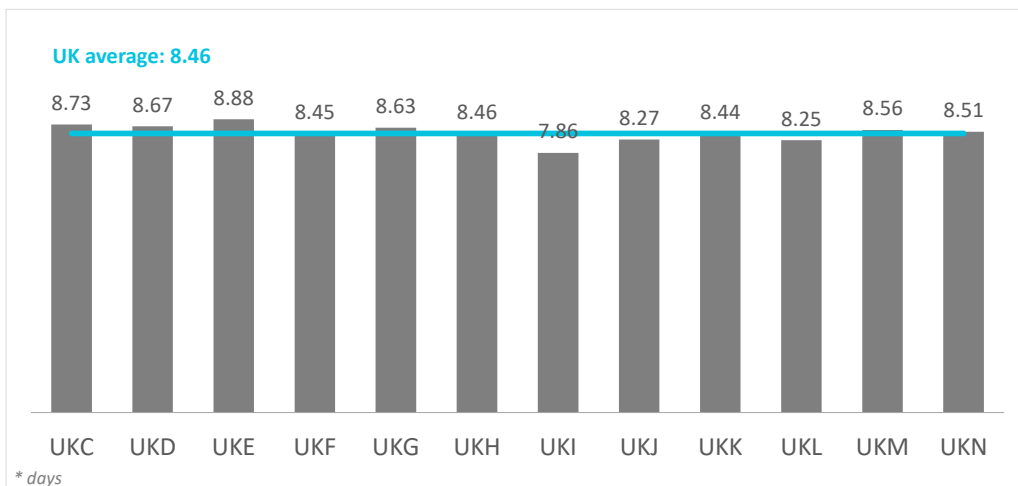

Source: ISTAC (Encuesta sobre el Gasto Turístico).

Expenditure per tourist and trip by source region United Kingdom (2024)

CANARY ISLANDS: expenditure per tourist and trip by source region (NUTS1)

Code	Region (NUTS1)	Main cities
UKC	North-East	Teesside y Newcastle
UKD	North-West	Manchester y Liverpool
UKE	Yorkshire and The Humber	Leeds y Sheffield
UKF	East Midlands	Nottingham
UKG	West Midlands	Birmingham
UKH	East of England	Cambridge
UKI	London	London
UKJ	South-East	Oxford
UKK	South-West	Bristol y Bath
UKL	Wales	Cardiff
UKM	Scotland	Glasgow y Edinburgh
UKN	Northern Ireland	Belfast

Average length of stay by source region United Kingdom (2024)

CANARY ISLANDS: average length of stay by source region (NUTS1)

Code	Region (NUTS1)	Main cities
UKC	North-East	Teesside y Newcastle
UKD	North-West	Manchester y Liverpool
UKE	Yorkshire and The Humber	Leeds y Sheffield
UKF	East Midlands	Nottingham
UKG	West Midlands	Birmingham
UKH	East of England	Cambridge
UKI	London	London
UKJ	South-East	Oxford
UKK	South-West	Bristol y Bath
UKL	Wales	Cardiff
UKM	Scotland	Glasgow y Edinburgh
UKN	Northern Ireland	Belfast