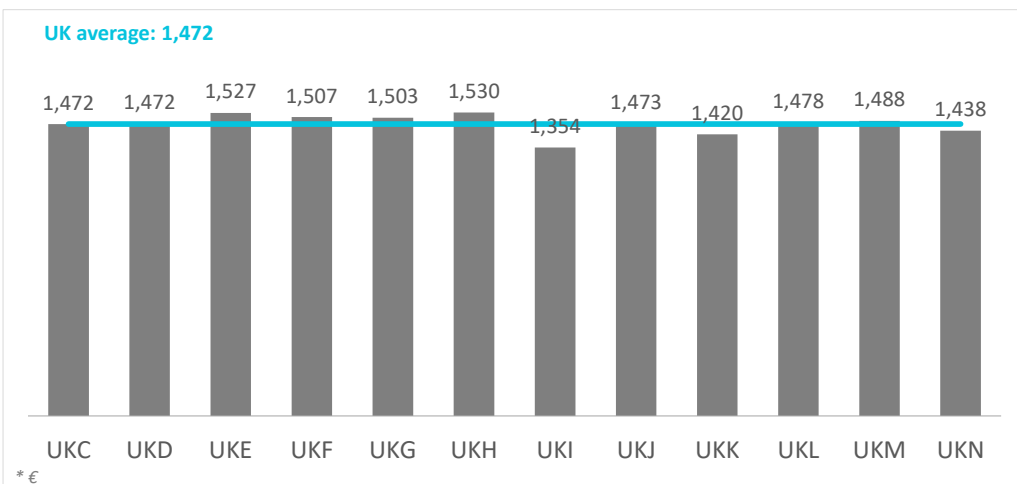

Source: ISTAC (Encuesta sobre el Gasto Turístico).

Average cost of the flight by source region United Kingdom (2024)

CANARY ISLANDS: average cost of the flight by source region (NUTS1)

Code	Region (NUTS1)	Main cities
UKC	North-East	Teesside y Newcastle
UKD	North-West	Manchester y Liverpool
UKE	Yorkshire and The Humber	Leeds y Sheffield
UKF	East Midlands	Nottingham
UKG	West Midlands	Birmingham
UKH	East of England	Cambridge
UKI	London	London
UKJ	South-East	Oxford
UKK	South-West	Bristol y Bath
UKL	Wales	Cardiff
UKM	Scotland	Glasgow y Edinburgh
UKN	Northern Ireland	Belfast

Source: ISTAC (Encuesta sobre el Gasto Turístico).

Expenditure per tourist and trip by source region United Kingdom (2024)

CANARY ISLANDS: expenditure per tourist and trip by source region (NUTS1)

Code	Region (NUTS1)	Main cities
UKC	North-East	Teesside y Newcastle
UKD	North-West	Manchester y Liverpool
UKE	Yorkshire and The Humber	Leeds y Sheffield
UKF	East Midlands	Nottingham
UKG	West Midlands	Birmingham
UKH	East of England	Cambridge
UKI	London	London
UKJ	South-East	Oxford
UKK	South-West	Bristol y Bath
UKL	Wales	Cardiff
UKM	Scotland	Glasgow y Edinburgh
UKN	Northern Ireland	Belfast

Average length of stay by source region United Kingdom (2024)

CANARY ISLANDS: average length of stay by source region (NUTS1)

Code	Region (NUTS1)	Main cities
UKC	North-East	Teesside y Newcastle
UKD	North-West	Manchester y Liverpool
UKE	Yorkshire and The Humber	Leeds y Sheffield
UKF	East Midlands	Nottingham
UKG	West Midlands	Birmingham
UKH	East of England	Cambridge
UKI	London	London
UKJ	South-East	Oxford
UKK	South-West	Bristol y Bath
UKL	Wales	Cardiff
UKM	Scotland	Glasgow y Edinburgh
UKN	Northern Ireland	Belfast