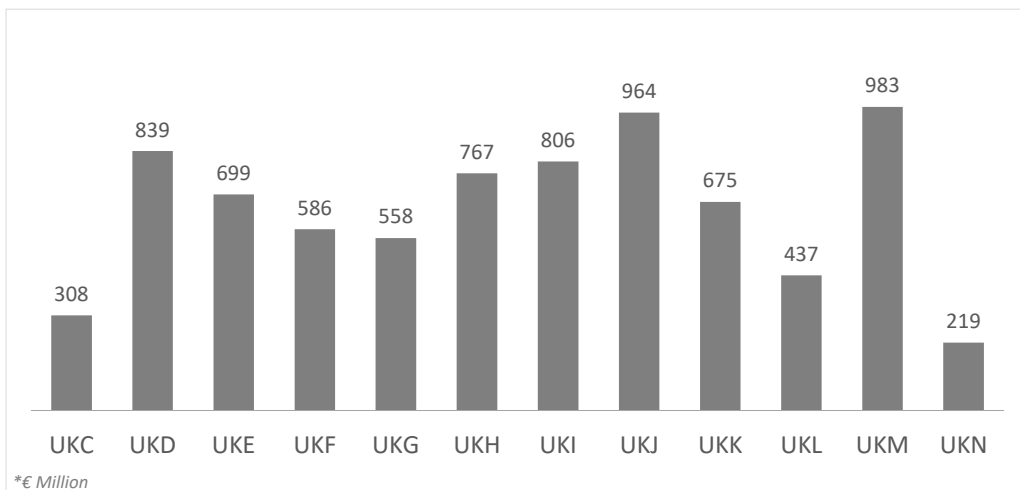

Tourist arrivals by source region United Kingdom (2024)

CANARY ISLANDS: tourist arrivals by source region (NUTS1)

Code	Region (NUTS1)	Main cities	Weight
UKC	North-East	Teesside y Newcastle	3.9%
UKD	North-West	Manchester y Liverpool	10.6%
UKE	Yorkshire and The Humber	Leeds y Sheffield	8.5%
UKF	East Midlands	Nottingham	7.3%
UKG	West Midlands	Birmingham	6.9%
UKH	East of England	Cambridge	9.4%
UKI	London	London	11.1%
UKJ	South-East	Oxford	12.2%
UKK	South-West	Bristol y Bath	8.9%
UKL	Wales	Cardiff	5.5%
UKM	Scotland	Glasgow y Edinburgh	12.3%
UKN	Northern Ireland	Belfast	2.8%

Tourist turnover by source region United Kingdom (2024)

CANARY ISLANDS: turnover by source region (NUTS1)

Code	Region (NUTS1)	Main cities
UKC	North-East	Teesside y Newcastle
UKD	North-West	Manchester y Liverpool
UKE	Yorkshire and The Humber	Leeds y Sheffield
UKF	East Midlands	Nottingham
UKG	West Midlands	Birmingham
UKH	East of England	Cambridge
UKI	London	London
UKJ	South-East	Oxford
UKK	South-West	Bristol y Bath
UKL	Wales	Cardiff
UKM	Scotland	Glasgow y Edinburgh
UKN	Northern Ireland	Belfast

Average length of stay by source region United Kingdom (2024)

CANARY ISLANDS: average length of stay by source region (NUTS1)

Code	Region (NUTS1)	Main cities
UKC	North-East	Teesside y Newcastle
UKD	North-West	Manchester y Liverpool
UKE	Yorkshire and The Humber	Leeds y Sheffield
UKF	East Midlands	Nottingham
UKG	West Midlands	Birmingham
UKH	East of England	Cambridge
UKI	London	London
UKJ	South-East	Oxford
UKK	South-West	Bristol y Bath
UKL	Wales	Cardiff
UKM	Scotland	Glasgow y Edinburgh
UKN	Northern Ireland	Belfast