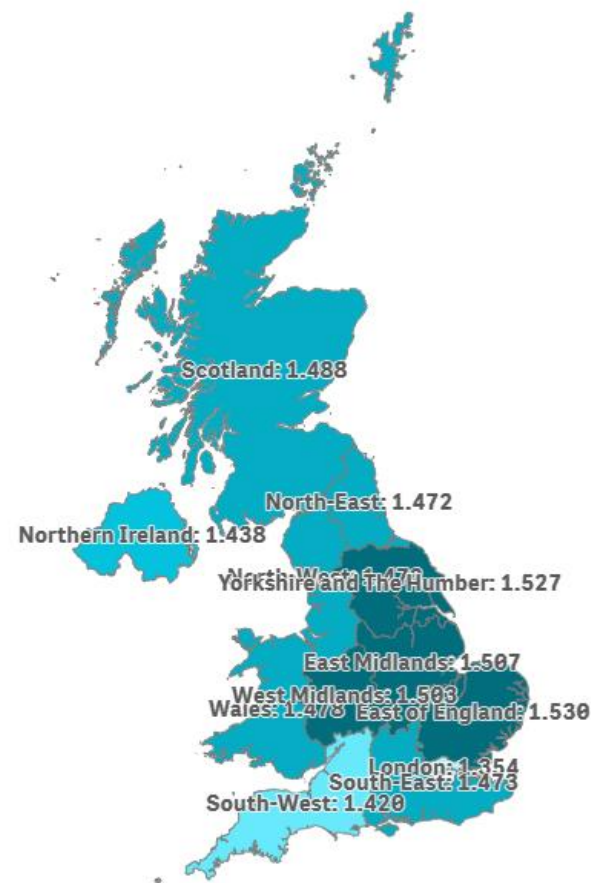

Tourist arrivals by source region United Kingdom (2024)

CANARY ISLANDS: tourist arrivals by source region (NUTS1)

Code	Region (NUTS1)	Main cities	Weight
UKC	North-East	Teesside y Newcastle	3.9%
UKD	North-West	Manchester y Liverpool	10.6%
UKE	Yorkshire and The Humber	Leeds y Sheffield	8.5%
UKF	East Midlands	Nottingham	7.3%
UKG	West Midlands	Birmingham	6.9%
UKH	East of England	Cambridge	9.4%
UKI	London	London	11.1%
UKJ	South-East	Oxford	12.2%
UKK	South-West	Bristol y Bath	8.9%
UKL	Wales	Cardiff	5.5%
UKM	Scotland	Glasgow y Edinburgh	12.3%
UKN	Northern Ireland	Belfast	2.8%

Source: ISTAC (Encuesta sobre el Gasto Turístico).

Expenditure per tourist and trip by source region United Kingdom (2024)

CANARY ISLANDS: expenditure per tourist and trip by source region (NUTS1)

Code	Region (NUTS1)	Main cities
UKC	North-East	Teesside y Newcastle
UKD	North-West	Manchester y Liverpool
UKE	Yorkshire and The Humber	Leeds y Sheffield
UKF	East Midlands	Nottingham
UKG	West Midlands	Birmingham
UKH	East of England	Cambridge
UKI	London	London
UKJ	South-East	Oxford
UKK	South-West	Bristol y Bath
UKL	Wales	Cardiff
UKM	Scotland	Glasgow y Edinburgh
UKN	Northern Ireland	Belfast

Average length of stay by source region United Kingdom (2024)

CANARY ISLANDS: average length of stay by source region (NUTS1)

Code	Region (NUTS1)	Main cities
UKC	North-East	Teesside y Newcastle
UKD	North-West	Manchester y Liverpool
UKE	Yorkshire and The Humber	Leeds y Sheffield
UKF	East Midlands	Nottingham
UKG	West Midlands	Birmingham
UKH	East of England	Cambridge
UKI	London	London
UKJ	South-East	Oxford
UKK	South-West	Bristol y Bath
UKL	Wales	Cardiff
UKM	Scotland	Glasgow y Edinburgh
UKN	Northern Ireland	Belfast