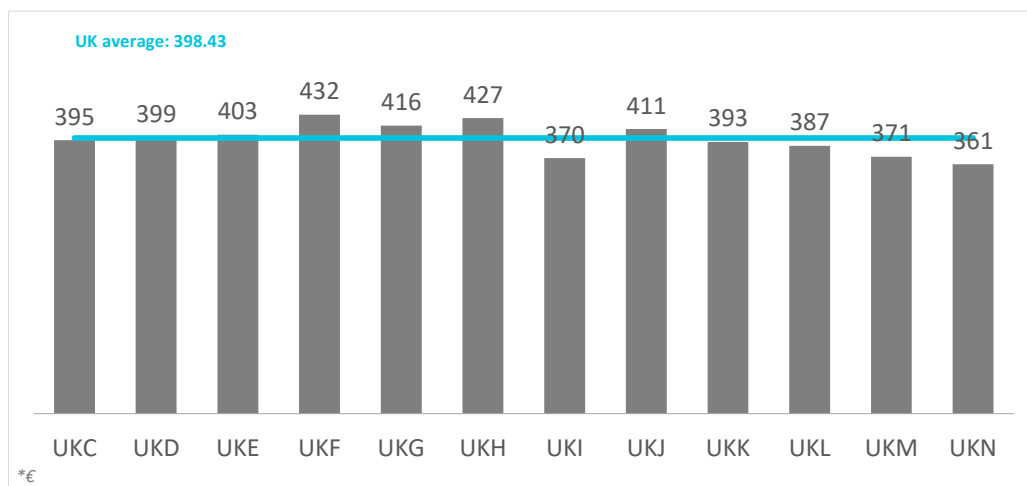

CANARY ISLANDS: average cost of the flight by source region (NUTS1)

Code	Region (NUTS1)	Main cities
UKC	North-East	Teesside y Newcastle
UKD	North-West	Manchester y Liverpool
UKE	Yorkshire and The Humber	Leeds y Sheffield
UKF	East Midlands	Nottingham
UKG	West Midlands	Birmingham
UKH	East of England	Cambridge
UKI	London	London
UKJ	South-East	Oxford
UKK	South-West	Bristol y Bath
UKL	Wales	Cardiff
UKM	Scotland	Glasgow y Edinburgh
UKN	Northern Ireland	Belfast