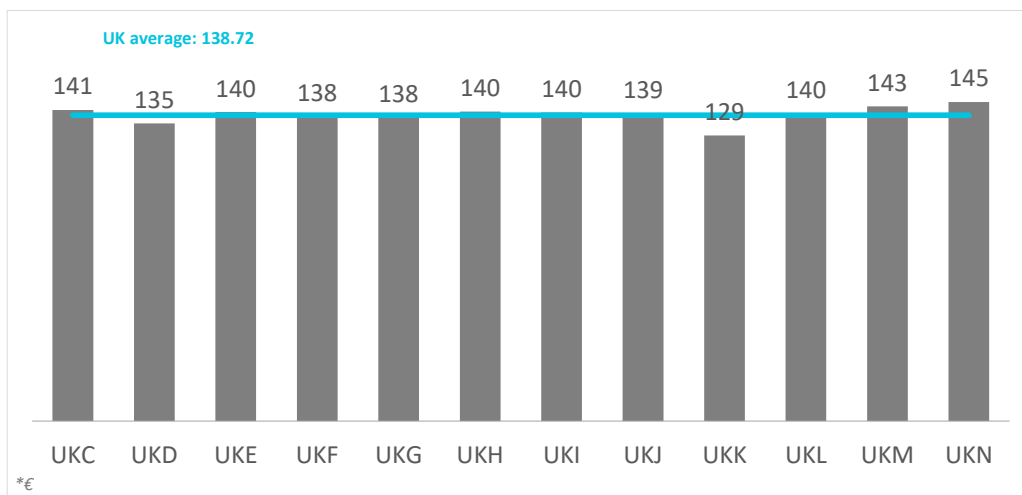

CANARY ISLANDS: average daily expenditure (without flight) by source region (NUTS1)

Code	Region (NUTS1)	Main cities
UKC	North-East	Teesside y Newcastle
UKD	North-West	Manchester y Liverpool
UKE	Yorkshire and The Humber	Leeds y Sheffield
UKF	East Midlands	Nottingham
UKG	West Midlands	Birmingham
UKH	East of England	Cambridge
UKI	London	London
UKJ	South-East	Oxford
UKK	South-West	Bristol y Bath
UKL	Wales	Cardiff
UKM	Scotland	Glasgow y Edinburgh
UKN	Northern Ireland	Belfast