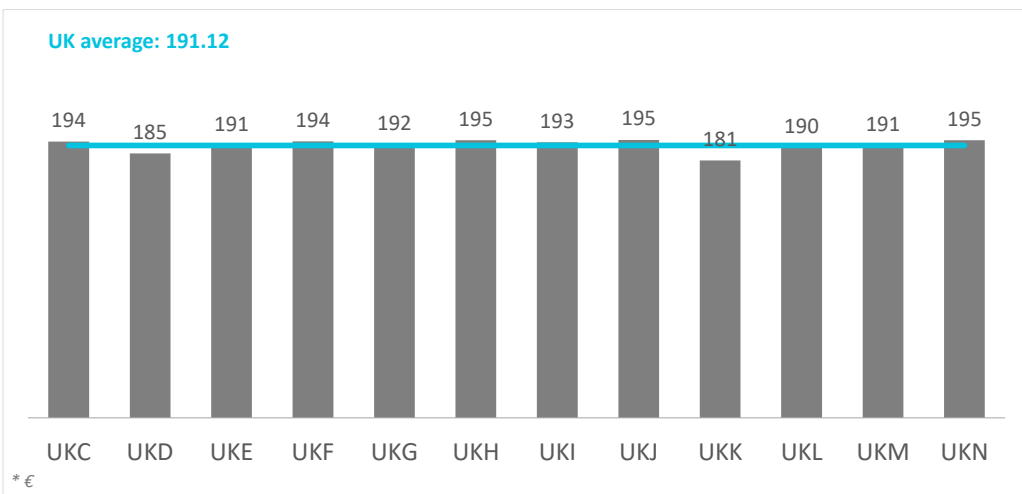

Tourist arrivals by source region United Kingdom (2024)

CANARY ISLANDS: tourist arrivals by source region (NUTS1)

Code	Region (NUTS1)	Main cities	Weight
UKC	North-East	Teesside y Newcastle	3.9%
UKD	North-West	Manchester y Liverpool	10.6%
UKE	Yorkshire and The Humber	Leeds y Sheffield	8.5%
UKF	East Midlands	Nottingham	7.3%
UKG	West Midlands	Birmingham	6.9%
UKH	East of England	Cambridge	9.4%
UKI	London	London	11.1%
UKJ	South-East	Oxford	12.2%
UKK	South-West	Bristol y Bath	8.9%
UKL	Wales	Cardiff	5.5%
UKM	Scotland	Glasgow y Edinburgh	12.3%
UKN	Northern Ireland	Belfast	2.8%

Tourist turnover by source region United Kingdom (2024)

CANARY ISLANDS: turnover by source region (NUTS1)

Code	Region (NUTS1)	Main cities
UKC	North-East	Teesside y Newcastle
UKD	North-West	Manchester y Liverpool
UKE	Yorkshire and The Humber	Leeds y Sheffield
UKF	East Midlands	Nottingham
UKG	West Midlands	Birmingham
UKH	East of England	Cambridge
UKI	London	London
UKJ	South-East	Oxford
UKK	South-West	Bristol y Bath
UKL	Wales	Cardiff
UKM	Scotland	Glasgow y Edinburgh
UKN	Northern Ireland	Belfast

Average daily expenditure by source region United Kingdom (2024)

CANARY ISLANDS: average daily expenditure by source region (NUTS1)

Code	Region (NUTS1)	Main cities
UKC	North-East	Teesside y Newcastle
UKD	North-West	Manchester y Liverpool
UKE	Yorkshire and The Humber	Leeds y Sheffield
UKF	East Midlands	Nottingham
UKG	West Midlands	Birmingham
UKH	East of England	Cambridge
UKI	London	London
UKJ	South-East	Oxford
UKK	South-West	Bristol y Bath
UKL	Wales	Cardiff
UKM	Scotland	Glasgow y Edinburgh
UKN	Northern Ireland	Belfast