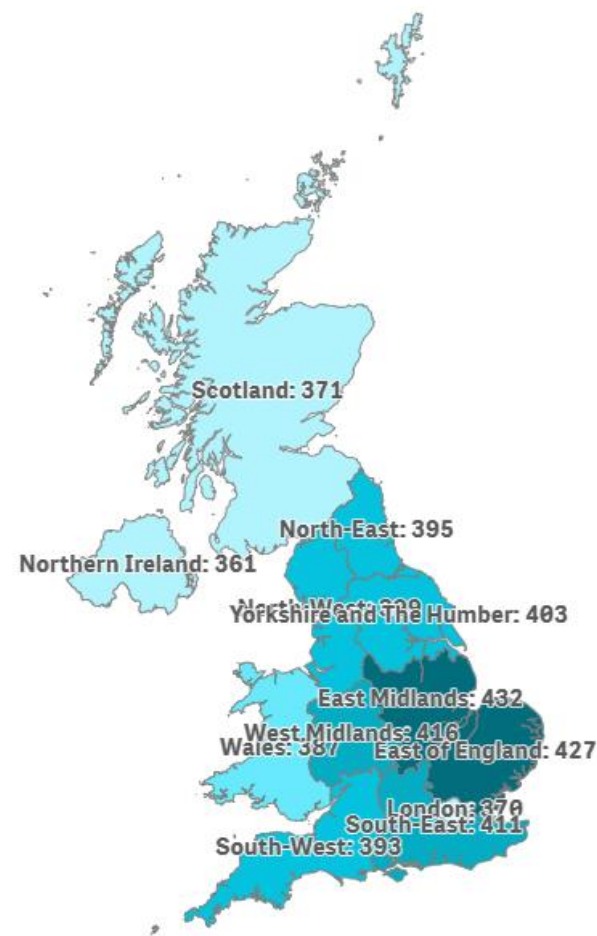

Source: ISTAC (Encuesta sobre el Gasto Turístico).