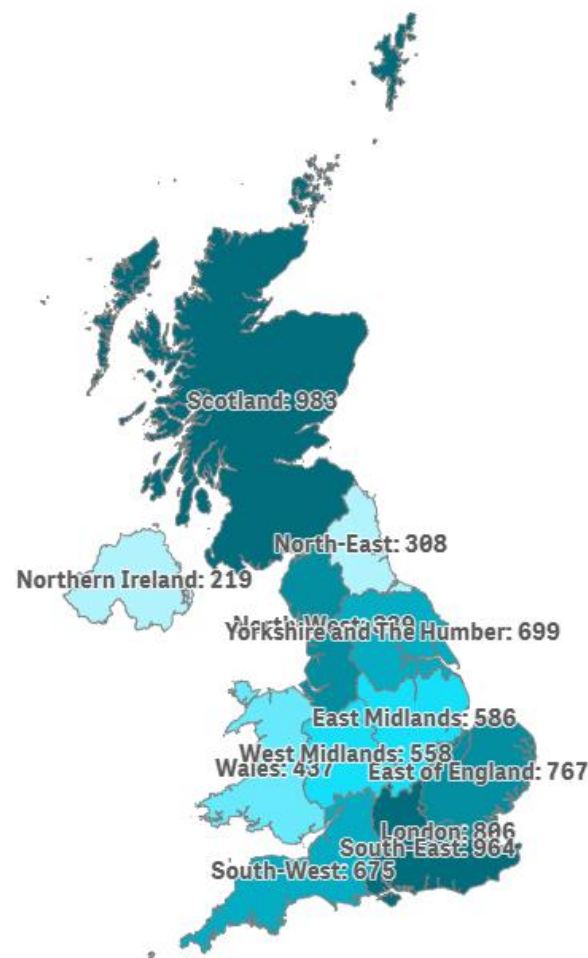

Tourist arrivals by source region United Kingdom (2024)

CANARY ISLANDS: tourist arrivals by source region (NUTS1)

Code	Region (NUTS1)	Main cities	Weight
UKC	North-East	Teesside y Newcastle	3.9%
UKD	North-West	Manchester y Liverpool	10.6%
UKE	Yorkshire and The Humber	Leeds y Sheffield	8.5%
UKF	East Midlands	Nottingham	7.3%
UKG	West Midlands	Birmingham	6.9%
UKH	East of England	Cambridge	9.4%
UKI	London	London	11.1%
UKJ	South-East	Oxford	12.2%
UKK	South-West	Bristol y Bath	8.9%
UKL	Wales	Cardiff	5.5%
UKM	Scotland	Glasgow y Edinburgh	12.3%
UKN	Northern Ireland	Belfast	2.8%

Tourist turnover by source region United Kingdom (2024)

CANARY ISLANDS: turnover by source region (NUTS1)

Code	Region (NUTS1)	Main cities
UKC	North-East	Teesside y Newcastle
UKD	North-West	Manchester y Liverpool
UKE	Yorkshire and The Humber	Leeds y Sheffield
UKF	East Midlands	Nottingham
UKG	West Midlands	Birmingham
UKH	East of England	Cambridge
UKI	London	London
UKJ	South-East	Oxford
UKK	South-West	Bristol y Bath
UKL	Wales	Cardiff
UKM	Scotland	Glasgow y Edinburgh
UKN	Northern Ireland	Belfast

Source: ISTAC (Encuesta sobre el Gasto Turístico).

Expenditure per tourist and trip by source region United Kingdom (2024)

CANARY ISLANDS: expenditure per tourist and trip by source region (NUTS1)

Code	Region (NUTS1)	Main cities
UKC	North-East	Teesside y Newcastle
UKD	North-West	Manchester y Liverpool
UKE	Yorkshire and The Humber	Leeds y Sheffield
UKF	East Midlands	Nottingham
UKG	West Midlands	Birmingham
UKH	East of England	Cambridge
UKI	London	London
UKJ	South-East	Oxford
UKK	South-West	Bristol y Bath
UKL	Wales	Cardiff
UKM	Scotland	Glasgow y Edinburgh
UKN	Northern Ireland	Belfast