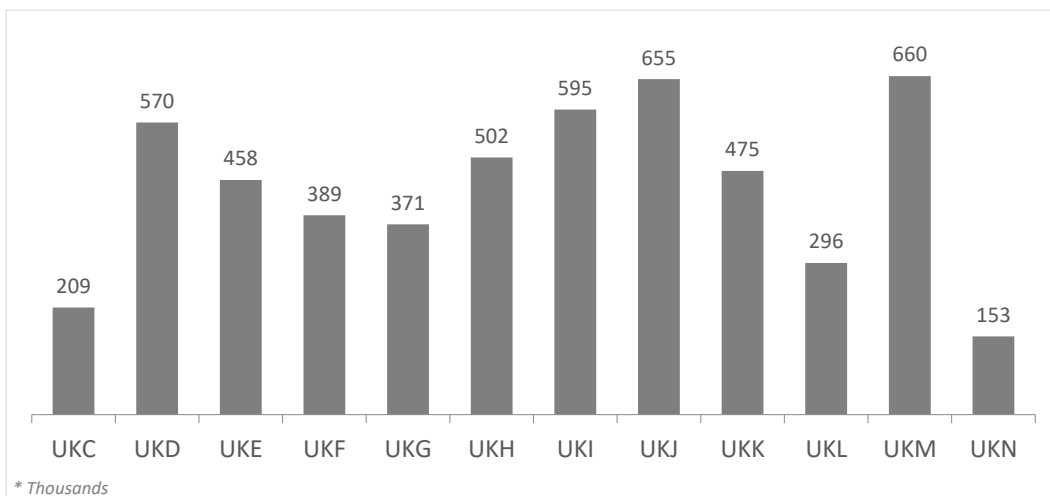

Tourist arrivals by source region United Kingdom (2024)

CANARY ISLANDS: tourist arrivals by source region (NUTS1)

Code	Region (NUTS1)	Main cities	Weight
UKC	North-East	Teesside y Newcastle	3.9%
UKD	North-West	Manchester y Liverpool	10.6%
UKE	Yorkshire and The Humber	Leeds y Sheffield	8.5%
UKF	East Midlands	Nottingham	7.3%
UKG	West Midlands	Birmingham	6.9%
UKH	East of England	Cambridge	9.4%
UKI	London	London	11.1%
UKJ	South-East	Oxford	12.2%
UKK	South-West	Bristol y Bath	8.9%
UKL	Wales	Cardiff	5.5%
UKM	Scotland	Glasgow y Edinburgh	12.3%
UKN	Northern Ireland	Belfast	2.8%

Tourist turnover by source region United Kingdom (2024)

CANARY ISLANDS: turnover by source region (NUTS1)

Code	Region (NUTS1)	Main cities
UKC	North-East	Teesside y Newcastle
UKD	North-West	Manchester y Liverpool
UKE	Yorkshire and The Humber	Leeds y Sheffield
UKF	East Midlands	Nottingham
UKG	West Midlands	Birmingham
UKH	East of England	Cambridge
UKI	London	London
UKJ	South-East	Oxford
UKK	South-West	Bristol y Bath
UKL	Wales	Cardiff
UKM	Scotland	Glasgow y Edinburgh
UKN	Northern Ireland	Belfast

Average length of stay by source region United Kingdom (2024)

CANARY ISLANDS: average length of stay by source region (NUTS1)

Code	Region (NUTS1)	Main cities
UKC	North-East	Teesside y Newcastle
UKD	North-West	Manchester y Liverpool
UKE	Yorkshire and The Humber	Leeds y Sheffield
UKF	East Midlands	Nottingham
UKG	West Midlands	Birmingham
UKH	East of England	Cambridge
UKI	London	London
UKJ	South-East	Oxford
UKK	South-West	Bristol y Bath
UKL	Wales	Cardiff
UKM	Scotland	Glasgow y Edinburgh
UKN	Northern Ireland	Belfast