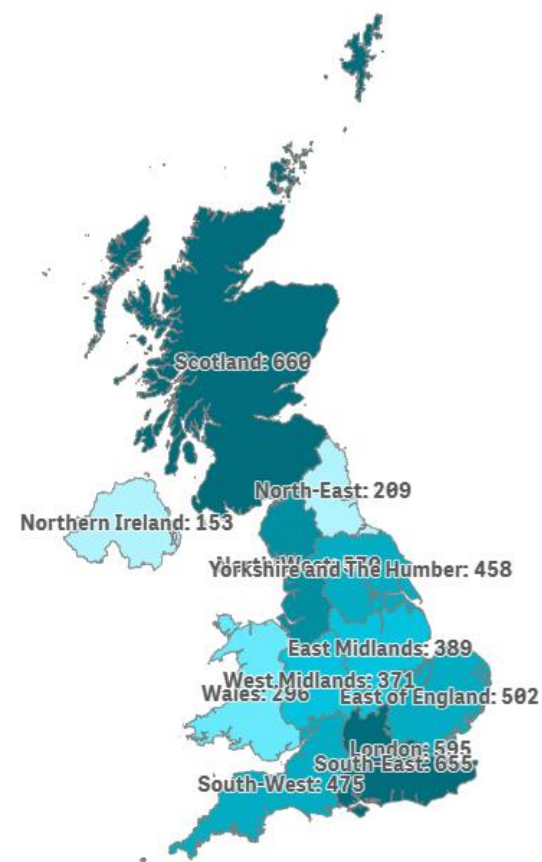

Tourist arrivals by source region United Kingdom (2024)

CANARY ISLANDS: tourist arrivals by source region (NUTS1)

Code	Region (NUTS1)	Main cities	Weight
UKC	North-East	Teesside y Newcastle	3.9%
UKD	North-West	Manchester y Liverpool	10.6%
UKE	Yorkshire and The Humber	Leeds y Sheffield	8.5%
UKF	East Midlands	Nottingham	7.3%
UKG	West Midlands	Birmingham	6.9%
UKH	East of England	Cambridge	9.4%
UKI	London	London	11.1%
UKJ	South-East	Oxford	12.2%
UKK	South-West	Bristol y Bath	8.9%
UKL	Wales	Cardiff	5.5%
UKM	Scotland	Glasgow y Edinburgh	12.3%
UKN	Northern Ireland	Belfast	2.8%

Tourist turnover by source region United Kingdom (2024)

CANARY ISLANDS: turnover by source region (NUTS1)

Code	Region (NUTS1)	Main cities
UKC	North-East	Teesside y Newcastle
UKD	North-West	Manchester y Liverpool
UKE	Yorkshire and The Humber	Leeds y Sheffield
UKF	East Midlands	Nottingham
UKG	West Midlands	Birmingham
UKH	East of England	Cambridge
UKI	London	London
UKJ	South-East	Oxford
UKK	South-West	Bristol y Bath
UKL	Wales	Cardiff
UKM	Scotland	Glasgow y Edinburgh
UKN	Northern Ireland	Belfast

Source: ISTAC (Encuesta sobre el Gasto Turístico).

Expenditure per tourist and trip by source region United Kingdom (2024)

CANARY ISLANDS: expenditure per tourist and trip by source region (NUTS1)

Code	Region (NUTS1)	Main cities
UKC	North-East	Teesside y Newcastle
UKD	North-West	Manchester y Liverpool
UKE	Yorkshire and The Humber	Leeds y Sheffield
UKF	East Midlands	Nottingham
UKG	West Midlands	Birmingham
UKH	East of England	Cambridge
UKI	London	London
UKJ	South-East	Oxford
UKK	South-West	Bristol y Bath
UKL	Wales	Cardiff
UKM	Scotland	Glasgow y Edinburgh
UKN	Northern Ireland	Belfast