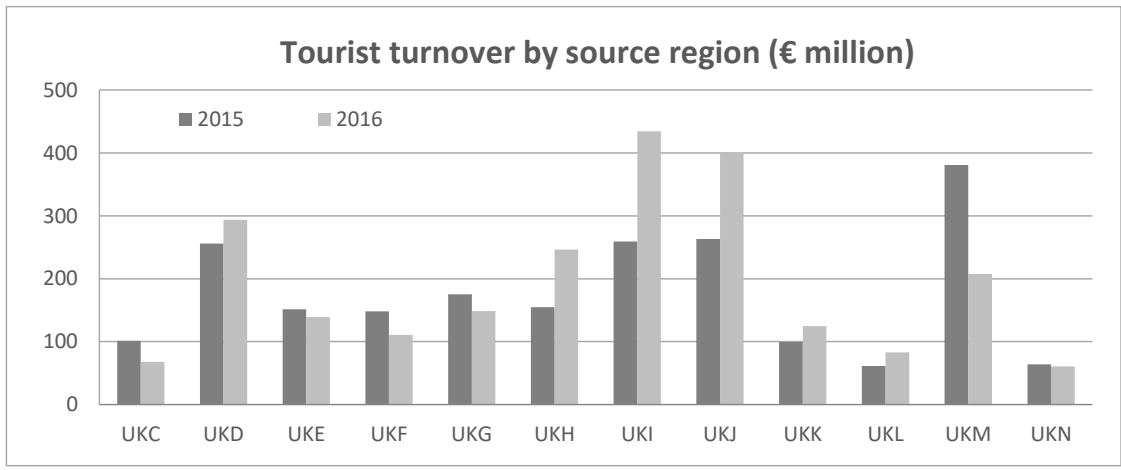

Source: ISTAC (Encuesta sobre el Gasto Turístico).

Tourist turnover by source region United Kingdom (2016)

GRAN CANARIA: turnover by source region (NUTS1)

Code	Region (NUTS1)	Main cities
UKC	North-East	Teesside y Newcastle
UKD	North-West	Manchester y Liverpool
UKE	Yorkshire and The Humber	Leeds y Sheffield
UKF	East Midlands	Nottingham
UKG	West Midlands	Birmingham
UKH	East of England	Cambridge
UKI	London	London
UKJ	South-East	Oxford
UKK	South-West	Bristol y Bath
UKL	Wales	Cardiff
UKM	Scotland	Glasgow y Edinburgh
UKN	Northern Ireland	Belfast

Source: ISTAC (Encuesta sobre el Gasto Turístico).

Tourist turnover by source region United Kingdom (2016)

TENERIFE: turnover by source region (NUTS1)

Code	Region (NUTS1)	Main cities
UKC	North-East	Teesside y Newcastle
UKD	North-West	Manchester y Liverpool
UKE	Yorkshire and The Humber	Leeds y Sheffield
UKF	East Midlands	Nottingham
UKG	West Midlands	Birmingham
UKH	East of England	Cambridge
UKI	London	London
UKJ	South-East	Oxford
UKK	South-West	Bristol y Bath
UKL	Wales	Cardiff
UKM	Scotland	Glasgow y Edinburgh
UKN	Northern Ireland	Belfast

Source: ISTAC (Encuesta sobre el Gasto Turístico).

Tourist turnover by source region United Kingdom (2016)

LA PALMA: turnover by source region (NUTS1)

Code	Region (NUTS1)	Main cities
UKC	North-East	Teesside y Newcastle
UKD	North-West	Manchester y Liverpool
UKE	Yorkshire and The Humber	Leeds y Sheffield
UKF	East Midlands	Nottingham
UKG	West Midlands	Birmingham
UKH	East of England	Cambridge
UKI	London	London
UKJ	South-East	Oxford
UKK	South-West	Bristol y Bath
UKL	Wales	Cardiff
UKM	Scotland	Glasgow y Edinburgh
UKN	Northern Ireland	Belfast