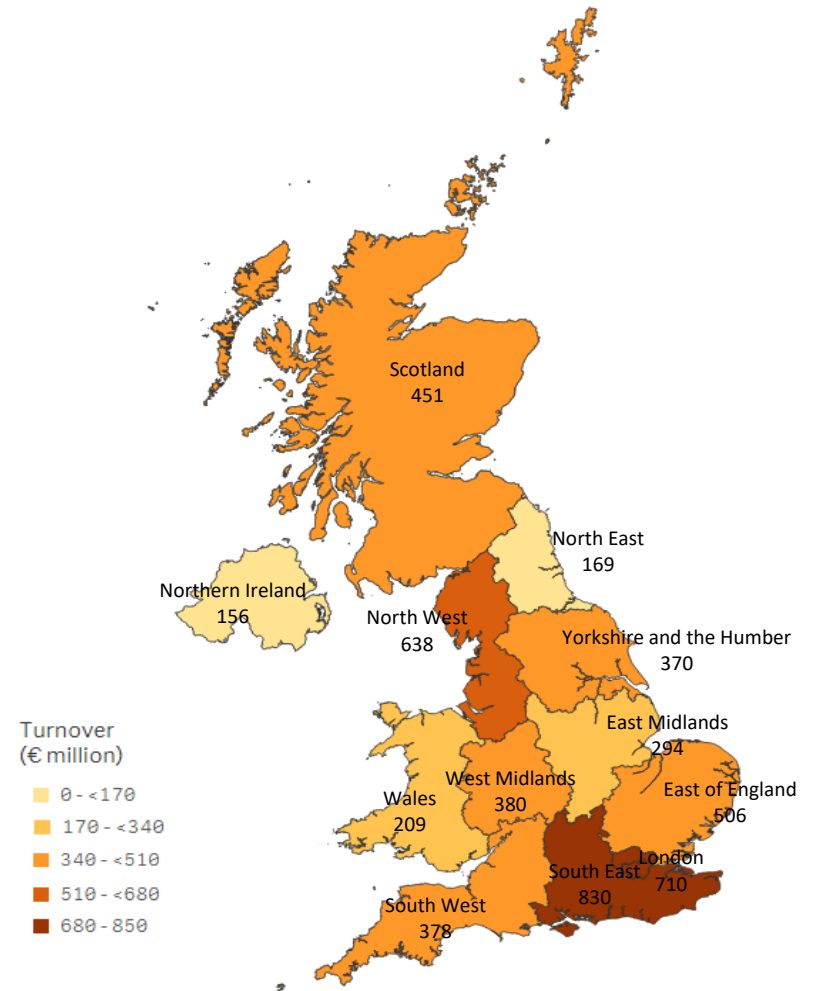

Tourist turnover by source region United Kingdom (2016)

CANARY ISLANDS: turnover by source region (NUTS1)

Code	Region (NUTS1)	Main cities
UKC	North-East	Teesside y Newcastle
UKD	North-West	Manchester y Liverpool
UKE	Yorkshire and The Humber	Leeds y Sheffield
UKF	East Midlands	Nottingham
UKG	West Midlands	Birmingham
UKH	East of England	Cambridge
UKI	London	London
UKJ	South-East	Oxford
UKK	South-West	Bristol y Bath
UKL	Wales	Cardiff
UKM	Scotland	Glasgow y Edinburgh
UKN	Northern Ireland	Belfast

Source: ISTAC (Encuesta sobre el Gasto Turístico).

Tourist turnover by source region United Kingdom (2016)

GRAN CANARIA: turnover by source region (NUTS1)

Code	Region (NUTS1)	Main cities
UKC	North-East	Teesside y Newcastle
UKD	North-West	Manchester y Liverpool
UKE	Yorkshire and The Humber	Leeds y Sheffield
UKF	East Midlands	Nottingham
UKG	West Midlands	Birmingham
UKH	East of England	Cambridge
UKI	London	London
UKJ	South-East	Oxford
UKK	South-West	Bristol y Bath
UKL	Wales	Cardiff
UKM	Scotland	Glasgow y Edinburgh
UKN	Northern Ireland	Belfast

Source: ISTAC (Encuesta sobre el Gasto Turístico).

Tourist turnover by source region United Kingdom (2016)

LA PALMA: turnover by source region (NUTS1)

Code	Region (NUTS1)	Main cities
UKC	North-East	Teesside y Newcastle
UKD	North-West	Manchester y Liverpool
UKE	Yorkshire and The Humber	Leeds y Sheffield
UKF	East Midlands	Nottingham
UKG	West Midlands	Birmingham
UKH	East of England	Cambridge
UKI	London	London
UKJ	South-East	Oxford
UKK	South-West	Bristol y Bath
UKL	Wales	Cardiff
UKM	Scotland	Glasgow y Edinburgh
UKN	Northern Ireland	Belfast