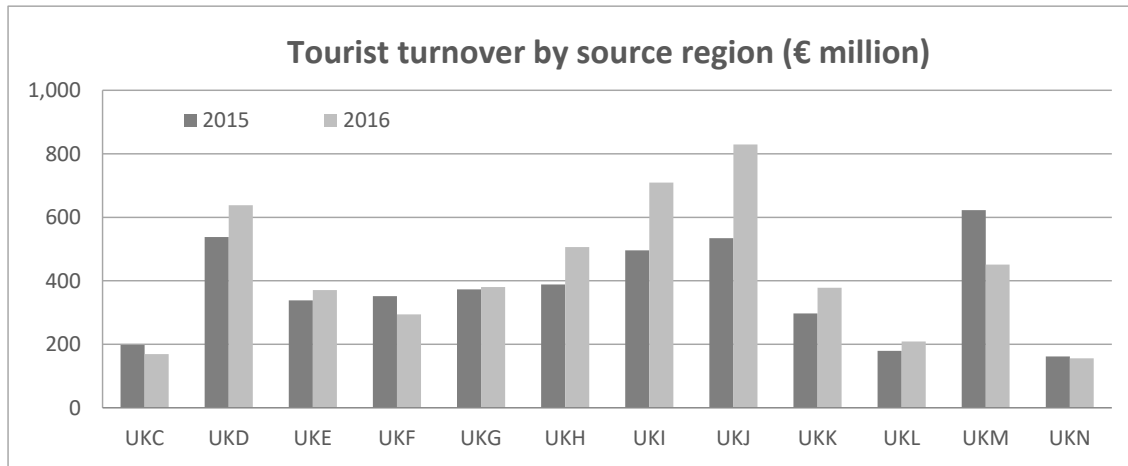

Tourist turnover by source region United Kingdom (2016)

CANARY ISLANDS: turnover by source region (NUTS1)

Code	Region (NUTS1)	Main cities
UKC	North-East	Teesside y Newcastle
UKD	North-West	Manchester y Liverpool
UKE	Yorkshire and The Humber	Leeds y Sheffield
UKF	East Midlands	Nottingham
UKG	West Midlands	Birmingham
UKH	East of England	Cambridge
UKI	London	London
UKJ	South-East	Oxford
UKK	South-West	Bristol y Bath
UKL	Wales	Cardiff
UKM	Scotland	Glasgow y Edinburgh
UKN	Northern Ireland	Belfast

Source: ISTAC (Encuesta sobre el Gasto Turístico).

Tourist turnover by source region United Kingdom (2016)

LANZAROTE: turnover by source region (NUTS1)

Code	Region (NUTS1)	Main cities
UKC	North-East	Teesside y Newcastle
UKD	North-West	Manchester y Liverpool
UKE	Yorkshire and The Humber	Leeds y Sheffield
UKF	East Midlands	Nottingham
UKG	West Midlands	Birmingham
UKH	East of England	Cambridge
UKI	London	London
UKJ	South-East	Oxford
UKK	South-West	Bristol y Bath
UKL	Wales	Cardiff
UKM	Scotland	Glasgow y Edinburgh
UKN	Northern Ireland	Belfast

Source: ISTAC (Encuesta sobre el Gasto Turístico).

Tourist turnover by source region United Kingdom (2016)

GRAN CANARIA: turnover by source region (NUTS1)

Code	Region (NUTS1)	Main cities
UKC	North-East	Teesside y Newcastle
UKD	North-West	Manchester y Liverpool
UKE	Yorkshire and The Humber	Leeds y Sheffield
UKF	East Midlands	Nottingham
UKG	West Midlands	Birmingham
UKH	East of England	Cambridge
UKI	London	London
UKJ	South-East	Oxford
UKK	South-West	Bristol y Bath
UKL	Wales	Cardiff
UKM	Scotland	Glasgow y Edinburgh
UKN	Northern Ireland	Belfast