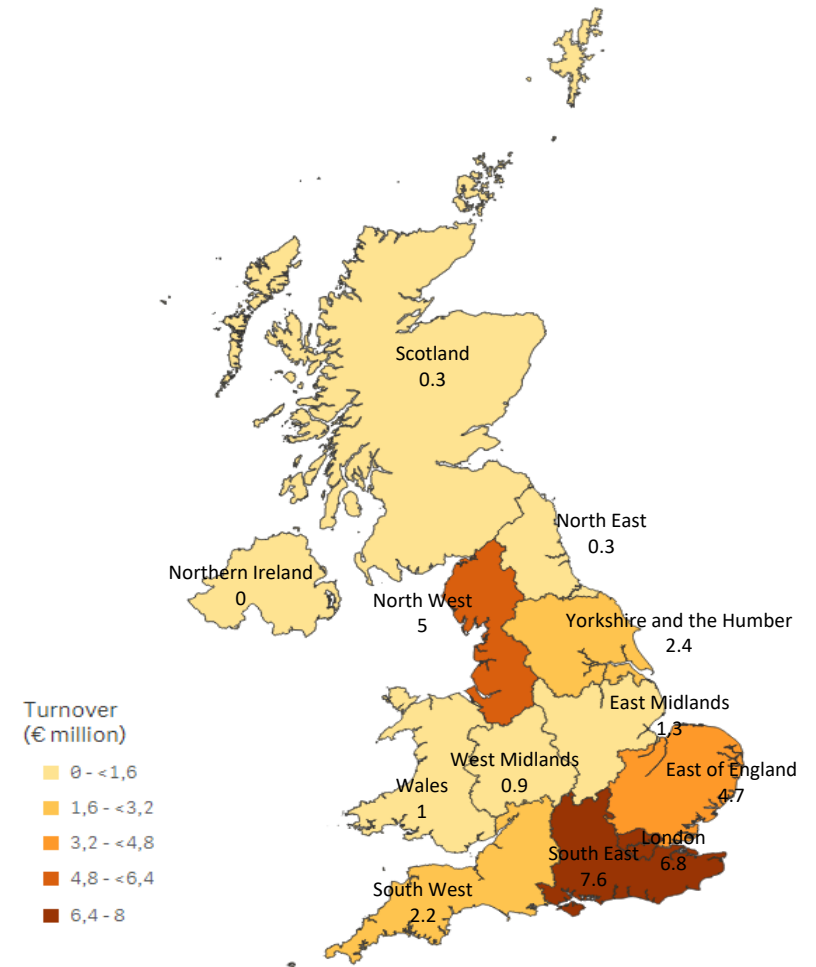

Source: ISTAC (Encuesta sobre el Gasto Turístico).

Tourist turnover by source region United Kingdom (2016)

GRAN CANARIA: turnover by source region (NUTS1)

Code	Region (NUTS1)	Main cities
UKC	North-East	Teesside y Newcastle
UKD	North-West	Manchester y Liverpool
UKE	Yorkshire and The Humber	Leeds y Sheffield
UKF	East Midlands	Nottingham
UKG	West Midlands	Birmingham
UKH	East of England	Cambridge
UKI	London	London
UKJ	South-East	Oxford
UKK	South-West	Bristol y Bath
UKL	Wales	Cardiff
UKM	Scotland	Glasgow y Edinburgh
UKN	Northern Ireland	Belfast

Source: ISTAC (Encuesta sobre el Gasto Turístico).

Tourist turnover by source region United Kingdom (2016)

TENERIFE: turnover by source region (NUTS1)

Code	Region (NUTS1)	Main cities
UKC	North-East	Teesside y Newcastle
UKD	North-West	Manchester y Liverpool
UKE	Yorkshire and The Humber	Leeds y Sheffield
UKF	East Midlands	Nottingham
UKG	West Midlands	Birmingham
UKH	East of England	Cambridge
UKI	London	London
UKJ	South-East	Oxford
UKK	South-West	Bristol y Bath
UKL	Wales	Cardiff
UKM	Scotland	Glasgow y Edinburgh
UKN	Northern Ireland	Belfast

Source: ISTAC (Encuesta sobre el Gasto Turístico).

Tourist turnover by source region United Kingdom (2016)

LA PALMA: turnover by source region (NUTS1)

Code	Region (NUTS1)	Main cities
UKC	North-East	Teesside y Newcastle
UKD	North-West	Manchester y Liverpool
UKE	Yorkshire and The Humber	Leeds y Sheffield
UKF	East Midlands	Nottingham
UKG	West Midlands	Birmingham
UKH	East of England	Cambridge
UKI	London	London
UKJ	South-East	Oxford
UKK	South-West	Bristol y Bath
UKL	Wales	Cardiff
UKM	Scotland	Glasgow y Edinburgh
UKN	Northern Ireland	Belfast