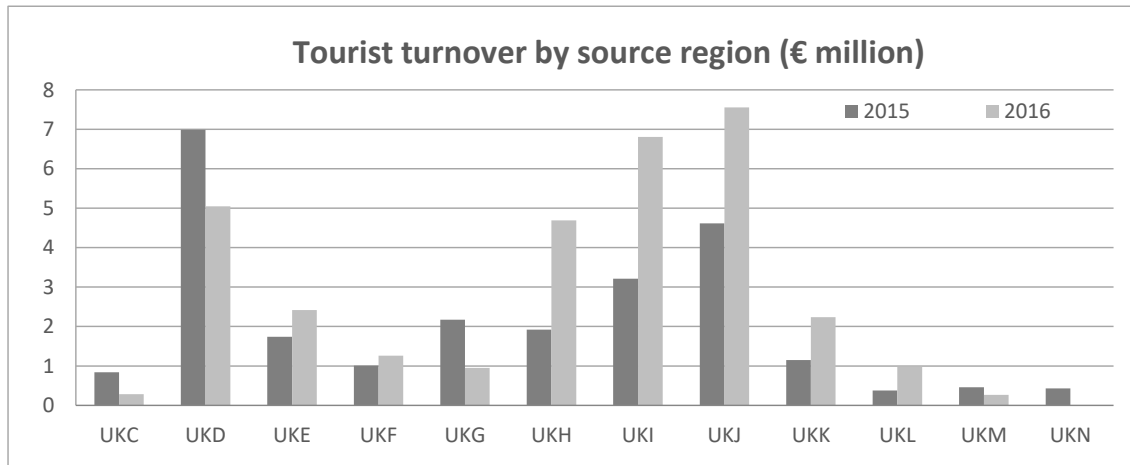

Source: ISTAC (Encuesta sobre el Gasto Turístico).

Tourist turnover by source region United Kingdom (2016)

GRAN CANARIA: turnover by source region (NUTS1)

Code	Region (NUTS1)	Main cities
UKC	North-East	Teesside y Newcastle
UKD	North-West	Manchester y Liverpool
UKE	Yorkshire and The Humber	Leeds y Sheffield
UKF	East Midlands	Nottingham
UKG	West Midlands	Birmingham
UKH	East of England	Cambridge
UKI	London	London
UKJ	South-East	Oxford
UKK	South-West	Bristol y Bath
UKL	Wales	Cardiff
UKM	Scotland	Glasgow y Edinburgh
UKN	Northern Ireland	Belfast

Source: ISTAC (Encuesta sobre el Gasto Turístico).

Tourist turnover by source region United Kingdom (2016)

TENERIFE: turnover by source region (NUTS1)

Code	Region (NUTS1)	Main cities
UKC	North-East	Teesside y Newcastle
UKD	North-West	Manchester y Liverpool
UKE	Yorkshire and The Humber	Leeds y Sheffield
UKF	East Midlands	Nottingham
UKG	West Midlands	Birmingham
UKH	East of England	Cambridge
UKI	London	London
UKJ	South-East	Oxford
UKK	South-West	Bristol y Bath
UKL	Wales	Cardiff
UKM	Scotland	Glasgow y Edinburgh
UKN	Northern Ireland	Belfast

Source: ISTAC (Encuesta sobre el Gasto Turístico).

Tourist turnover by source region United Kingdom (2016)

LA PALMA: turnover by source region (NUTS1)

Code	Region (NUTS1)	Main cities
UKC	North-East	Teesside y Newcastle
UKD	North-West	Manchester y Liverpool
UKE	Yorkshire and The Humber	Leeds y Sheffield
UKF	East Midlands	Nottingham
UKG	West Midlands	Birmingham
UKH	East of England	Cambridge
UKI	London	London
UKJ	South-East	Oxford
UKK	South-West	Bristol y Bath
UKL	Wales	Cardiff
UKM	Scotland	Glasgow y Edinburgh
UKN	Northern Ireland	Belfast