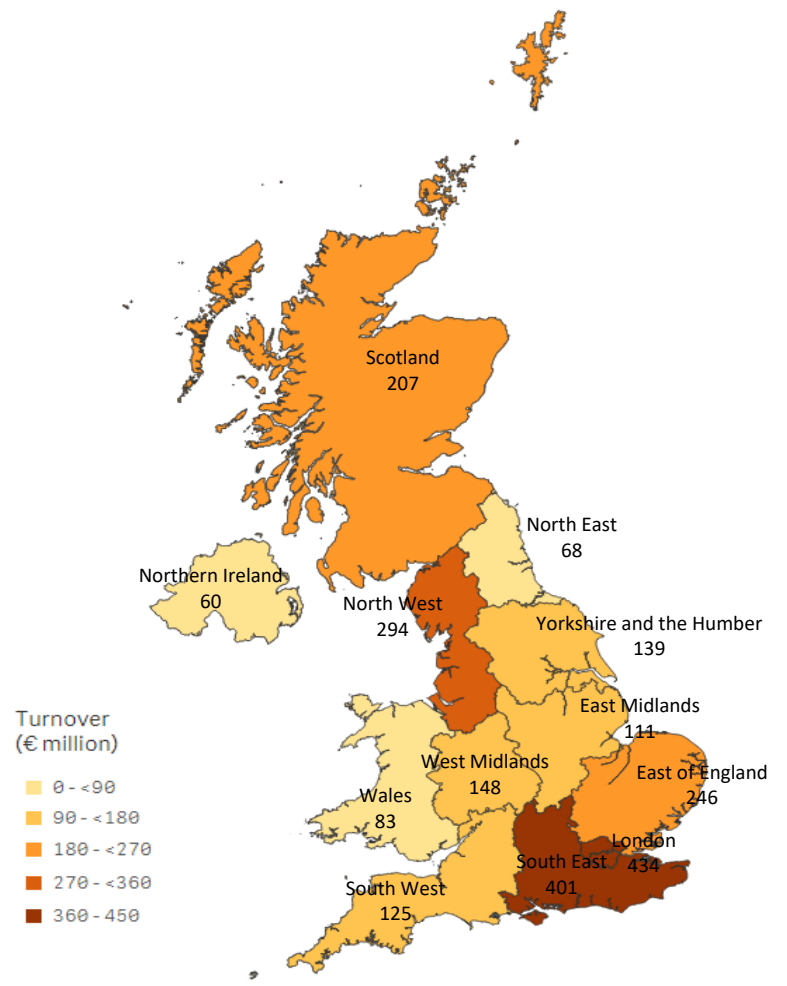

Source: ISTAC (Encuesta sobre el Gasto Turístico).

Tourist turnover by source region United Kingdom (2016)

GRAN CANARIA: turnover by source region (NUTS1)

Code	Region (NUTS1)	Main cities
UKC	North-East	Teesside y Newcastle
UKD	North-West	Manchester y Liverpool
UKE	Yorkshire and The Humber	Leeds y Sheffield
UKF	East Midlands	Nottingham
UKG	West Midlands	Birmingham
UKH	East of England	Cambridge
UKI	London	London
UKJ	South-East	Oxford
UKK	South-West	Bristol y Bath
UKL	Wales	Cardiff
UKM	Scotland	Glasgow y Edinburgh
UKN	Northern Ireland	Belfast

Source: ISTAC (Encuesta sobre el Gasto Turístico).

Tourist turnover by source region United Kingdom (2016)

TENERIFE: turnover by source region (NUTS1)

Code	Region (NUTS1)	Main cities
UKC	North-East	Teesside y Newcastle
UKD	North-West	Manchester y Liverpool
UKE	Yorkshire and The Humber	Leeds y Sheffield
UKF	East Midlands	Nottingham
UKG	West Midlands	Birmingham
UKH	East of England	Cambridge
UKI	London	London
UKJ	South-East	Oxford
UKK	South-West	Bristol y Bath
UKL	Wales	Cardiff
UKM	Scotland	Glasgow y Edinburgh
UKN	Northern Ireland	Belfast

Source: ISTAC (Encuesta sobre el Gasto Turístico).

Tourist turnover by source region United Kingdom (2016)

LA PALMA: turnover by source region (NUTS1)

Code	Region (NUTS1)	Main cities
UKC	North-East	Teesside y Newcastle
UKD	North-West	Manchester y Liverpool
UKE	Yorkshire and The Humber	Leeds y Sheffield
UKF	East Midlands	Nottingham
UKG	West Midlands	Birmingham
UKH	East of England	Cambridge
UKI	London	London
UKJ	South-East	Oxford
UKK	South-West	Bristol y Bath
UKL	Wales	Cardiff
UKM	Scotland	Glasgow y Edinburgh
UKN	Northern Ireland	Belfast