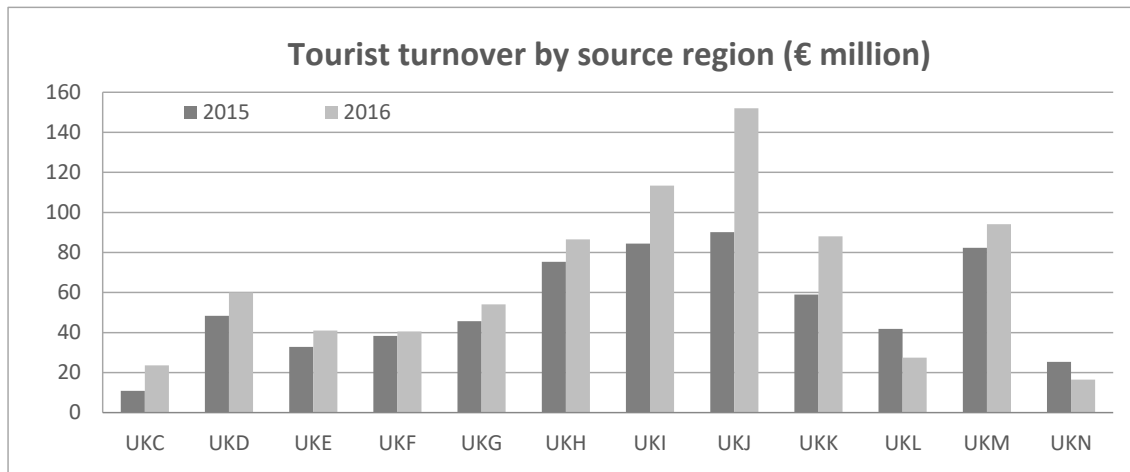

Source: ISTAC (Encuesta sobre el Gasto Turístico).

Tourist turnover by source region United Kingdom (2016)

FUERTEVENTURA: turnover by source region (NUTS1)

Code	Region (NUTS1)	Main cities
UKC	North-East	Teesside y Newcastle
UKD	North-West	Manchester y Liverpool
UKE	Yorkshire and The Humber	Leeds y Sheffield
UKF	East Midlands	Nottingham
UKG	West Midlands	Birmingham
UKH	East of England	Cambridge
UKI	London	London
UKJ	South-East	Oxford
UKK	South-West	Bristol y Bath
UKL	Wales	Cardiff
UKM	Scotland	Glasgow y Edinburgh
UKN	Northern Ireland	Belfast

Source: ISTAC (Encuesta sobre el Gasto Turístico).

Tourist turnover by source region United Kingdom (2016)

GRAN CANARIA: turnover by source region (NUTS1)

Code	Region (NUTS1)	Main cities
UKC	North-East	Teesside y Newcastle
UKD	North-West	Manchester y Liverpool
UKE	Yorkshire and The Humber	Leeds y Sheffield
UKF	East Midlands	Nottingham
UKG	West Midlands	Birmingham
UKH	East of England	Cambridge
UKI	London	London
UKJ	South-East	Oxford
UKK	South-West	Bristol y Bath
UKL	Wales	Cardiff
UKM	Scotland	Glasgow y Edinburgh
UKN	Northern Ireland	Belfast

Source: ISTAC (Encuesta sobre el Gasto Turístico).

Tourist turnover by source region United Kingdom (2016)

TENERIFE: turnover by source region (NUTS1)

Code	Region (NUTS1)	Main cities
UKC	North-East	Teesside y Newcastle
UKD	North-West	Manchester y Liverpool
UKE	Yorkshire and The Humber	Leeds y Sheffield
UKF	East Midlands	Nottingham
UKG	West Midlands	Birmingham
UKH	East of England	Cambridge
UKI	London	London
UKJ	South-East	Oxford
UKK	South-West	Bristol y Bath
UKL	Wales	Cardiff
UKM	Scotland	Glasgow y Edinburgh
UKN	Northern Ireland	Belfast