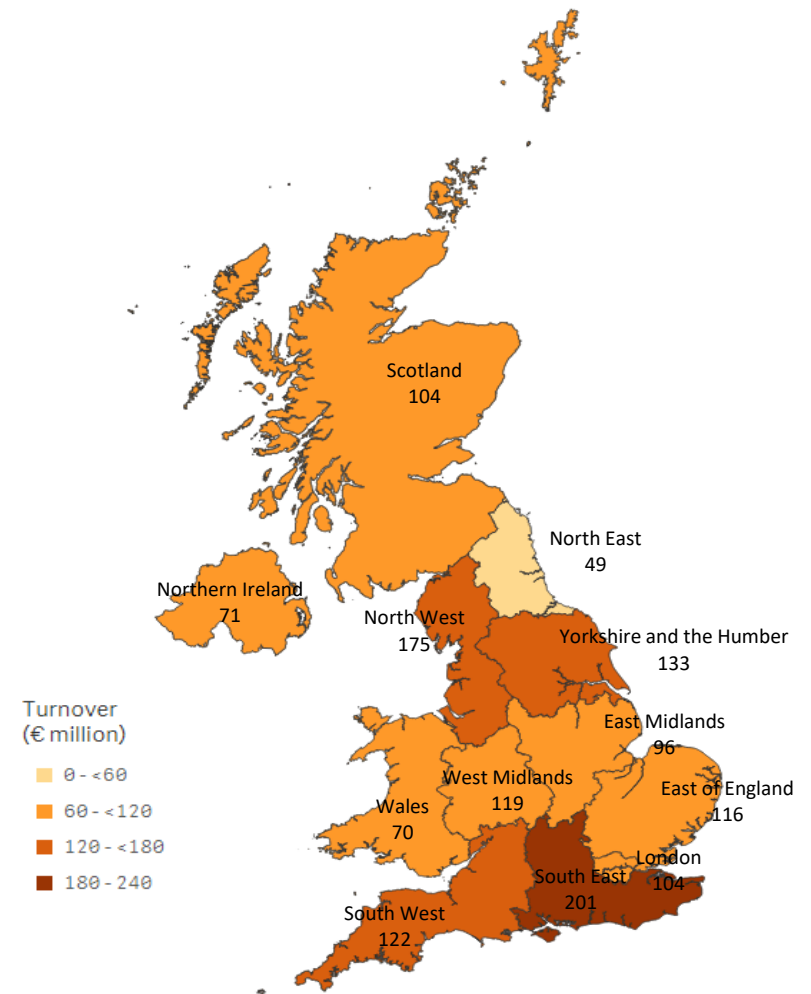

Source: ISTAC (Encuesta sobre el Gasto Turístico).

Tourist turnover by source region United Kingdom (2016)

LANZAROTE: turnover by source region (NUTS1)

Code	Region (NUTS1)	Main cities
UKC	North-East	Teesside y Newcastle
UKD	North-West	Manchester y Liverpool
UKE	Yorkshire and The Humber	Leeds y Sheffield
UKF	East Midlands	Nottingham
UKG	West Midlands	Birmingham
UKH	East of England	Cambridge
UKI	London	London
UKJ	South-East	Oxford
UKK	South-West	Bristol y Bath
UKL	Wales	Cardiff
UKM	Scotland	Glasgow y Edinburgh
UKN	Northern Ireland	Belfast

Source: ISTAC (Encuesta sobre el Gasto Turístico).

Tourist turnover by source region United Kingdom (2016)

GRAN CANARIA: turnover by source region (NUTS1)

Code	Region (NUTS1)	Main cities
UKC	North-East	Teesside y Newcastle
UKD	North-West	Manchester y Liverpool
UKE	Yorkshire and The Humber	Leeds y Sheffield
UKF	East Midlands	Nottingham
UKG	West Midlands	Birmingham
UKH	East of England	Cambridge
UKI	London	London
UKJ	South-East	Oxford
UKK	South-West	Bristol y Bath
UKL	Wales	Cardiff
UKM	Scotland	Glasgow y Edinburgh
UKN	Northern Ireland	Belfast

Source: ISTAC (Encuesta sobre el Gasto Turístico).

Tourist turnover by source region United Kingdom (2016)

LA PALMA: turnover by source region (NUTS1)

Code	Region (NUTS1)	Main cities
UKC	North-East	Teesside y Newcastle
UKD	North-West	Manchester y Liverpool
UKE	Yorkshire and The Humber	Leeds y Sheffield
UKF	East Midlands	Nottingham
UKG	West Midlands	Birmingham
UKH	East of England	Cambridge
UKI	London	London
UKJ	South-East	Oxford
UKK	South-West	Bristol y Bath
UKL	Wales	Cardiff
UKM	Scotland	Glasgow y Edinburgh
UKN	Northern Ireland	Belfast