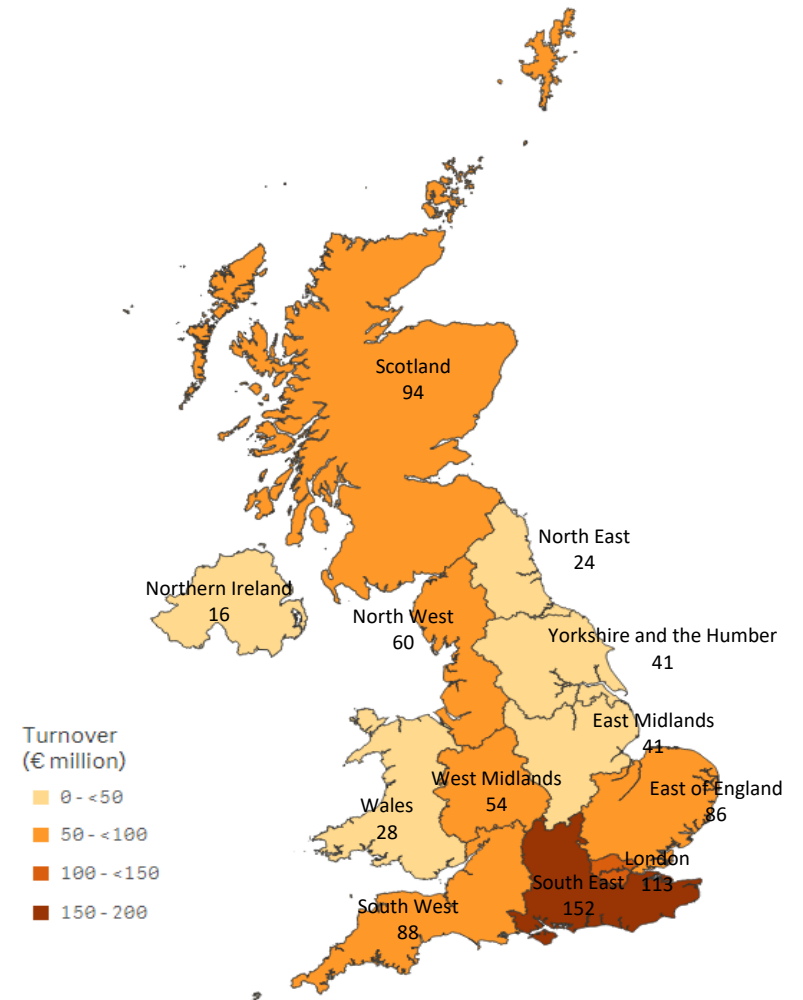

Source: ISTAC (Encuesta sobre el Gasto Turístico).

Tourist turnover by source region United Kingdom (2016)

GRAN CANARIA: turnover by source region (NUTS1)

Code	Region (NUTS1)	Main cities
UKC	North-East	Teesside y Newcastle
UKD	North-West	Manchester y Liverpool
UKE	Yorkshire and The Humber	Leeds y Sheffield
UKF	East Midlands	Nottingham
UKG	West Midlands	Birmingham
UKH	East of England	Cambridge
UKI	London	London
UKJ	South-East	Oxford
UKK	South-West	Bristol y Bath
UKL	Wales	Cardiff
UKM	Scotland	Glasgow y Edinburgh
UKN	Northern Ireland	Belfast

Source: ISTAC (Encuesta sobre el Gasto Turístico).

Tourist turnover by source region United Kingdom (2016)

TENERIFE: turnover by source region (NUTS1)

Code	Region (NUTS1)	Main cities
UKC	North-East	Teesside y Newcastle
UKD	North-West	Manchester y Liverpool
UKE	Yorkshire and The Humber	Leeds y Sheffield
UKF	East Midlands	Nottingham
UKG	West Midlands	Birmingham
UKH	East of England	Cambridge
UKI	London	London
UKJ	South-East	Oxford
UKK	South-West	Bristol y Bath
UKL	Wales	Cardiff
UKM	Scotland	Glasgow y Edinburgh
UKN	Northern Ireland	Belfast

Source: ISTAC (Encuesta sobre el Gasto Turístico).

Tourist turnover by source region United Kingdom (2016)

LA PALMA: turnover by source region (NUTS1)

Code	Region (NUTS1)	Main cities
UKC	North-East	Teesside y Newcastle
UKD	North-West	Manchester y Liverpool
UKE	Yorkshire and The Humber	Leeds y Sheffield
UKF	East Midlands	Nottingham
UKG	West Midlands	Birmingham
UKH	East of England	Cambridge
UKI	London	London
UKJ	South-East	Oxford
UKK	South-West	Bristol y Bath
UKL	Wales	Cardiff
UKM	Scotland	Glasgow y Edinburgh
UKN	Northern Ireland	Belfast