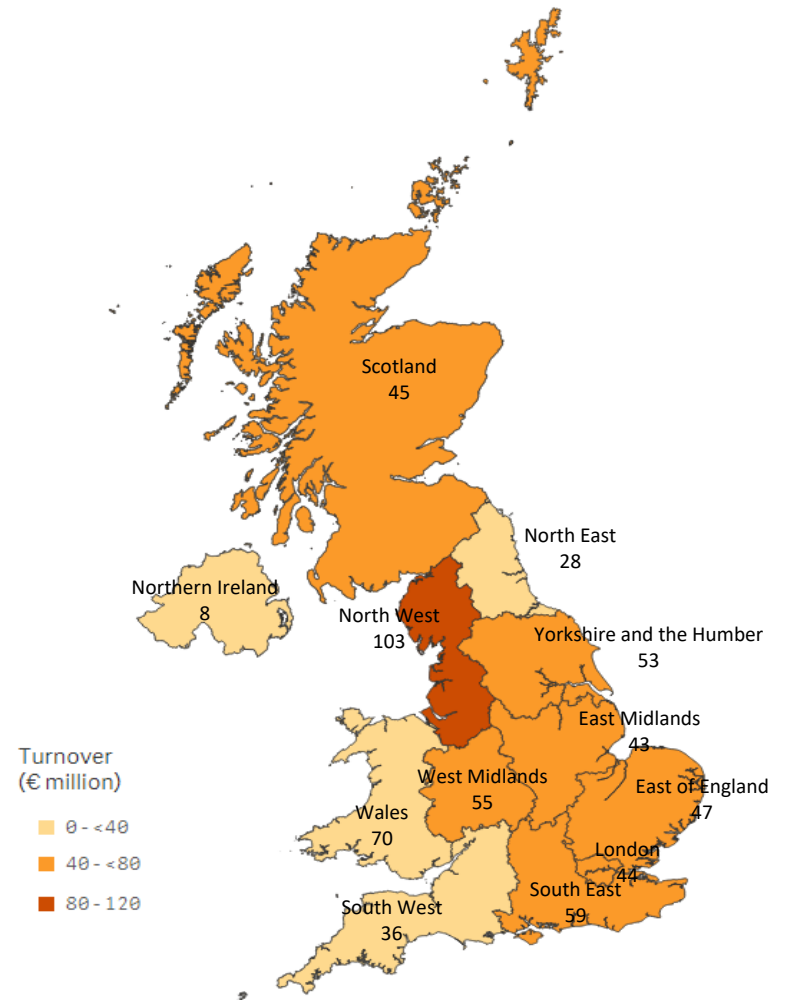

Source: ISTAC (Encuesta sobre el Gasto Turístico).

Tourist turnover by source region United Kingdom (2016)

FUERTEVENTURA: turnover by source region (NUTS1)

Code	Region (NUTS1)	Main cities
UKC	North-East	Teesside y Newcastle
UKD	North-West	Manchester y Liverpool
UKE	Yorkshire and The Humber	Leeds y Sheffield
UKF	East Midlands	Nottingham
UKG	West Midlands	Birmingham
UKH	East of England	Cambridge
UKI	London	London
UKJ	South-East	Oxford
UKK	South-West	Bristol y Bath
UKL	Wales	Cardiff
UKM	Scotland	Glasgow y Edinburgh
UKN	Northern Ireland	Belfast

Source: ISTAC (Encuesta sobre el Gasto Turístico).

Tourist turnover by source region United Kingdom (2016)

GRAN CANARIA: turnover by source region (NUTS1)

Code	Region (NUTS1)	Main cities
UKC	North-East	Teesside y Newcastle
UKD	North-West	Manchester y Liverpool
UKE	Yorkshire and The Humber	Leeds y Sheffield
UKF	East Midlands	Nottingham
UKG	West Midlands	Birmingham
UKH	East of England	Cambridge
UKI	London	London
UKJ	South-East	Oxford
UKK	South-West	Bristol y Bath
UKL	Wales	Cardiff
UKM	Scotland	Glasgow y Edinburgh
UKN	Northern Ireland	Belfast

Source: ISTAC (Encuesta sobre el Gasto Turístico).

Tourist turnover by source region United Kingdom (2016)

TENERIFE: turnover by source region (NUTS1)

Code	Region (NUTS1)	Main cities
UKC	North-East	Teesside y Newcastle
UKD	North-West	Manchester y Liverpool
UKE	Yorkshire and The Humber	Leeds y Sheffield
UKF	East Midlands	Nottingham
UKG	West Midlands	Birmingham
UKH	East of England	Cambridge
UKI	London	London
UKJ	South-East	Oxford
UKK	South-West	Bristol y Bath
UKL	Wales	Cardiff
UKM	Scotland	Glasgow y Edinburgh
UKN	Northern Ireland	Belfast