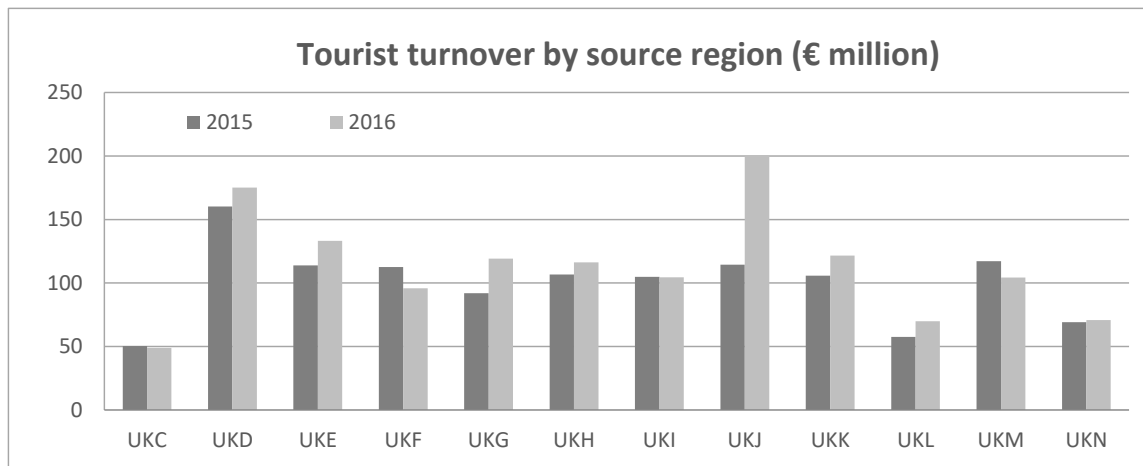

Tourist turnover by source region United Kingdom (2016)

CANARY ISLANDS: turnover by source region (NUTS1)

Code	Region (NUTS1)	Main cities
UKC	North-East	Teesside y Newcastle
UKD	North-West	Manchester y Liverpool
UKE	Yorkshire and The Humber	Leeds y Sheffield
UKF	East Midlands	Nottingham
UKG	West Midlands	Birmingham
UKH	East of England	Cambridge
UKI	London	London
UKJ	South-East	Oxford
UKK	South-West	Bristol y Bath
UKL	Wales	Cardiff
UKM	Scotland	Glasgow y Edinburgh
UKN	Northern Ireland	Belfast

Source: ISTAC (Encuesta sobre el Gasto Turístico).

Tourist turnover by source region United Kingdom (2016)

LANZAROTE: turnover by source region (NUTS1)

Code	Region (NUTS1)	Main cities
UKC	North-East	Teesside y Newcastle
UKD	North-West	Manchester y Liverpool
UKE	Yorkshire and The Humber	Leeds y Sheffield
UKF	East Midlands	Nottingham
UKG	West Midlands	Birmingham
UKH	East of England	Cambridge
UKI	London	London
UKJ	South-East	Oxford
UKK	South-West	Bristol y Bath
UKL	Wales	Cardiff
UKM	Scotland	Glasgow y Edinburgh
UKN	Northern Ireland	Belfast

Source: ISTAC (Encuesta sobre el Gasto Turístico).

Tourist turnover by source region United Kingdom (2016)

GRAN CANARIA: turnover by source region (NUTS1)

Code	Region (NUTS1)	Main cities
UKC	North-East	Teesside y Newcastle
UKD	North-West	Manchester y Liverpool
UKE	Yorkshire and The Humber	Leeds y Sheffield
UKF	East Midlands	Nottingham
UKG	West Midlands	Birmingham
UKH	East of England	Cambridge
UKI	London	London
UKJ	South-East	Oxford
UKK	South-West	Bristol y Bath
UKL	Wales	Cardiff
UKM	Scotland	Glasgow y Edinburgh
UKN	Northern Ireland	Belfast