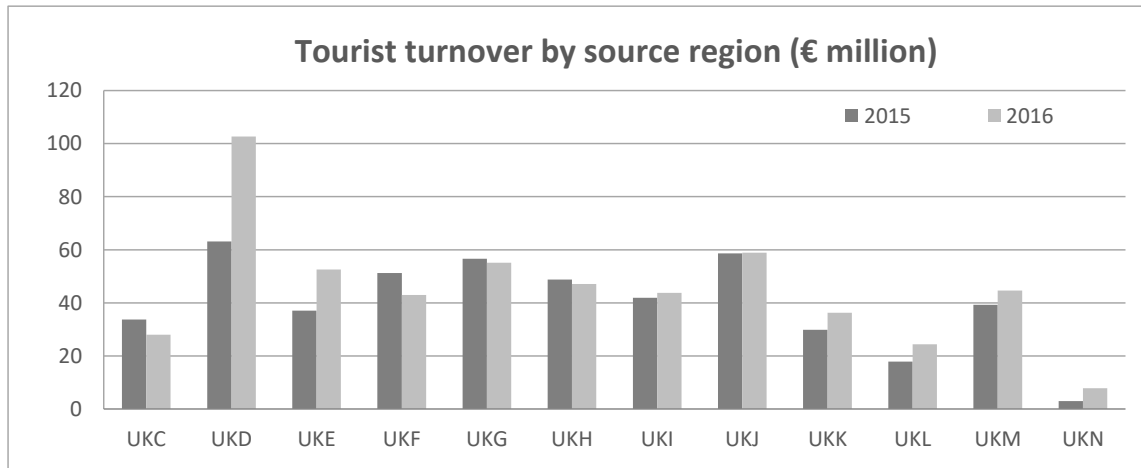

FUERTEVENTURA: turnover by source region (NUTS1)

Code	Region (NUTS1)	Main cities
UKC	North-East	Teesside y Newcastle
UKD	North-West	Manchester y Liverpool
UKE	Yorkshire and The Humber	Leeds y Sheffield
UKF	East Midlands	Nottingham
UKG	West Midlands	Birmingham
UKH	East of England	Cambridge
UKI	London	London
UKJ	South-East	Oxford
UKK	South-West	Bristol y Bath
UKL	Wales	Cardiff
UKM	Scotland	Glasgow y Edinburgh
UKN	Northern Ireland	Belfast