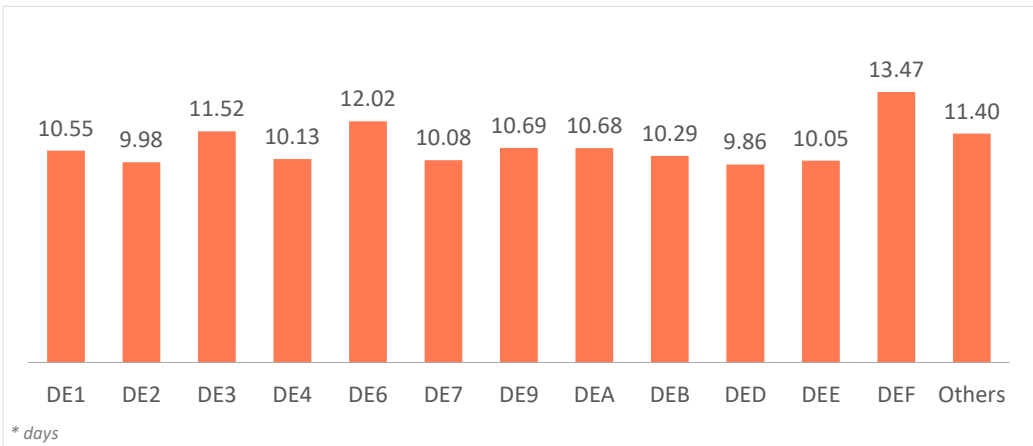

Average length of stay by source region Germany (2018)

CANARY ISLANDS: average length of stay by source region (NUTS1)

Code	Region (NUTS1)	Main cities
DE1	Baden-Württemberg	Stuttgart, Karlsruhe and Mannheim
DE2	Bayern	München, Nürnberg and Augsburg
DE3	Berlin	Berlin
DE4	Brandenburg	Postdam and Cottbus
DE6	Hamburg	Hamburg
DE7	Hessen	Frankfurt and Wiesbaden
DE9	Niedersachsen	Hannover
DEA	Nordrhein-Westfalen	Düsseldorf, Köln, Dortmund and Essen
DEB	Rheinland-Pfalz	Koblenz and Kaiserslautern
DED	Sachsen	Dresden and Leipzig
DEE	Sachsen-Anhalt	Magdeburg
DEF	Schleswig-Holstein	Kiel and Lübeck
Others	Mecklenburg-Vorpommern, Saarland, Bremen and Thüringen and Erfurt	

Source: ISTAC (Encuesta sobre el Gasto Turístico).

Note: Average length of stay for grey shaded regions could not be determined because they are included in "Others".