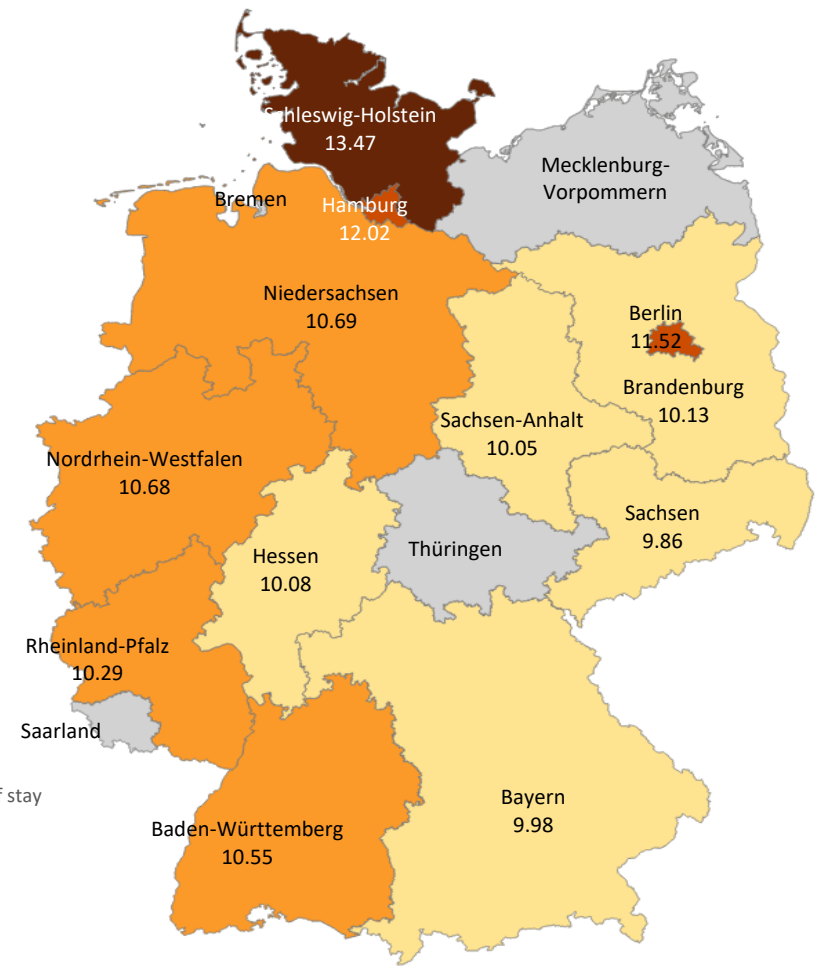

Average length of stay by source region Germany (2018)

CANARY ISLANDS: average length of stay by source region (NUTS1)

Code	Region (NUTS1)	Main cities
DE1	Baden-Württemberg	Stuttgart, Karlsruhe and Mannheim
DE2	Bayern	München, Nürnberg and Augsburg
DE3	Berlin	Berlin
DE4	Brandenburg	Postdam and Cottbus
DE6	Hamburg	Hamburg
DE7	Hessen	Frankfurt and Wiesbaden
DE9	Niedersachsen	Hannover
DEA	Nordrhein-Westfalen	Düsseldorf, Köln, Dortmund and Essen
DEB	Rheinland-Pfalz	Koblenz and Kaiserslautern
DED	Sachsen	Dresden and Leipzig
DEE	Sachsen-Anhalt	Magdeburg
DEF	Schleswig-Holstein	Kiel and Lübeck
Others	Mecklenburg-Vorpommern, Saarland, Bremen and Thüringen and Erfurt	

Source: ISTAC (Encuesta sobre el Gasto Turístico).

Note: Average length of stay for grey shaded regions could not be determined because they are included in "Others".