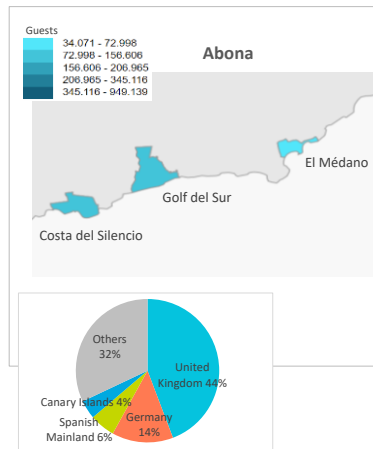

Tourist areas	Adeje turístico					Las Américas - Los Cristianos			Abona			Isora		Puerto de la Cruz turístico			Others	Tenerife	
	Callao Salvaje	Playa Paraiso	Playa de El Duque	Costa Adeje	Torviscas-Fañabé Alto	Las Américas-Adeje	Las Américas-Arona	Los Cristianos	Costa del Silencio	El Médano	Golf del Sur	Los Gigantes	Puerto Santiago	Playa Jardín-Maritim	Conjunto histórico	Taoro-La Paz			Martínez
International	89.0%	86.2%	88.5%	92.7%	88.9%	87.2%	90.7%	87.7%	75.0%	82.8%	82.1%	90.7%	84.2%	57.8%	56.0%	68.2%	46.4%	53.1%	79.8%
- United Kingdom	43.5%	38.0%	40.2%	44.4%	62.1%	44.8%	47.9%	45.7%	30.0%	28.5%	45.7%	56.4%	40.6%	6.2%	8.5%	13.2%	9.6%	16.2%	35.8%
- Germany	9.6%	14.6%	16.3%	15.3%	2.0%	8.3%	4.8%	5.8%	6.2%	27.6%	7.9%	1.9%	6.8%	27.7%	15.7%	28.5%	21.5%	9.0%	12.0%
- Others	36.0%	33.6%	32.0%	33.0%	24.9%	34.1%	38.1%	36.1%	38.8%	26.7%	28.4%	32.5%	36.8%	23.9%	31.8%	26.5%	15.3%	27.9%	32.1%
Spain	11.0%	13.8%	11.5%	7.3%	11.1%	12.8%	9.3%	12.3%	25.0%	17.2%	17.9%	9.3%	15.8%	42.2%	44.0%	31.8%	53.6%	46.9%	20.2%
- Spanish Mainland	1.9%	8.5%	7.8%	3.8%	5.9%	7.7%	6.0%	5.4%	13.1%	6.2%	8.6%	3.0%	4.4%	32.7%	31.2%	21.9%	48.1%	20.1%	11.7%
- Canary Islands	9.0%	5.3%	3.7%	3.6%	5.2%	5.1%	3.4%	7.0%	11.9%	11.0%	9.3%	6.3%	11.4%	9.5%	12.7%	9.9%	5.5%	26.7%	8.4%
Total	100%	100%	100%	100%	100%	100%	100%	100%	100%	100%	100%	100%	100%	100%	100%	100%	100%	100%	100%