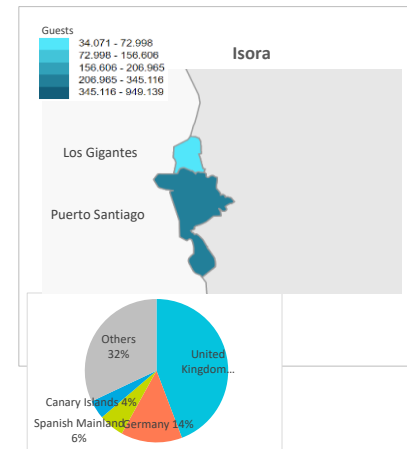

Tourist areas	Adeje turístico					Las Américas - Los Cristianos			Abona			Isora		Puerto de la Cruz turístico			Others	Tenerife	
	Callao Salvaje	Playa Paraiso	Playa de El Duque	Costa Adeje	Torviscas-Fañabé Alto	Las Américas-Adeje	Las Américas-Arona	Los Cristianos	Costa del Silencio	El Médano	Golf del Sur	Los Gigantes	Puerto Santiago	Playa Jardín-Maritim	Conjunto histórico	Taoro-La Paz			Martínez
International	89.0%	86.2%	88.5%	92.7%	88.9%	87.2%	90.7%	87.7%	75.0%	82.8%	82.1%	90.7%	84.2%	57.8%	56.0%	68.2%	46.4%	53.1%	79.8%
- United Kingdom	43.5%	38.0%	40.2%	44.4%	62.1%	44.8%	47.9%	45.7%	30.0%	28.5%	45.7%	56.4%	40.6%	6.2%	8.5%	13.2%	9.6%	16.2%	35.8%
- Germany	9.6%	14.6%	16.3%	15.3%	2.0%	8.3%	4.8%	5.8%	6.2%	27.6%	7.9%	1.9%	6.8%	27.7%	15.7%	28.5%	21.5%	9.0%	12.0%
- Others	36.0%	33.6%	32.0%	33.0%	24.9%	34.1%	38.1%	36.1%	38.8%	26.7%	28.4%	32.5%	36.8%	23.9%	31.8%	26.5%	15.3%	27.9%	32.1%
Spain	11.0%	13.8%	11.5%	7.3%	11.1%	12.8%	9.3%	12.3%	25.0%	17.2%	17.9%	9.3%	15.8%	42.2%	44.0%	31.8%	53.6%	46.9%	20.2%
- Spanish Mainland	1.9%	8.5%	7.8%	3.8%	5.9%	7.7%	6.0%	5.4%	13.1%	6.2%	8.6%	3.0%	4.4%	32.7%	31.2%	21.9%	48.1%	20.1%	11.7%
- Canary Islands	9.0%	5.3%	3.7%	3.6%	5.2%	5.1%	3.4%	7.0%	11.9%	11.0%	9.3%	6.3%	11.4%	9.5%	12.7%	9.9%	5.5%	26.7%	8.4%
Total	100%	100%	100%	100%	100%	100%	100%	100%	100%	100%	100%	100%	100%	100%	100%	100%	100%	100%	100%