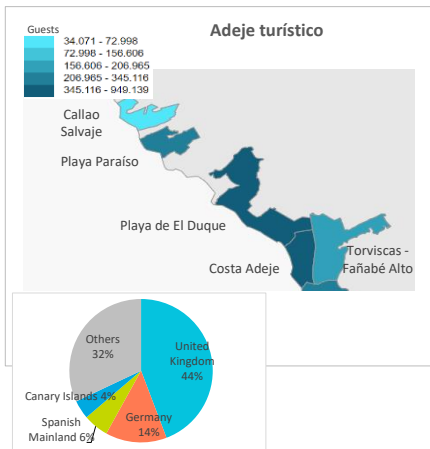

Tourist areas	Adeje turístico					Las Américas - Los Cristianos			Abona			Isora		Puerto de la Cruz turístico			Others	Tenerife	
	Callao Salvaje	Playa Paraiso	Playa de El Duque	Costa Adeje	Torviscas-Fañabé Alto	Las Américas-Adeje	Las Américas-Arona	Los Cristianos	Costa del Silencio	El Médano	Golf del Sur	Los Gigantes	Puerto Santiago	Playa Jardín-Maritim	Conjunto histórico	Taoro-La Paz			Martínez
International	89.0%	86.2%	88.5%	92.7%	88.9%	87.2%	90.7%	87.7%	75.0%	82.8%	82.1%	90.7%	84.2%	57.8%	56.0%	68.2%	46.4%	53.1%	79.8%
- United Kingdom	43.5%	38.0%	40.2%	44.4%	62.1%	44.8%	47.9%	45.7%	30.0%	28.5%	45.7%	56.4%	40.6%	6.2%	8.5%	13.2%	9.6%	16.2%	35.8%
- Germany	9.6%	14.6%	16.3%	15.3%	2.0%	8.3%	4.8%	5.8%	6.2%	27.6%	7.9%	1.9%	6.8%	27.7%	15.7%	28.5%	21.5%	9.0%	12.0%
- Others	36.0%	33.6%	32.0%	33.0%	24.9%	34.1%	38.1%	36.1%	38.8%	26.7%	28.4%	32.5%	36.8%	23.9%	31.8%	26.5%	15.3%	27.9%	32.1%
Spain	11.0%	13.8%	11.5%	7.3%	11.1%	12.8%	9.3%	12.3%	25.0%	17.2%	17.9%	9.3%	15.8%	42.2%	44.0%	31.8%	53.6%	46.9%	20.2%
- Spanish Mainland	1.9%	8.5%	7.8%	3.8%	5.9%	7.7%	6.0%	5.4%	13.1%	6.2%	8.6%	3.0%	4.4%	32.7%	31.2%	21.9%	48.1%	20.1%	11.7%
- Canary Islands	9.0%	5.3%	3.7%	3.6%	5.2%	5.1%	3.4%	7.0%	11.9%	11.0%	9.3%	6.3%	11.4%	9.5%	12.7%	9.9%	5.5%	26.7%	8.4%
Total	100%	100%	100%	100%	100%	100%	100%	100%	100%	100%	100%	100%	100%	100%	100%	100%	100%	100%	100%