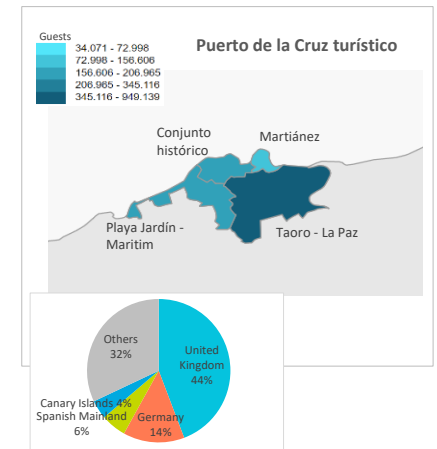

Tourist areas	Adeje turístico					Las Américas - Los Cristianos			Abona			Isora		Puerto de la Cruz turístico			Others	Tenerife	
	Callao Salvaje	Playa Paraiso	Playa de El Duque	Costa Adeje	Torviscas-Fañabé Alto	Las Américas-Adeje	Las Américas-Arona	Los Cristianos	Costa del Silencio	El Médano	Golf del Sur	Los Gigantes	Puerto Santiago	Playa Jardín-Maritim	Conjunto histórico	Taoro-La Paz			Martínez
International	89.0%	86.2%	88.5%	92.7%	88.9%	87.2%	90.7%	87.7%	75.0%	82.8%	82.1%	90.7%	84.2%	57.8%	56.0%	68.2%	46.4%	53.1%	79.8%
- United Kingdom	43.5%	38.0%	40.2%	44.4%	62.1%	44.8%	47.9%	45.7%	30.0%	28.5%	45.7%	56.4%	40.6%	6.2%	8.5%	13.2%	9.6%	16.2%	35.8%
- Germany	9.6%	14.6%	16.3%	15.3%	2.0%	8.3%	4.8%	5.8%	6.2%	27.6%	7.9%	1.9%	6.8%	27.7%	15.7%	28.5%	21.5%	9.0%	12.0%
- Others	36.0%	33.6%	32.0%	33.0%	24.9%	34.1%	38.1%	36.1%	38.8%	26.7%	28.4%	32.5%	36.8%	23.9%	31.8%	26.5%	15.3%	27.9%	32.1%
Spain	11.0%	13.8%	11.5%	7.3%	11.1%	12.8%	9.3%	12.3%	25.0%	17.2%	17.9%	9.3%	15.8%	42.2%	44.0%	31.8%	53.6%	46.9%	20.2%
- Spanish Mainland	1.9%	8.5%	7.8%	3.8%	5.9%	7.7%	6.0%	5.4%	13.1%	6.2%	8.6%	3.0%	4.4%	32.7%	31.2%	21.9%	48.1%	20.1%	11.7%
- Canary Islands	9.0%	5.3%	3.7%	3.6%	5.2%	5.1%	3.4%	7.0%	11.9%	11.0%	9.3%	6.3%	11.4%	9.5%	12.7%	9.9%	5.5%	26.7%	8.4%
Total	100%	100%	100%	100%	100%	100%	100%	100%	100%	100%	100%	100%	100%	100%	100%	100%	100%	100%	100%