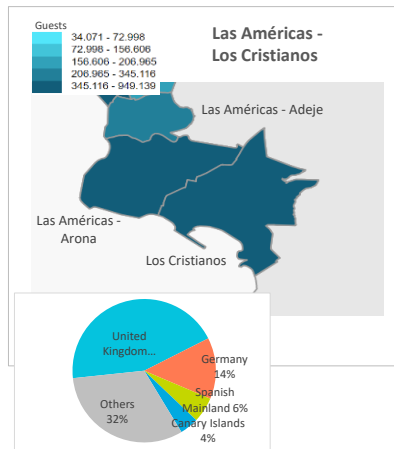

Tourist areas	Adeje turístico					Las Américas - Los Cristianos			Abona			Isora		Puerto de la Cruz turístico			Others	Tenerife	
	Callao Salvaje	Playa Paraiso	Playa de El Duque	Costa Adeje	Torviscas-Fañabé Alto	Las Américas-Adeje	Las Américas-Arona	Los Cristianos	Costa del Silencio	El Médano	Golf del Sur	Los Gigantes	Puerto Santiago	Playa Jardín-Maritim	Conjunto histórico	Taoro-La Paz			Martínez
International	89.0%	86.2%	88.5%	92.7%	88.9%	87.2%	90.7%	87.7%	75.0%	82.8%	82.1%	90.7%	84.2%	57.8%	56.0%	68.2%	46.4%	53.1%	79.8%
- United Kingdom	43.5%	38.0%	40.2%	44.4%	62.1%	44.8%	47.9%	45.7%	30.0%	28.5%	45.7%	56.4%	40.6%	6.2%	8.5%	13.2%	9.6%	16.2%	35.8%
- Germany	9.6%	14.6%	16.3%	15.3%	2.0%	8.3%	4.8%	5.8%	6.2%	27.6%	7.9%	1.9%	6.8%	27.7%	15.7%	28.5%	21.5%	9.0%	12.0%
- Others	36.0%	33.6%	32.0%	33.0%	24.9%	34.1%	38.1%	36.1%	38.8%	26.7%	28.4%	32.5%	36.8%	23.9%	31.8%	26.5%	15.3%	27.9%	32.1%
Spain	11.0%	13.8%	11.5%	7.3%	11.1%	12.8%	9.3%	12.3%	25.0%	17.2%	17.9%	9.3%	15.8%	42.2%	44.0%	31.8%	53.6%	46.9%	20.2%
- Spanish Mainland	1.9%	8.5%	7.8%	3.8%	5.9%	7.7%	6.0%	5.4%	13.1%	6.2%	8.6%	3.0%	4.4%	32.7%	31.2%	21.9%	48.1%	20.1%	11.7%
- Canary Islands	9.0%	5.3%	3.7%	3.6%	5.2%	5.1%	3.4%	7.0%	11.9%	11.0%	9.3%	6.3%	11.4%	9.5%	12.7%	9.9%	5.5%	26.7%	8.4%
Total	100%	100%	100%	100%	100%	100%	100%	100%	100%	100%	100%	100%	100%	100%	100%	100%	100%	100%	100%