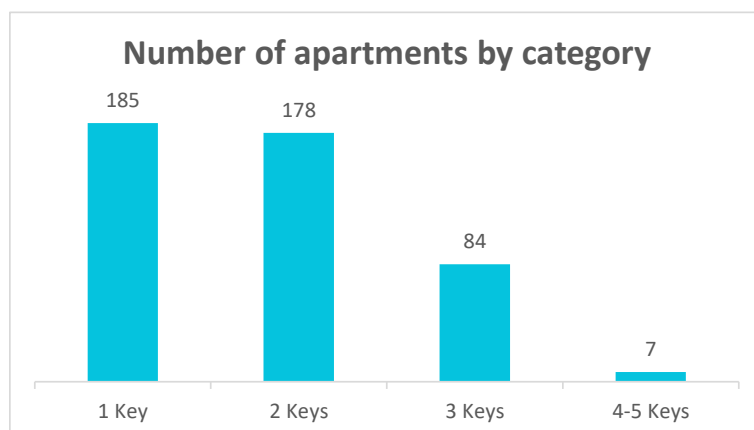

Apartments: Bed-spaces by category

Tourist accommodation capacity by category 2020

Number of hotels

Category	Lanzarote	Fuerteventura	Gran Canaria	Tenerife	La Palma	La Gomera	El Hierro	CANARY ISLANDS
1-3 Stars	14	16	41	44	8	9	-	137
- 1 Star	-	-	7	12	-	-	-	34
- 2 Stars	-	-	9	7	-	-	-	31
- 3 Stars	-	-	25	25	-	-	-	72
4-5 Stars	26	27	48	64	2	3	-	171
- 4 Stars	-	-	39	49	-	-	-	138
- 5 Stars	-	-	9	15	-	-	-	32
Total	40	43	89	108	10	12	5	308

Number of apartments

Category	Lanzarote	Fuerteventura	Gran Canaria	Tenerife	La Palma	La Gomera	El Hierro	CANARY ISLANDS
1-2 Keys	51	24	149	42	-	-	-	364
- 1 Key	-	-	68	18	-	-	-	185
- 2 Keys	-	-	81	24	-	-	-	178
3-5 Keys	29	8	13	35	-	-	-	91
- 3 Keys	-	-	12	31	-	-	-	84
- 4 and 5 Keys	-	-	1	4	-	-	-	7
Total	80	32	162	77	37	55	11	455

Total accommodation establishments

YEAR	Lanzarote	Fuerteventura	Gran Canaria	Tenerife	La Palma	La Gomera	El Hierro	CANARY ISLANDS
2020	120	75	251	185	47	67	16	763

Number of hotels by category

Number of apartments by category