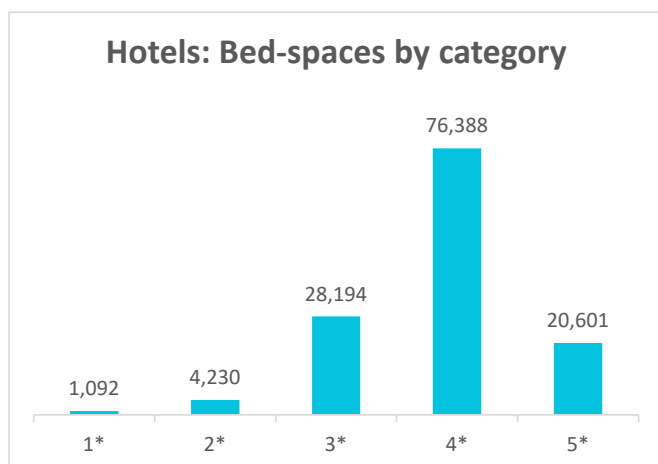

Tourist accommodation capacity by category 2020

Hotel capacity: Bed-spaces

Category	Lanzarote	Fuerteventura	Gran Canaria	Tenerife	La Palma	La Gomera	El Hierro	CANARY ISLANDS
1-3 Stars	5,431	6,332	10,667	10,218	423	329	-	33,515
- 1 Star	-	-	214	392	-	-	-	1,092
- 2 Stars	-	-	1,217	969	-	-	-	4,230
- 3 Stars	-	-	9,236	8,856	-	-	-	28,194
4-5 Stars	16,162	18,235	25,265	34,955	1,453	865	-	96,989
- 4 Stars	-	-	18,790	25,837	-	-	-	76,388
- 5 Stars	-	-	6,476	9,118	-	-	-	20,601
Total	21,593	24,566	35,933	45,172	1,875	1,194	171	130,504

Apartment capacity: Bed-spaces

Category	Lanzarote	Fuerteventura	Gran Canaria	Tenerife	La Palma	La Gomera	El Hierro	CANARY ISLANDS
1-2 Keys	8,582	3,723	20,583	8,956	-	-	-	44,474
- 1 Key	-	-	7,573	2,783	-	-	-	14,593
- 2 Keys	-	-	13,011	6,173	-	-	-	29,880
3-5 Keys	4,540	3,426	3,217	14,035	-	-	-	25,897
- 3 Keys	-	-	2,909	12,467	-	-	-	23,365
- 4 and 5 Keys	-	-	308	1,568	-	-	-	2,532
Total	13,122	7,149	23,800	22,991	1,455	1,592	261	70,370

Total capacity: Bed-spaces

YEAR	Lanzarote	Fuerteventura	Gran Canaria	Tenerife	La Palma	La Gomera	El Hierro	CANARY ISLANDS
2020	34,715	31,715	59,733	68,163	3,330	2,786	432	200,874

Hotels: Bed-spaces by category

Apartments: Bed-spaces by category

Tourist accommodation capacity by category 2020

Number of hotels

Category	Lanzarote	Fuerteventura	Gran Canaria	Tenerife	La Palma	La Gomera	El Hierro	CANARY ISLANDS
1-3 Stars	14	16	41	44	8	9	-	137
- 1 Star	-	-	7	12	-	-	-	34
- 2 Stars	-	-	9	7	-	-	-	31
- 3 Stars	-	-	25	25	-	-	-	72
4-5 Stars	26	27	48	64	2	3	-	171
- 4 Stars	-	-	39	49	-	-	-	138
- 5 Stars	-	-	9	15	-	-	-	32
Total	40	43	89	108	10	12	5	308