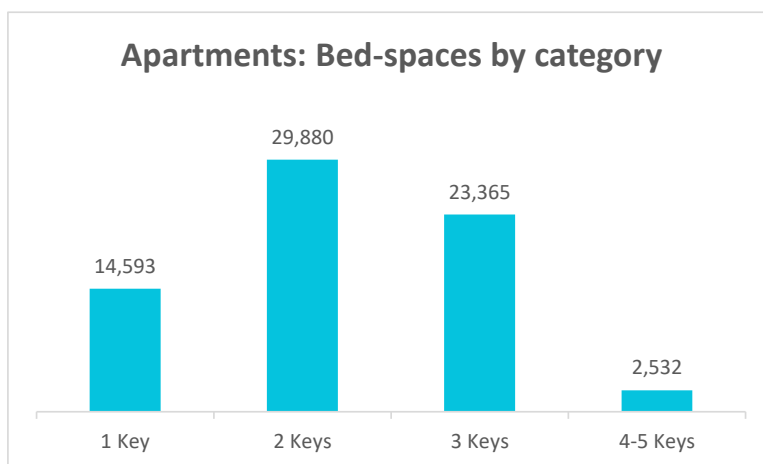

Tourist accommodation capacity by category 2020

Hotel capacity: Bed-spaces

Category	Lanzarote	Fuerteventura	Gran Canaria	Tenerife	La Palma	La Gomera	El Hierro	CANARY ISLANDS
1-3 Stars	5,431	6,332	10,667	10,218	423	329	-	33,515
- 1 Star	-	-	214	392	-	-	-	1,092
- 2 Stars	-	-	1,217	969	-	-	-	4,230
- 3 Stars	-	-	9,236	8,856	-	-	-	28,194
4-5 Stars	16,162	18,235	25,265	34,955	1,453	865	-	96,989
- 4 Stars	-	-	18,790	25,837	-	-	-	76,388
- 5 Stars	-	-	6,476	9,118	-	-	-	20,601
Total	21,593	24,566	35,933	45,172	1,875	1,194	171	130,504

Apartment capacity: Bed-spaces

Category	Lanzarote	Fuerteventura	Gran Canaria	Tenerife	La Palma	La Gomera	El Hierro	CANARY ISLANDS
1-2 Keys	8,582	3,723	20,583	8,956	-	-	-	44,474
- 1 Key	-	-	7,573	2,783	-	-	-	14,593
- 2 Keys	-	-	13,011	6,173	-	-	-	29,880
3-5 Keys	4,540	3,426	3,217	14,035	-	-	-	25,897
- 3 Keys	-	-	2,909	12,467	-	-	-	23,365
- 4 and 5 Keys	-	-	308	1,568	-	-	-	2,532
Total	13,122	7,149	23,800	22,991	1,455	1,592	261	70,370

Total capacity: Bed-spaces

YEAR	Lanzarote	Fuerteventura	Gran Canaria	Tenerife	La Palma	La Gomera	El Hierro	CANARY ISLANDS
2020	34,715	31,715	59,733	68,163	3,330	2,786	432	200,874

Hotels: Bed-spaces by category

Apartments: Bed-spaces by category

Tourist accommodation capacity by category 2020

Number of hotels

Category	Lanzarote	Fuerteventura	Gran Canaria	Tenerife	La Palma	La Gomera	El Hierro	CANARY ISLANDS
1-3 Stars	14	16	41	44	8	9	-	137
- 1 Star	-	-	7	12	-	-	-	34
- 2 Stars	-	-	9	7	-	-	-	31
- 3 Stars	-	-	25	25	-	-	-	72
4-5 Stars	26	27	48	64	2	3	-	171
- 4 Stars	-	-	39	49	-	-	-	138
- 5 Stars	-	-	9	15	-	-	-	32
Total	40	43	89	108	10	12	5	308