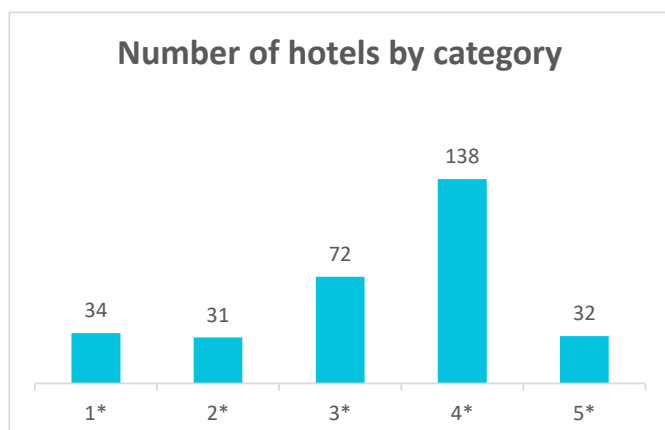

Total capacity: Bed-spaces

YEAR	Lanzarote	Fuerteventura	Gran Canaria	Tenerife	La Palma	La Gomera	El Hierro	CANARY ISLANDS
2020	34,715	31,715	59,733	68,163	3,330	2,786	432	200,874

Hotels: Bed-spaces by category

Apartments: Bed-spaces by category

Tourist accommodation capacity by category 2020

Number of hotels

Category	Lanzarote	Fuerteventura	Gran Canaria	Tenerife	La Palma	La Gomera	El Hierro	CANARY ISLANDS
1-3 Stars	14	16	41	44	8	9	-	137
- 1 Star	-	-	7	12	-	-	-	34
- 2 Stars	-	-	9	7	-	-	-	31
- 3 Stars	-	-	25	25	-	-	-	72
4-5 Stars	26	27	48	64	2	3	-	171
- 4 Stars	-	-	39	49	-	-	-	138
- 5 Stars	-	-	9	15	-	-	-	32
Total	40	43	89	108	10	12	5	308

Number of apartments

Category	Lanzarote	Fuerteventura	Gran Canaria	Tenerife	La Palma	La Gomera	El Hierro	CANARY ISLANDS
1-2 Keys	51	24	149	42	-	-	-	364
- 1 Key	-	-	68	18	-	-	-	185
- 2 Keys	-	-	81	24	-	-	-	178
3-5 Keys	29	8	13	35	-	-	-	91
- 3 Keys	-	-	12	31	-	-	-	84
- 4 and 5 Keys	-	-	1	4	-	-	-	7
Total	80	32	162	77	37	55	11	455

Total accommodation establishments

YEAR	Lanzarote	Fuerteventura	Gran Canaria	Tenerife	La Palma	La Gomera	El Hierro	CANARY ISLANDS
2020	120	75	251	185	47	67	16	763

Number of hotels by category

Number of apartments by category